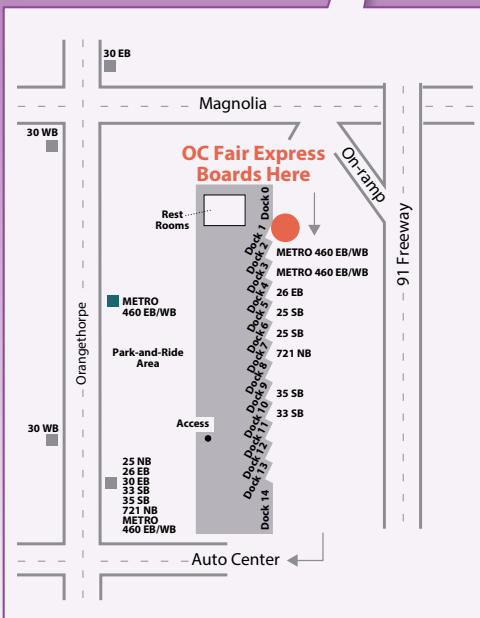

# ROUTE 633

Fullerton Park-and-Ride to  
Orange County Fairgrounds  
via 5 Fwy / 55 Fwy

### FULLERTON PARK-AND-RIDE

3000 W. Orangethorpe Ave., Fullerton

Route 633 bus boards at Dock 0, east end.

### Southbound To - OC Fair

Saturday & Sunday

Fullerton Park-and-Ride	OC Fairgrounds
10:25	10:55
10:45	11:15
11:05	11:35
11:25	11:55
11:45	<b>12:15</b>
<b>12:05</b>	<b>12:35</b>
<b>12:25</b>	<b>12:55</b>
<b>12:45</b>	1:15
1:05	1:35
1:25	1:55
1:45	2:15
2:05	2:35
2:25	2:55
2:45	3:15
3:05	3:35
3:25	3:55
3:45	4:15
4:05	4:35
4:25	4:55
4:45	5:15
5:05	5:35
5:25	5:55
5:40	6:10
5:55	6:25
6:10	6:40
6:25	6:55
6:40	7:10
6:55	7:25
7:10	7:40
7:25	7:55
7:40	8:10
7:55	8:25
8:10	8:40
8:25	8:55
8:40	9:10
8:55	9:25
9:10	9:40
9:25	9:55
9:40	10:10
9:55	10:25
10:10	10:40
10:25	10:55
10:40	11:10
10:55	11:25
11:10	11:40
11:25	11:55
11:40	12:10

### Northbound To - Fullerton

Saturday & Sunday

OC Fairgrounds	Fullerton Park-and-Ride
11:00	11:30
11:20	11:50
11:40	<b>12:10</b>
<b>12:00</b>	<b>12:30</b>
<b>12:20</b>	<b>12:50</b>
<b>12:40</b>	1:10
1:00	1:30
1:20	1:50
1:40	2:10
2:00	2:30
2:20	2:50
2:40	3:10
3:00	3:30
3:20	3:50
3:40	4:10
4:00	4:30
4:10	4:45
4:20	4:50
4:40	5:10
5:00	5:30
5:20	5:50
5:40	6:10
6:00	6:30
6:15	6:45
6:30	7:00
6:45	7:15
7:00	7:30
7:15	7:45
7:30	8:00
7:45	8:15
8:00	8:30
8:15	8:45
8:30	9:00
8:45	9:15
9:00	9:30
9:15	9:45
9:30	10:00
9:45	10:15
10:00	10:30
10:15	10:45
10:30	11:00
10:45	11:15
11:00	11:30
11:15	11:45
11:30	12:00
11:45	12:15
12:00	12:30
12:20	12:50