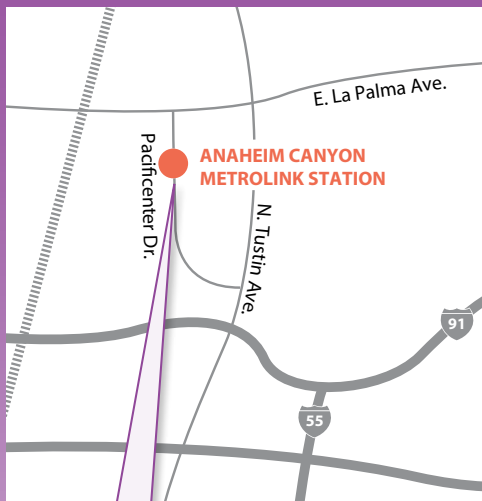

ROUTE 671

Anaheim Canyon Metrolink Station to
Orange County Fairgrounds
via 55 Fwy

ANAHEIM CANYON

ANAHEIM CANYON
METROLINK STATION

1039 N. Pacificcenter Dr., Anaheim

Route 671 bus boards at Dock 2

Southbound To -
OC Fair

Saturday & Sunday

Anaheim Canyon Metrolink Station	OC Fairgrounds
10:20	10:50
11:00	11:30
11:40	12:10
12:20	12:50
1:00	1:30
1:40	2:10
2:20	2:50
3:00	3:30
3:40	4:10
4:20	4:50
5:00	5:30
5:40	6:10
6:20	6:50
7:00	7:30
7:40	8:10
8:20	8:50
9:00	9:30
9:40	10:10
10:20	10:50
11:00	11:30
11:40	12:10

Northbound To -
Anahaim

Saturday & Sunday

OC Fairgrounds	Anaheim Canyon Metrolink Station
10:55	11:25
11:35	12:05
12:15	12:45
12:55	1:25
1:35	2:05
2:15	2:45
2:55	3:25
3:35	4:05
4:15	4:45
4:55	5:25
5:35	6:05
6:15	6:45
6:55	7:25
7:35	8:05
8:15	8:45
8:55	9:25
9:35	10:05
10:15	10:45
10:55	11:25
11:35	12:05
12:15	12:45

BOLD times indicate PM trips.

EN NEGRILLA tiempos indican viajes del PM.