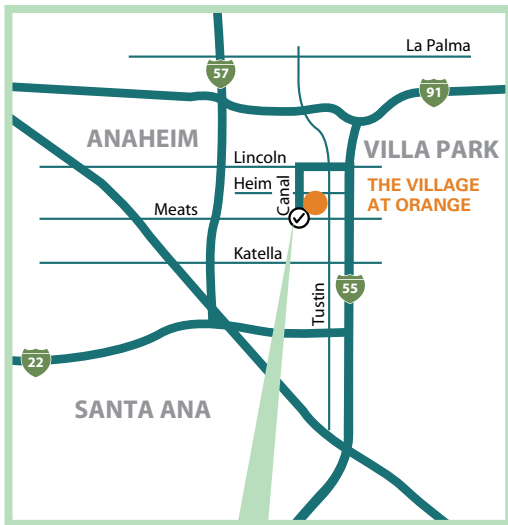

Route 642

The Village at Orange to
Orange County Fairgrounds
via 55 Fwy

ORANGE

The Village at Orange
1500 E. Village Way, Orange

Route 642 bus boards at corner of
Meats and Canal, behind Sears

Southbound To – OC Fair

Saturday & Sunday

Canal & Meats	OC Fairgrounds
10:30	10:55
11:10	11:35
11:50	12:15
12:30	12:55
1:10	1:35
1:50	2:15
2:30	2:55
3:10	3:35
3:50	4:15
4:30	4:55
5:10	5:35
5:50	6:15
6:30	6:55
7:00	7:20
7:30	7:50
8:00	8:20
8:30	8:50
9:00	9:20
9:30	9:50
10:00	10:20
10:30	10:50
11:00	11:20
11:30	11:50
12:00	12:20

Northbound To – Orange

Saturday & Sunday

OC Fairgrounds	Canal & Meats
11:00	11:25
11:40	12:05
12:20	12:45
1:00	1:25
1:40	2:05
2:20	2:45
3:00	3:25
3:40	4:05
4:20	4:45
5:00	5:25
5:40	6:05
6:20	6:45
7:00	7:20
7:25	7:45
7:55	8:15
8:25	8:45
8:55	9:15
9:25	9:45
9:55	10:15
10:25	10:45
10:55	11:15
11:25	11:45
11:55	12:15
12:25	12:45

BOLD times indicate PM trips.

EN NEGRILLA tiempos indican viajes del PM.