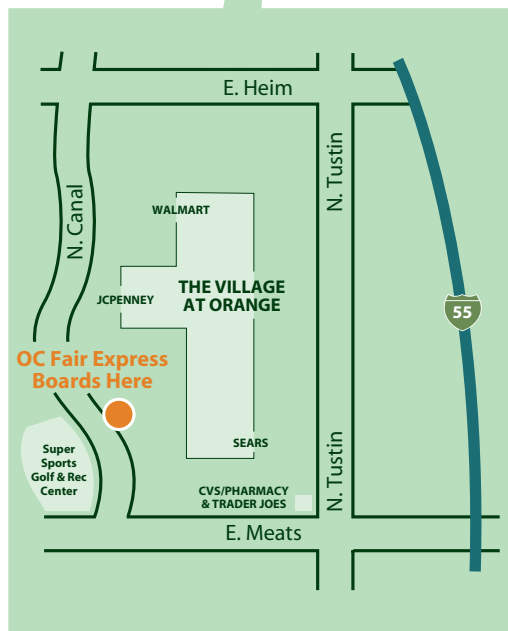

Route 642

The Village at Orange to
Orange County Fairgrounds
via 55 Fwy

ORANGE

The Village at Orange
1500 E. Village Way, Orange

Route 642 bus boards at corner of
Meats and Canal, behind Sears

Southbound To – OC Fair

Saturday & Sunday

Canal & Meats	OC Fairgrounds
10:30	10:55
11:10	11:35
11:50	12:15
12:30	12:55
1:10	1:35
1:50	2:15
2:30	2:55
3:10	3:35
3:50	4:15
4:30	4:55
5:10	5:35
5:50	6:15
6:30	6:55
7:00	7:20
7:30	7:50
8:00	8:20
8:30	8:50
9:00	9:20
9:30	9:50
10:00	10:20
10:30	10:50
11:00	11:20
11:30	11:50
12:00	12:20

Northbound To – Orange

Saturday & Sunday

OC Fairgrounds	Canal & Meats
11:00	11:25
11:40	12:05
12:20	12:45
1:00	1:25
1:40	2:05
2:20	2:45
3:00	3:25
3:40	4:05
4:20	4:45
5:00	5:25
5:40	6:05
6:20	6:45
7:00	7:20
7:25	7:45
7:55	8:15
8:25	8:45
8:55	9:15
9:25	9:45
9:55	10:15
10:25	10:45
10:55	11:15
11:25	11:45
11:55	12:15
12:25	12:45

BOLD times indicate PM trips.

EN NEGRILLA tiempos indican viajes del PM.