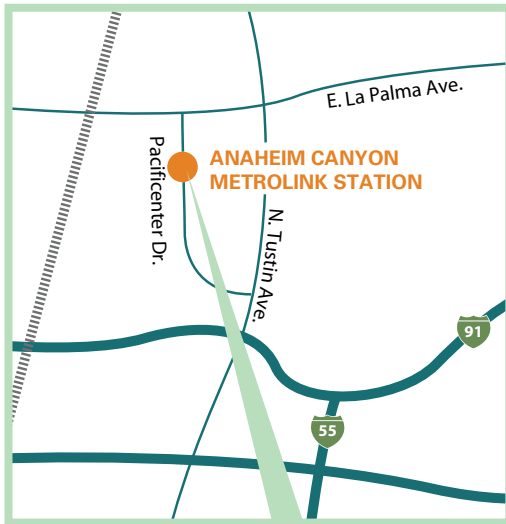

Route 671

Anaheim Canyon Metrolink Station to
Orange County Fairgrounds
via 55 Fwy

ANAHEIM

Anaheim Canyon Metrolink Station
1039 N. Pacificcenter Dr., Anaheim
Route 671 bus boards at Dock 2

Southbound To – OC Fair

Saturday & Sunday

Anaheim Canyon Metrolink Station	OC Fairgrounds
10:20	10:50
11:00	11:30
11:40	12:10
12:20	12:50
1:00	1:30
1:40	2:10
2:20	2:50
3:00	3:30
3:40	4:10
4:20	4:50
5:00	5:30
5:40	6:10
6:20	6:50
7:00	7:30
7:40	8:10
8:20	8:50
9:00	9:30
9:40	10:10
10:20	10:50
11:00	11:30
11:40	12:10

Northbound To – Anaheim

Saturday & Sunday

OC Fairgrounds	Anaheim Canyon Metrolink Station
10:55	11:25
11:35	12:05
12:15	12:45
12:55	1:25
1:35	2:05
2:15	2:45
2:55	3:25
3:35	4:05
4:15	4:45
4:55	5:25
5:35	6:05
6:15	6:45
6:55	7:25
7:35	8:05
8:15	8:45
8:55	9:25
9:35	10:05
10:15	10:45
10:55	11:25
11:35	12:05
12:15	12:45

BOLD times indicate PM trips.

EN NEGRILLA tiempos indican viajes del PM.