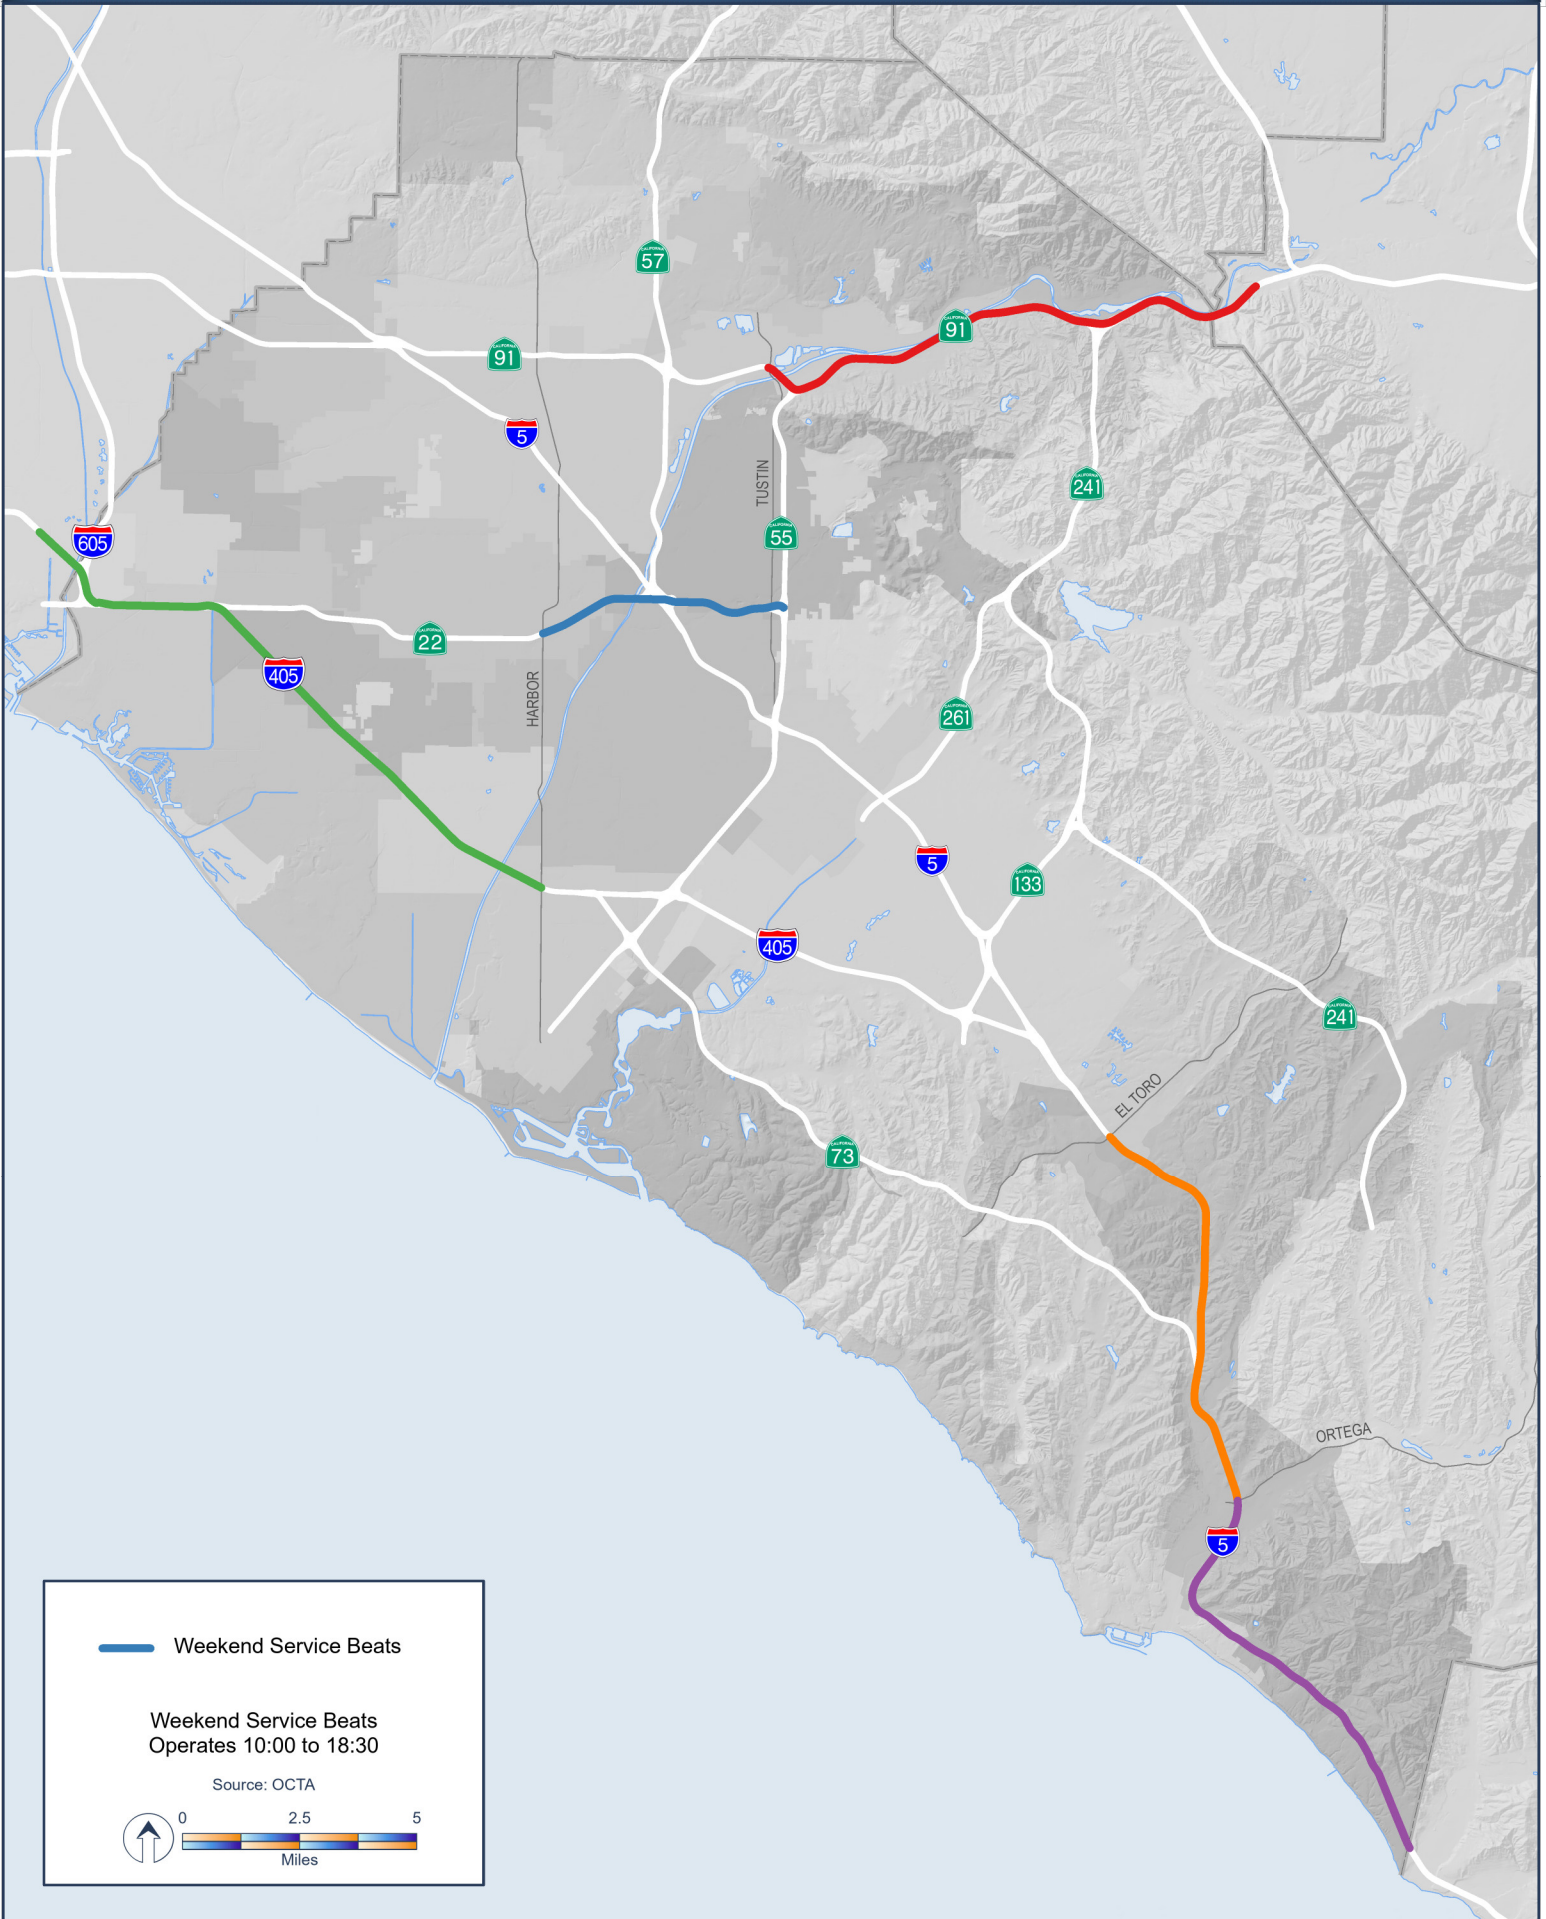

Weekend Service Beats Coverage Map

Weekend Service Beats

Weekend Service Beats
Operates 10:00 to 18:30

Source: OCTA

0 2.5 5
Miles