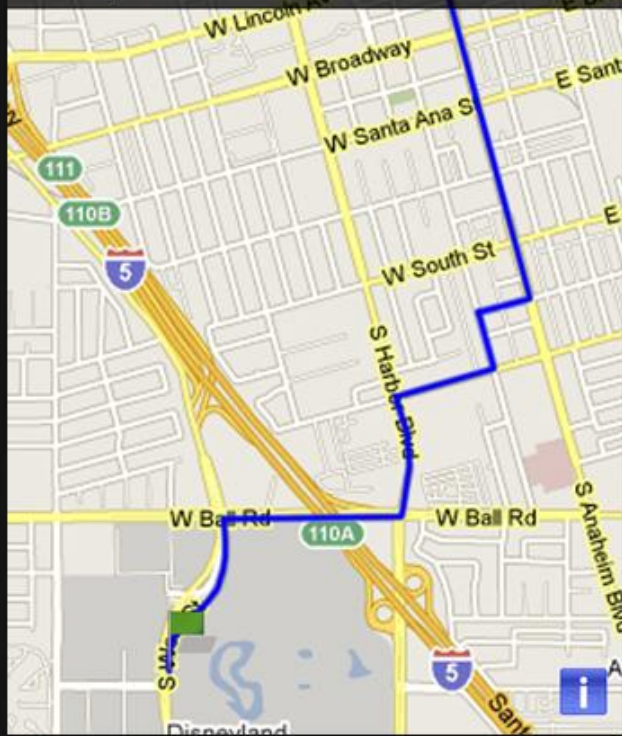

ON A BIKE

OCTA

Orange County Transportation Authority

3G 9:41 AM

Directions

Points of Interest

My Bike Routes

3G 9:41 AM

Back Directions

Start Address

End Address

Get Directions

Bike Walk Car

3G 9:41 AM

Back Map

From: ● Disneyland Drive Anaheim
To: + South Anaheim Boulevard

3G

9:41 AM

Back

Directions

● Disneyland Drive

↑ Head northeast on Disneyland Drive 0.2

↘ Turn right at West Ball Road 0.5 miles

↙ Turn left at Harbor Boulevard 0.3 miles

↘ Turn right at West Vermont Avenue 0.2 mi

↙ Turn left at South Lemon Street 0.2 miles

↘ Turn right at West Valencia Avenue 0.1 mi

↙ Turn left at South Anaheim Boulevard 0.8

● South Anaheim Boulevard

Total 2.03 miles, 10 min