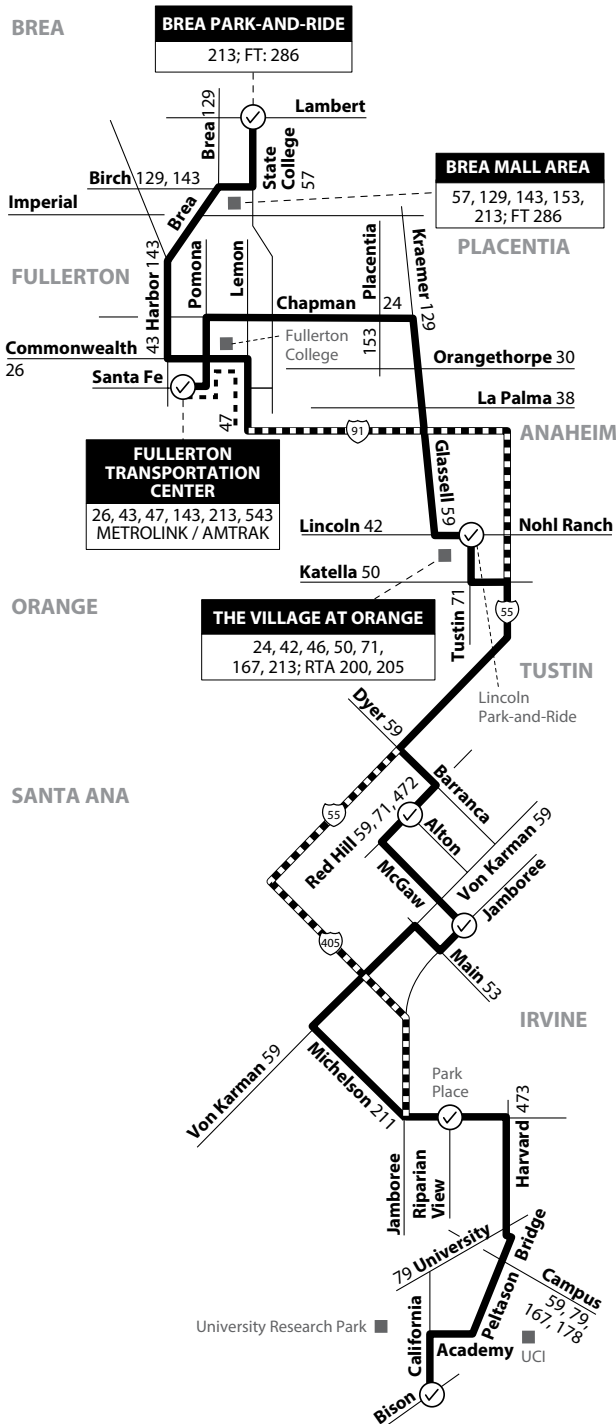

## Brea to Irvine Express via 55 Fwy

**NOTE:** No weekend service.  
**NOTA:** No hay servicio los fines de semana.

**LEGEND**  
**LEYENDA**

Scheduled Departure  
 Regular Routing  
 No Stops  
 Operates Alternative Routing

**FT** = Foothill Transit | **RTA** = Riverside Transit Agency

Route 213/040619 MAP NOT TO SCALE

### Monday - Friday SOUTHBOUND To: Irvine

State College & Lambert	Fullerton Transportation Center	Kraemer & Chapman	Tustin & Lincoln	Red Hill & Alton (F)	Jamboree & McGaw (F)	Park Place (F)	California & Bison (F)	
5:21	5:39	5:51	6:06	6:30	6:37	6:46	6:59	<b>AM</b>
5:43	6:01	6:13	6:28	6:56	7:03	7:13	7:28	
6:08	6:26	6:38	6:53	7:24	7:31	7:43	7:58	
<b>A</b> 6:13	6:31	.....	.....	.....	.....	7:09	7:22	

### Monday - Friday NORTHBOUND To: Brea

California & Bison	Park Place	McGaw & Jamboree	Red Hill & Alton	Lincoln & Tustin	Chapman & Kraemer	Fullerton Transportation Center (F)	State College & Lambert (F)	
4:08	4:21	4:35	4:43	5:20	5:34	5:49	6:05	<b>PM</b>
<b>A</b> 4:13	4:25	.....	.....	.....	.....	5:08	5:31	
4:33	4:47	4:59	5:07	5:49	6:03	6:16	6:38	
5:08	5:25	5:43	5:52	6:24	6:37	6:50	7:12	