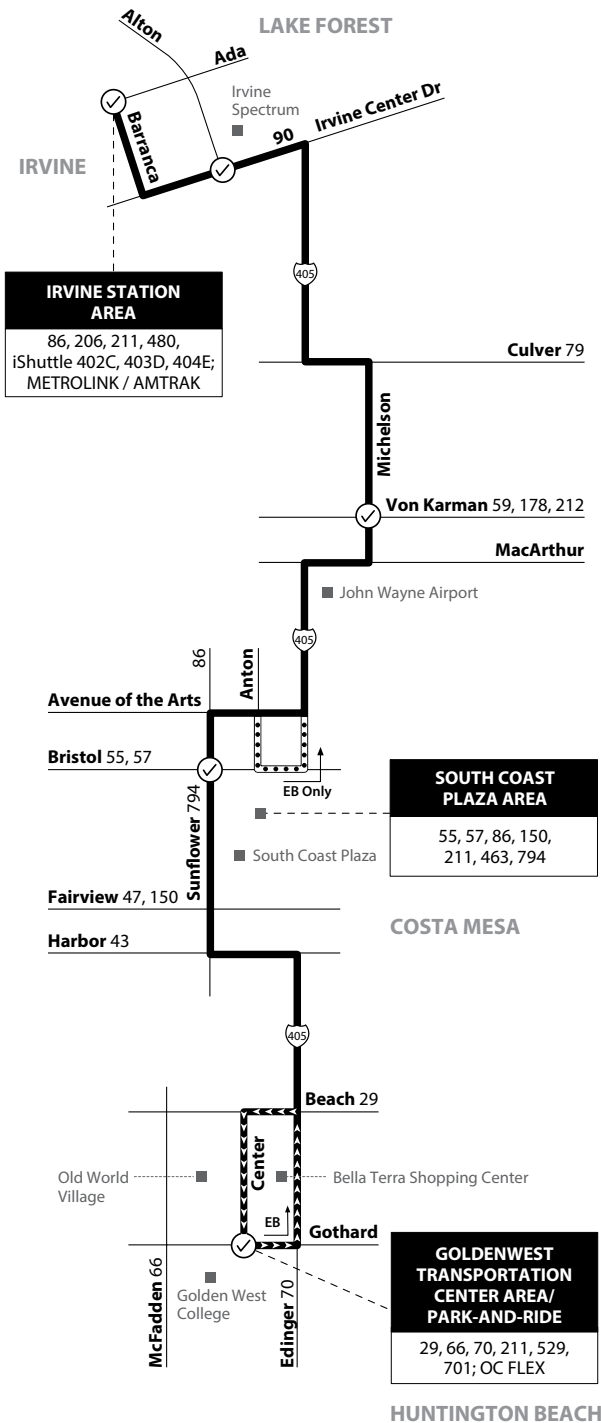

NOTE: No weekend service.
 NOTA: No hay servicio los fines de semana.

Huntington Beach to Irvine Express

via 405 Fwy

211

LEGEND
LEYENDA

Schedulad Departure
 Regular Routing
 Eastbound Only
 Long-Term Detour

Route 211/010419

Numbers on streets indicate transfers. *Números en la calle indican transbordos.*

MAP NOT TO SCALE

Monday - Friday EASTBOUND To: Irvine

Goldenwest Transportation Center	Sunflower & Park Center	Michelson & Von Karmen	Irvine Center & Alton	Irvine Station
5:40	6:01	6:10	6:26	6:32
6:15	6:38	6:49	7:05	7:11
6:47	7:17	7:30	7:48	7:55
7:25	8:01	8:15	8:35	8:42
8:00	8:32	8:46	9:06	9:13
4:20	4:43	4:56	5:14	5:20
4:57	5:21	5:36	6:00	6:06
5:40	6:05	6:20	6:40	6:45
6:20	6:45	6:59	7:19	7:24

Monday - Friday WESTBOUND To: Huntington Beach

Irvine Station	Irvine Center & Alton	Michelson & Von Karmen	Sunflower & Bristol	Goldenwest Transportation Center
6:20	6:26	6:41	6:50	7:10
6:53	6:59	7:18	7:30	7:50
7:30	7:37	8:01	8:12	8:32
8:05	8:12	8:36	8:47	9:07
3:24	3:32	3:56	4:13	4:47
4:07	4:15	4:39	4:56	5:30
4:49	4:57	5:20	5:36	6:10
5:30	5:38	6:01	6:17	6:51
6:16	6:23	6:46	7:02	7:30

SERVICE TO / SERVICIO A

Irvine
 - Irvine Station Area (Metrolink/Amtrak)
 - Irvine Spectrum
 - Kaiser Permanente Hospital

Huntington Beach
 - Bella Terra Shopping Center
 - Golden West College
 - Goldenwest Transportation Center