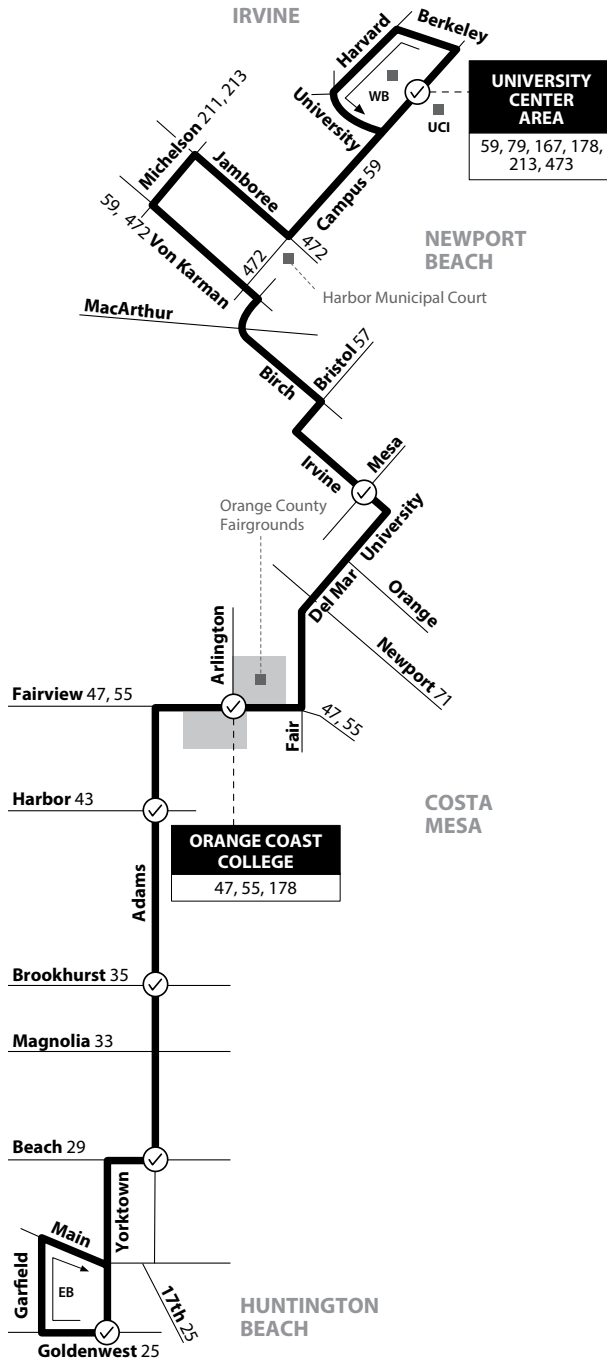

NOTE: No weekend service.
 NOTA: No hay servicio los fines de semana.

LEGEND
LEYENDA

Scheduled Departure Regular Routing

Route 178/082818

Numbers on streets indicate transfers. *Números en la calle indican transbordos.*

MAP NOT TO SCALE

Monday - Friday
EASTBOUND To: Irvine

| Yorktown & Goldenwest | Adams & Beach | Adams & Brookhurst | Adams & Harbor | Fairview & Arlington | Irvine & Mesa | University Center |
|-----------------------|---------------|--------------------|----------------|----------------------|---------------|-------------------|
| 5:10 | 5:22 | 5:27 | 5:34 | 5:38 | 5:46 | 6:06 |
| 6:15 | 6:27 | 6:32 | 6:39 | 6:43 | 6:51 | 7:11 |
| 7:21 | 7:34 | 7:41 | 7:49 | 7:54 | 8:03 | 8:25 |
| 8:41 | 8:54 | 9:01 | 9:09 | 9:14 | 9:23 | 9:45 |
| 9:51 | 10:04 | 10:11 | 10:19 | 10:24 | 10:33 | 10:55 |
| 11:12 | 11:25 | 11:32 | 11:39 | 11:43 | 11:51 | 12:11 |
| 12:22 | 12:35 | 12:42 | 12:49 | 12:53 | 1:01 | 1:21 |
| 1:32 | 1:45 | 1:52 | 1:59 | 2:03 | 2:11 | 2:31 |
| 2:42 | 2:55 | 3:02 | 3:09 | 3:13 | 3:21 | 3:41 |
| 3:52 | 4:05 | 4:12 | 4:19 | 4:23 | 4:31 | 4:51 |
| 5:13 | 5:26 | 5:33 | 5:40 | 5:44 | 5:52 | 6:12 |
| 6:24 | 6:37 | 6:42 | 6:49 | 6:52 | 7:00 | 7:17 |
| 7:47 | 7:59 | 8:03 | 8:09 | 8:12 | 8:19 | 8:34 |
| 9:07 | 9:19 | 9:23 | 9:29 | 9:32 | 9:39 | 9:54 |