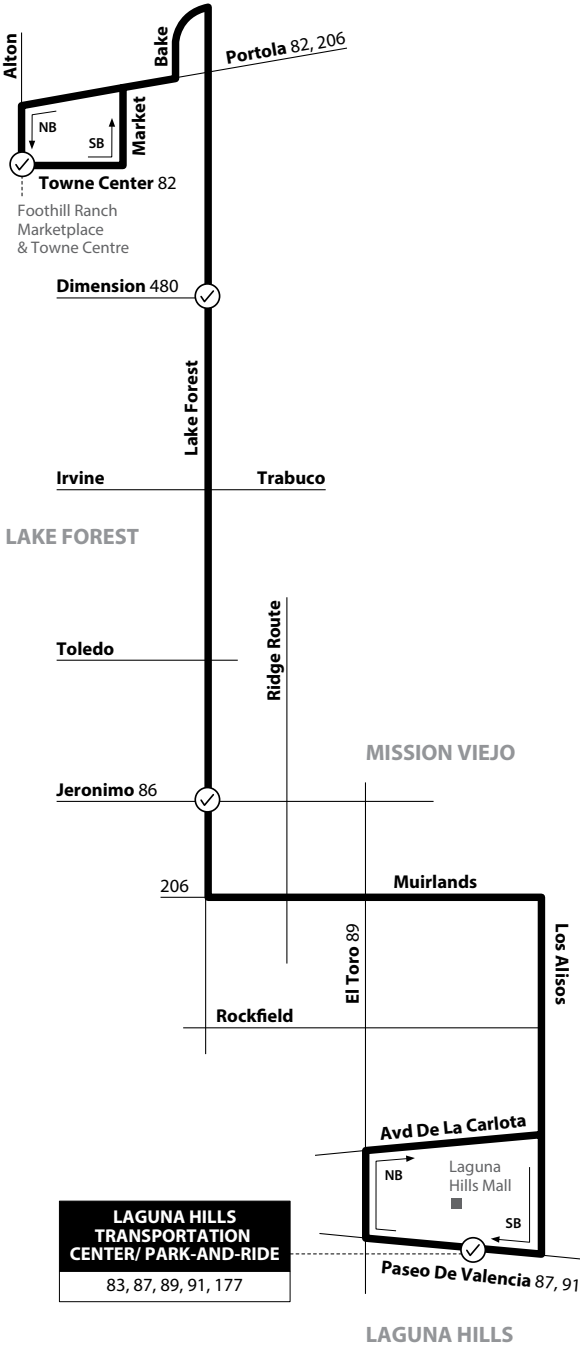

### Monday - Friday NORTHBOUND To: Foothill Ranch

Laguna Hills Transportation Center	Lake Forest & Jeronimo	Lake Forest & Dimension	Towne Centre & Alton
5:50	6:06	6:13	6:23
6:35	6:52	7:00	7:12
7:22	7:39	7:47	7:59
8:05	8:22	8:30	8:42
8:50	9:08	9:16	9:26
9:35	9:53	10:01	10:11
10:20	10:38	10:46	10:56
11:05	11:23	11:31	11:41
11:50	<b>12:08</b>	<b>12:16</b>	<b>12:26</b>
<b>12:35</b>	<b>12:53</b>	<b>1:01</b>	<b>1:11</b>
<b>1:21</b>	<b>1:39</b>	<b>1:47</b>	<b>1:57</b>
<b>2:05</b>	<b>2:25</b>	<b>2:36</b>	<b>2:47</b>
<b>2:50</b>	<b>3:10</b>	<b>3:21</b>	<b>3:32</b>
<b>3:35</b>	<b>3:55</b>	<b>4:06</b>	<b>4:17</b>
<b>4:20</b>	<b>4:40</b>	<b>4:51</b>	<b>5:02</b>
<b>5:05</b>	<b>5:25</b>	<b>5:36</b>	<b>5:47</b>
<b>6:00</b>	<b>6:21</b>	<b>6:29</b>	<b>6:40</b>

### Saturday NORTHBOUND To: Foothill Ranch

Laguna Hills Transportation Center	Lake Forest & Jeronimo	Lake Forest & Dimension	Towne Centre & Alton
8:02	8:20	8:27	8:35
9:38	9:56	10:03	10:15
10:58	11:18	11:25	11:35
<b>12:18</b>	<b>12:38</b>	<b>12:45</b>	<b>12:55</b>
<b>1:38</b>	<b>1:58</b>	<b>2:05</b>	<b>2:15</b>
<b>2:58</b>	<b>3:18</b>	<b>3:25</b>	<b>3:35</b>
<b>4:18</b>	<b>4:38</b>	<b>4:45</b>	<b>4:55</b>
<b>5:58</b>	<b>6:18</b>	<b>6:25</b>	<b>6:35</b>

### Saturday SOUTHBOUND To: Laguna Hills

Towne Centre & Alton	Lake Forest & Dimension	Lake Forest & Jeronimo	Laguna Hills Transportation Center
7:25	7:34	7:40	7:52
9:05	9:14	9:20	9:32
10:25	10:34	10:40	10:52
11:45	11:54	<b>12:00</b>	<b>12:12</b>
<b>1:05</b>	<b>1:15</b>	<b>1:22</b>	<b>1:35</b>
<b>2:25</b>	<b>2:35</b>	<b>2:42</b>	<b>2:55</b>
<b>3:45</b>	<b>3:55</b>	<b>4:02</b>	<b>4:15</b>
<b>5:05</b>	<b>5:15</b>	<b>5:22</b>	<b>5:35</b>
<b>6:45</b>	<b>6:55</b>	<b>7:02</b>	<b>7:15</b>

#### LEGEND LEYENDA

Scheduled Departure

Regular Routing

Route 177/082818

Numbers on streets indicate transfers. *Números en la calle indican transbordos.*