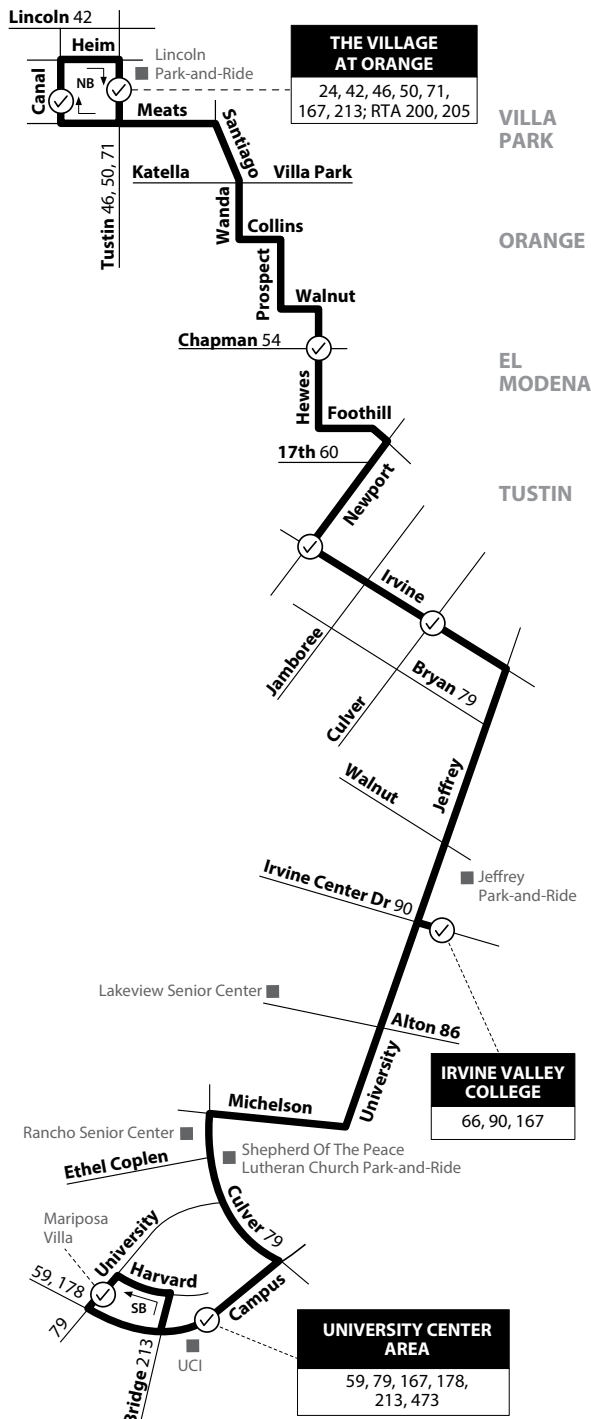

NOTE: No weekend service.
 NOTA: No hay servicio los fines de semana.

Orange to Irvine
 via Hewes St / Irvine Blvd / Jeffrey Rd

LEGEND
LEYENDA

Scheduled Departure
 Regular Routing

RTA = Riverside Transit Agency

Numbers on streets indicate transfers. *Números en la calle indican transbordos.*

MAP NOT TO SCALE

Monday - Friday
NORTHBOUND To: Orange

Mariposa Villa	University Center	Irvine Valley College	Irvine & Culver	Newport & Old Irvine	Hewes & Chapman	Canal & Meats
5:14	5:17	5:35	5:50	5:59	6:10	6:28
6:13	6:16	6:35	6:50	6:59	7:10	7:30
7:07	7:11	7:33	7:50	8:00	8:11	8:33
8:07	8:11	8:33	8:50	9:00	9:11	9:33
9:05	9:09	9:33	9:50	10:00	10:11	10:33
10:05	10:09	10:33	10:50	11:00	11:11	11:33
11:03	11:07	11:32	11:50	12:03	12:15	12:40
12:03	12:07	12:32	12:50	1:03	1:15	1:40
1:03	1:07	1:32	1:50	2:03	2:15	2:40
2:03	2:07	2:32	2:50	3:03	3:15	3:40
3:03	3:07	3:32	3:50	4:03	4:15	4:40
4:03	4:07	4:32	4:50	5:03	5:15	5:40
5:01	5:05	5:32	5:50	6:00	6:10	6:30
6:01	6:05	6:32	6:50	7:00	7:10	7:30
7:01	7:05	7:32	7:50	8:00	8:10	8:30

Monday - Friday
SOUTHBOUND To: Irvine

Canal & Meats	Village At Orange	Hewes & Chapman	Irvine & Newport	Irvine & Culver	Irvine Valley College	University Center	Mariposa Villa
6:02	6:05	6:21	6:35	6:45	6:59	7:21	7:27
6:56	6:59	7:19	7:33	7:45	8:03	8:30	8:37
7:56	7:59	8:19	8:33	8:45	9:03	9:30	9:37
9:01	9:04	9:20	9:34	9:45	10:00	10:25	10:32
10:01	10:04	10:20	10:34	10:45	11:00	11:25	11:32
11:01	11:04	11:20	11:34	11:45	12:00	12:25	12:32
11:58	12:01	12:19	12:33	12:45	1:01	1:28	1:35
12:58	1:01	1:19	1:33	1:45	2:01	2:28	2:35
1:58	2:01	2:19	2:33	2:45	3:01	3:28	3:35
2:58	3:01	3:19	3:33	3:45	4:01	4:28	4:35
3:58	4:01	4:19	4:33	4:45	5:01	5:28	5:35
4:58	5:01	5:19	5:33	5:45	6:01	6:28	6:35
6:03	6:06	6:21	6:35	6:45	6:58	7:20	7:27
7:03	7:06	7:21	7:35	7:45	7:58	8:20	8:27
8:03	8:06	8:21	8:35	8:45	8:58	9:20	9:27