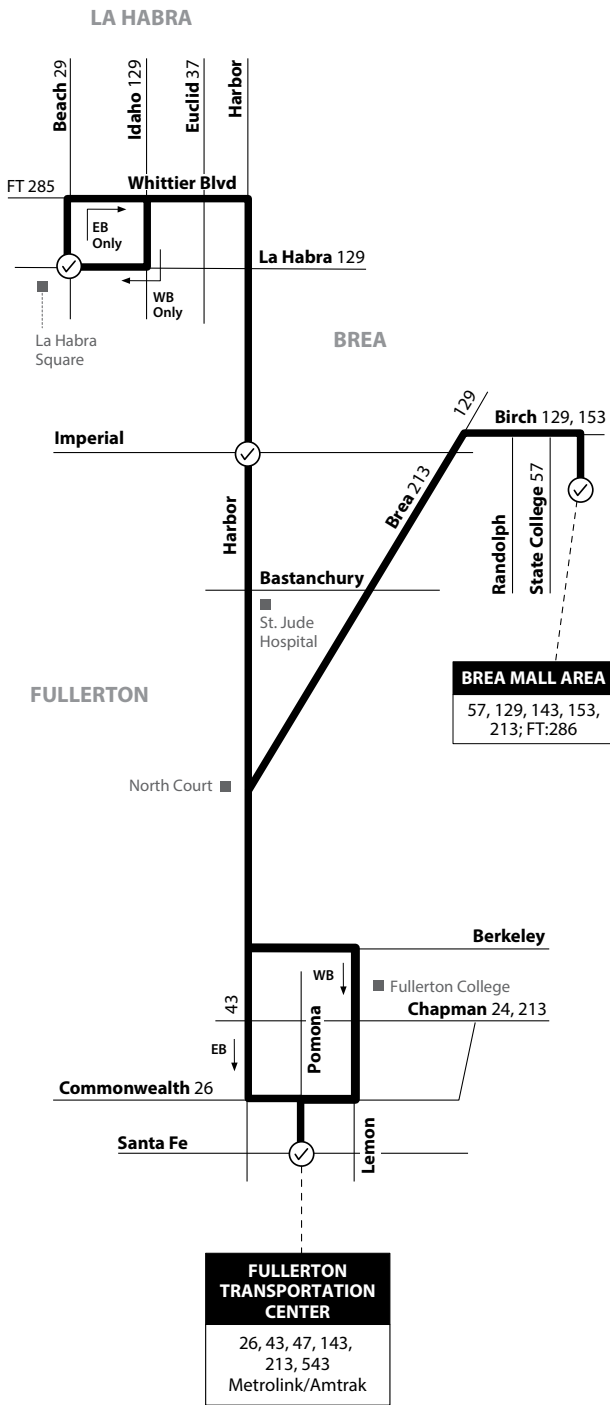

143

La Habra to Brea

via Whittier Blvd / Harbor Blvd / Brea Blvd / Birch St

Monday - Friday EASTBOUND To: Brea

Beach & La Habra	Harbor & Imperial	Fullerton Transportation Center	Brea Mall
4:32	4:49	5:03	5:24
5:54	6:11	6:25	6:46
7:06	7:25	7:40	8:03
8:14	8:33	8:48	9:11
9:33	9:49	10:03	10:25
10:48	11:04	11:18	11:40
11:58	12:16	12:33	12:59
1:13	1:31	1:48	2:14
2:28	2:46	3:03	3:29
3:45	4:04	4:18	4:40
5:00	5:19	5:33	5:55
6:15	6:34	6:48	7:10
7:33	7:48	8:03	8:26
8:48	9:03	9:18	9:41
10:08	10:21	10:33	10:54

Monday - Friday WESTBOUND To: La Habra

Brea Mall	Fullerton Transportation Center	Harbor & Imperial	Beach & La Habra
4:38	5:01	5:14	5:27
6:00	6:23	6:40	6:57
7:07	7:31	7:46	8:01
8:22	8:46	9:01	9:16
9:33	10:01	10:15	10:30
10:48	11:16	11:30	11:45
12:01	12:31	12:46	1:02
1:16	1:46	2:01	2:17
2:31	3:01	3:16	3:32
3:44	4:16	4:31	4:50
4:58	5:30	5:45	6:04
6:14	6:46	7:01	7:20
7:35	8:01	8:15	8:30
8:50	9:16	9:30	9:45
10:09	10:31	10:43	10:56

MAP NOT TO SCALE

Saturday
EASTBOUND To: Brea

Beach & La Habra	Harbor & Imperial	Fullerton Transportation Center	Brea Mall
6:14	6:30	6:44	7:08
7:19	7:35	7:49	8:13
8:24	8:40	8:54	9:18
9:29	9:45	9:59	10:23
10:34	10:50	11:04	11:28
11:39	11:55	12:09	12:33
12:44	1:00	1:14	1:38
1:49	2:05	2:19	2:43
2:54	3:10	3:24	3:48
3:59	4:15	4:29	4:53
5:04	5:20	5:34	5:58
6:09	6:25	6:39	7:03
7:14	7:29	7:42	8:05

Sunday & Holiday
EASTBOUND To: Brea

Beach & La Habra	Harbor & Imperial	Fullerton Transportation Center	Brea Mall
7:19	7:35	7:49	8:13
8:24	8:40	8:54	9:18
9:29	9:45	9:59	10:23
10:34	10:50	11:04	11:28
11:39	11:55	12:09	12:33
12:44	1:00	1:14	1:38
1:49	2:05	2:19	2:43
2:54	3:10	3:24	3:48
3:59	4:15	4:29	4:53
5:04	5:20	5:34	5:58
6:09	6:25	6:39	7:03