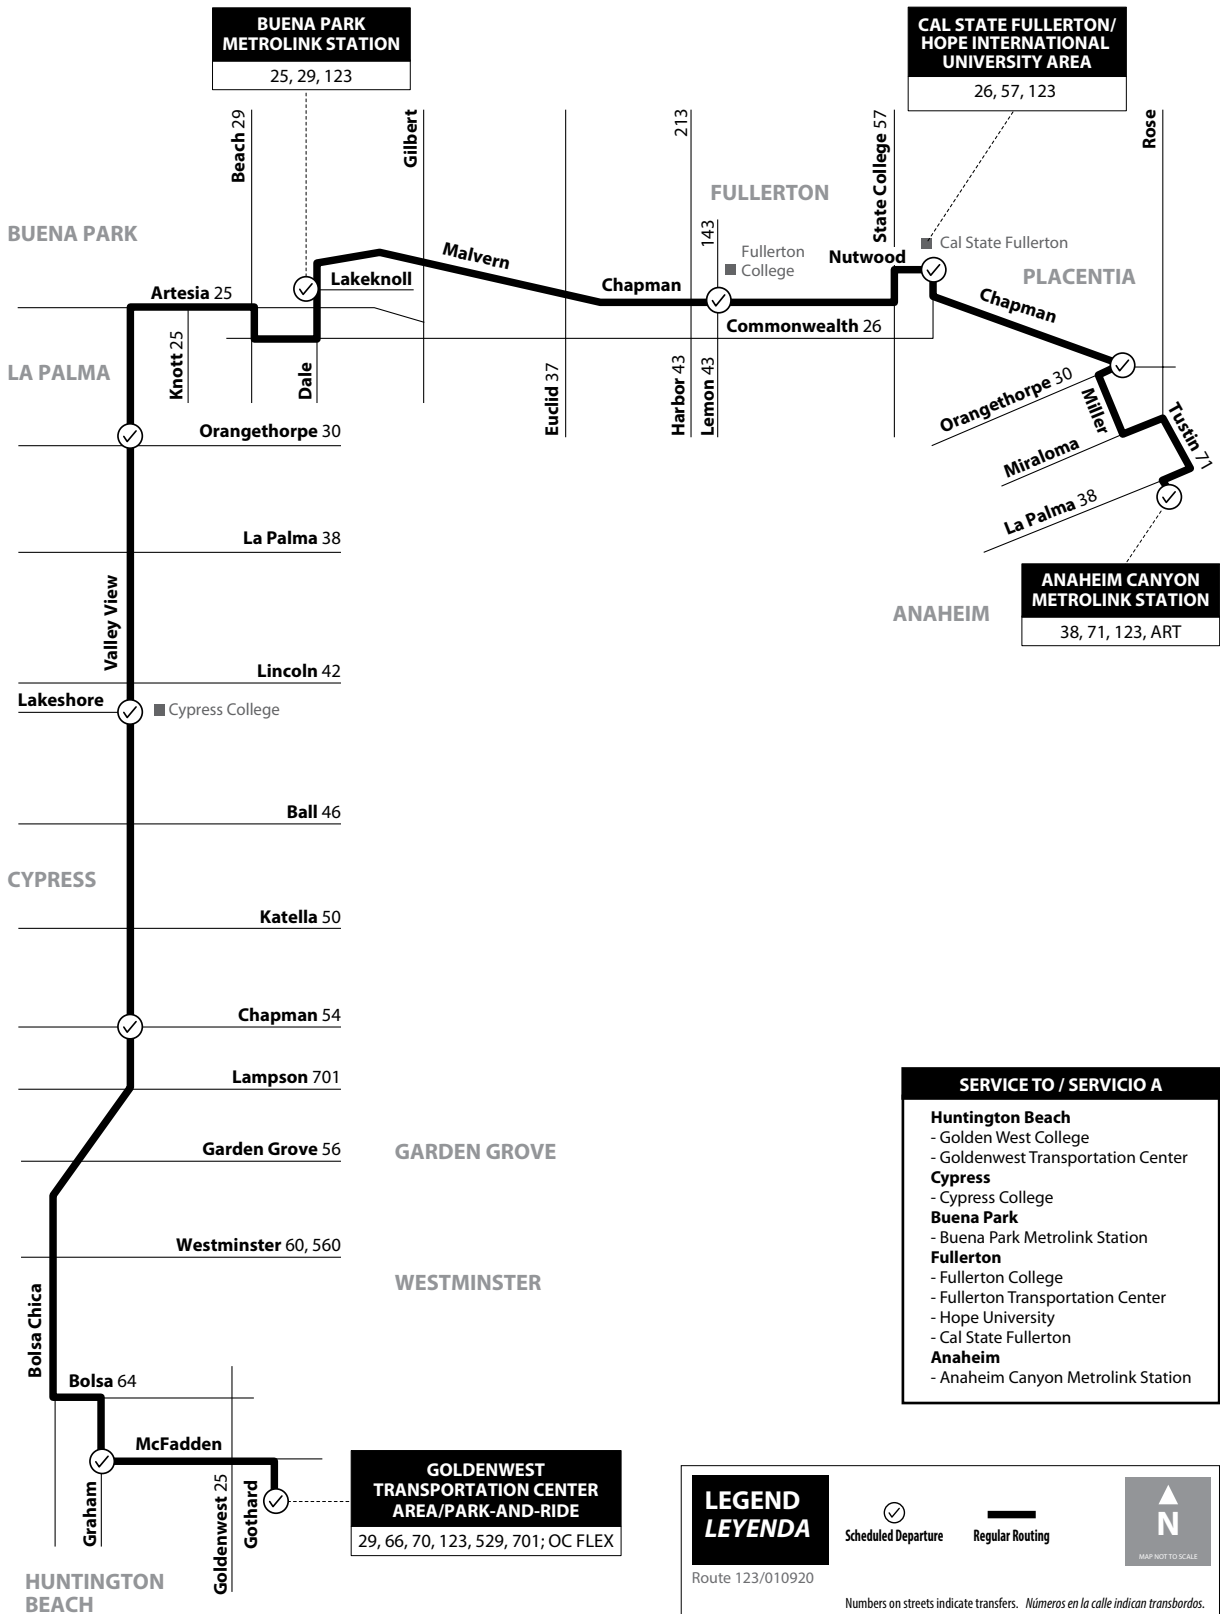

123

Anaheim to Huntington Beach

via Malvern Ave / Valley View / Bolsa Chica