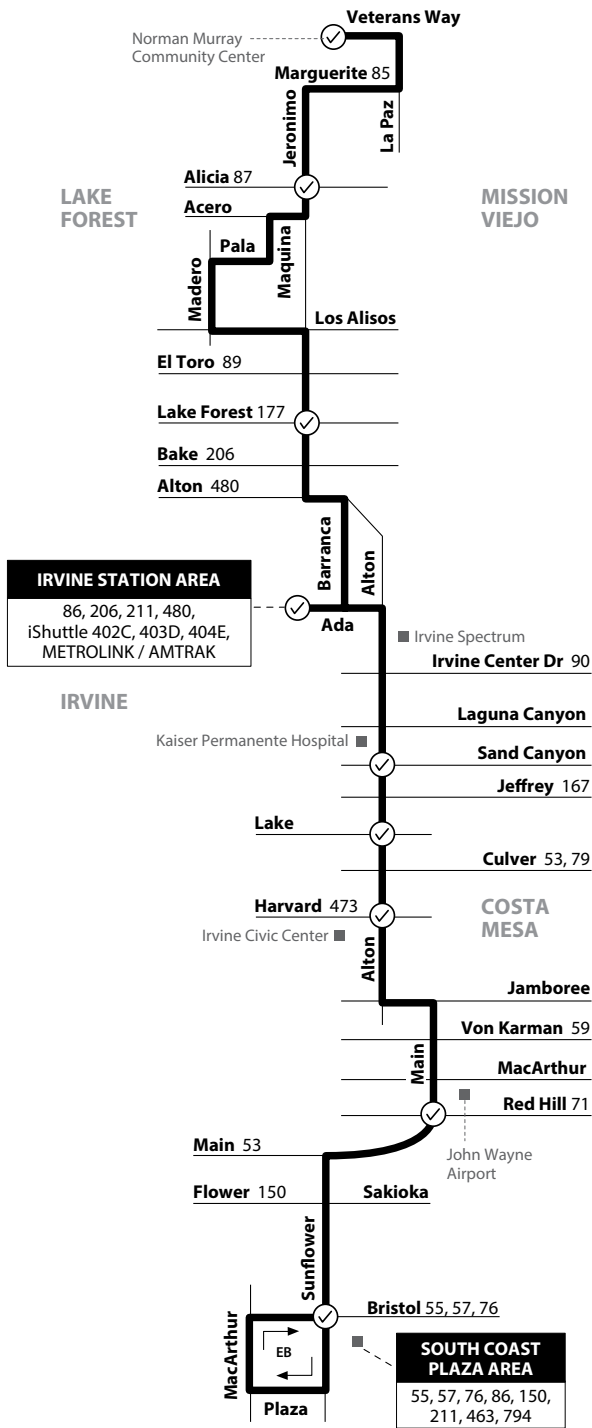

Monday - Friday EASTBOUND To: Mission Viejo

Sunflower & Bristol	Main & Red Hill	Alton & Harvard	Alton & Lake	Alton & Sand Canyon	Irvine Station	Jeronimo & Lake Forest	Jeronimo & Alicia	Murray Community Center
5:42	5:51	6:01	6:07	6:15	6:25	6:36	6:47	6:56
6:35	6:47	7:00	7:06	7:15	7:29	7:40	7:57	8:06
7:35	7:49	8:02	8:09	8:18	8:32	8:43	8:56	9:07
8:37	8:51	9:04	9:11	9:20	9:34	9:44	9:57	10:06
9:47	9:59	10:12	10:19	10:28	10:42	10:52	11:06	11:15
10:47	10:58	11:11	11:17	11:23	11:36	11:46	11:59	12:09
11:45	11:56	12:09	12:15	12:23	12:36	12:46	12:59	1:09
12:53	1:05	1:18	1:24	1:34	1:47	1:56	2:12	2:22
1:52	2:04	2:17	2:23	2:30	2:42	2:52	3:06	3:16
2:51	3:03	3:16	3:22	3:29	3:41	3:51	4:05	4:15
4:04	4:16	4:28	4:35	4:45	4:58	5:09	5:22	5:32
5:07	5:19	5:31	5:38	5:48	6:01	6:12	6:25	6:35
6:11	6:25	6:36	6:44	6:52	7:02	7:11	7:21	7:31
7:11	7:25	7:36	7:44	7:52	8:02	8:11	8:21	8:31

Monday - Friday WESTBOUND To: Costa Mesa

Murray Community Center	Jeronimo & Alicia	Jeronimo & Lake Forest	Irvine Station	Alton & Sand Canyon	Alton & Lake	Alton & Harvard	Main & Red Hill	Sunflower & Bristol
6:11	6:20	6:31	6:40	6:52	6:58	7:04	7:18	7:24
7:06	7:16	7:31	7:40	7:53	8:02	8:08	8:21	8:27
8:16	8:26	8:41	8:50	9:03	9:12	9:18	9:31	9:37
9:18	9:30	9:42	9:50	10:02	10:10	10:17	10:30	10:36
10:16	10:28	10:40	10:48	11:00	11:08	11:15	11:28	11:34
11:25	11:37	11:49	11:57	12:09	12:17	12:24	12:37	12:43
12:19	12:31	12:45	12:53	1:07	1:14	1:21	1:34	1:41
1:19	1:31	1:45	1:53	2:07	2:14	2:21	2:34	2:41
2:32	2:44	2:58	3:06	3:20	3:27	3:34	3:47	3:54
3:26	3:38	3:52	4:01	4:16	4:28	4:35	4:49	4:57
4:30	4:42	4:56	5:05	5:20	5:32	5:39	5:53	6:01
5:42	5:53	6:04	6:13	6:25	6:34	6:41	6:55	7:01
6:46	6:57	7:06	7:13	7:25	7:33	7:40	7:51	7:57
7:46	7:56	8:05	8:13	8:24	8:31	8:36	8:47	8:53

LEGENDA

Schedulad Departure Regular Routing

Route 086/040619

Numbers on streets indicate transfers. *Números en la calle indican transbordos.*