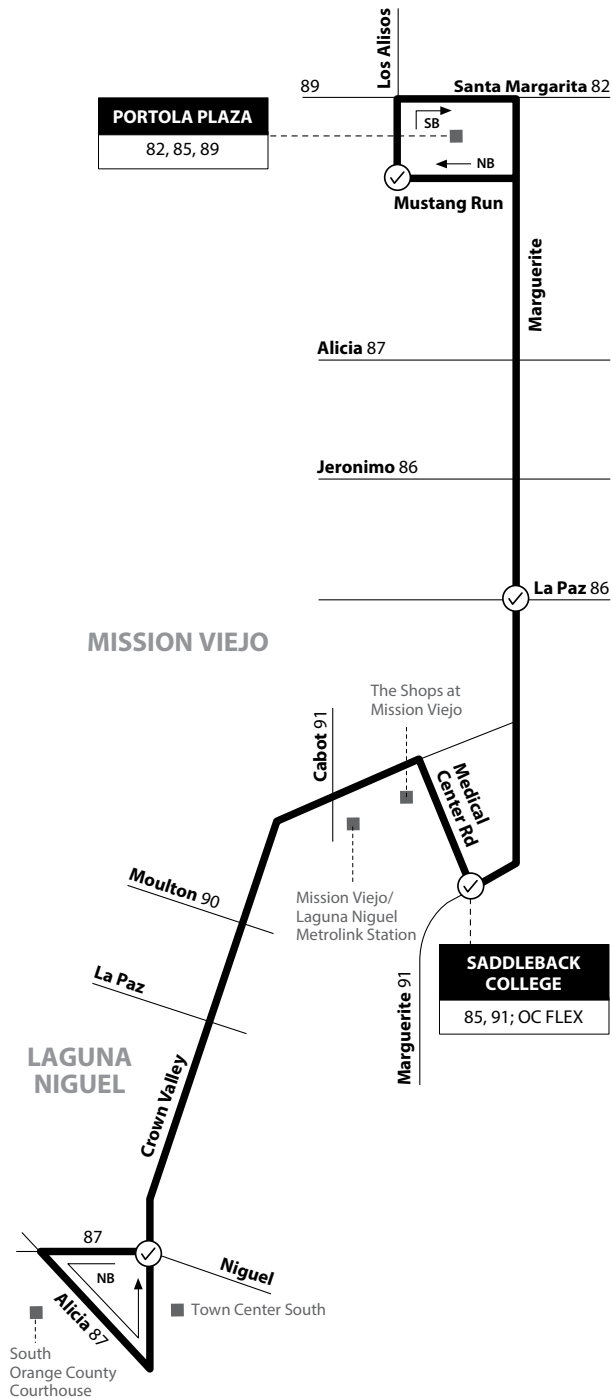

NOTE: No weekend service.
 NOTA: No hay servicio los fines de semana.

Mission Viejo to Laguna Niguel
 via Marguerite Pkwy / Crown Valley Pkwy

Monday - Friday
 NORTHBOUND To: Mission Viejo

Niguel & Crown Valley	Saddleback College	Marguerite & La Paz	Los Alisos & Mustang Run
6:29	6:49	7:04	7:17
7:29	7:49	8:04	8:18
8:29	8:51	9:06	9:20
9:29	9:51	10:06	10:20
10:29	10:51	11:06	11:20
11:29	11:50	12:05	12:19
12:29	12:50	1:05	1:18
1:29	1:50	2:05	2:18
2:29	2:50	3:07	3:21
3:29	3:50	4:07	4:21
4:29	4:52	5:07	5:20
5:29	5:50	6:05	6:18
6:29	6:50	7:05	7:18
7:29	7:47	8:02	8:14
8:29	8:47	8:58	9:09

Monday - Friday
 SOUTHBOUND To: Laguna Niguel

Los Alisos & Mustang Run	Marguerite & La Paz	Saddleback College	Niguel & Crown Valley
5:35	5:46	6:01	6:19
6:29	6:42	7:00	7:19
7:29	7:42	8:00	8:19
8:29	8:42	9:00	9:19
9:30	9:43	9:59	10:19
10:30	10:43	10:59	11:19
11:30	11:43	11:59	12:19
12:29	12:42	12:57	1:19
1:29	1:42	1:57	2:19
2:29	2:42	2:57	3:19
3:29	3:42	3:57	4:19
4:30	4:45	4:58	5:19
5:30	5:45	5:58	6:19
6:36	6:48	6:59	7:19
7:36	7:48	7:59	8:19
8:38	8:49	8:59	9:19
9:23	9:34	9:44	10:04

LEGEND
LEYENDA

Scheduled Departure

Regular Routing

MAP NOT TO SCALE

Route 085/040619 Numbers on streets indicate transfers. *Números en la calle indican transbordos.*