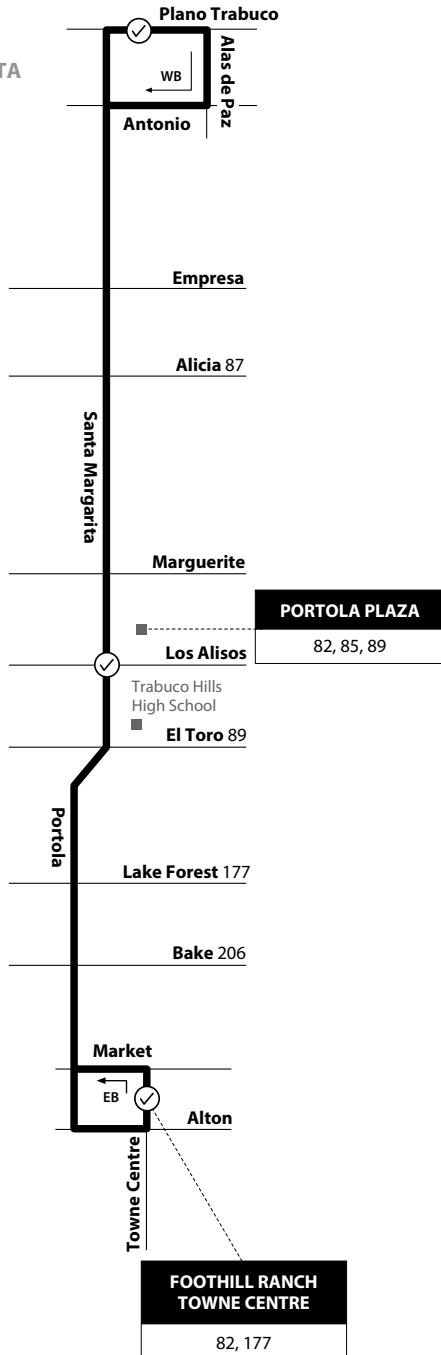

NOTE: No weekend service.
 NOTA: No hay servicio los fines de semana.

Foothill Ranch to Rancho Santa Margarita

via Portola Pkwy / Santa Margarita Pkwy

RANCHO
SANTA
MARGARITA

Monday - Friday EASTBOUND To: Rancho Santa Margarita

	Towne Centre & Alton	Mustang Run & Los Alisos	Santa Margarita & Los Alisos	Plano Trabuco & Alas De Paz
	4:51	4:58	5:08
	5:53	6:02	6:18
	6:57	7:08	7:28
	8:13	8:23	8:38
	9:18	9:28	9:43
	10:23	10:33	10:48
	11:28	11:38	11:53
	12:33	12:43	12:58
T		1:12	1:13	1:29
	1:37	1:50	2:08
S		3:23	3:00	3:18
	2:47	3:24	3:40
	4:02	4:15	4:33
	5:17	5:30	5:48
	6:29	6:39	6:53
	7:34	7:44	7:58

Monday - Friday WESTBOUND To: Foothill Ranch

	Plano Trabuco & Alas De Paz	Santa Margarita & Los Alisos	Towne Centre & Alton
	5:10	5:25	5:35
	6:20	6:38	6:51
	7:11	7:28	
	7:30	7:48	8:01
	8:40	8:54	9:05
	9:45	9:59	10:09
	10:50	11:04	11:14
	11:55	12:09	12:19
	1:00	1:14	1:24
	2:17	2:31	2:41
	3:20	3:37	3:51
	4:35	4:52	5:06
	5:50	6:07	6:21
	7:00	7:14	7:23

LEGEND
LEYENDA

Route 082/050219

Numbers on streets indicate transfers. *Números en la calle indican transbordos.*

Scheduled Departure

Regular Routing

N
MAP NOT TO SCALE