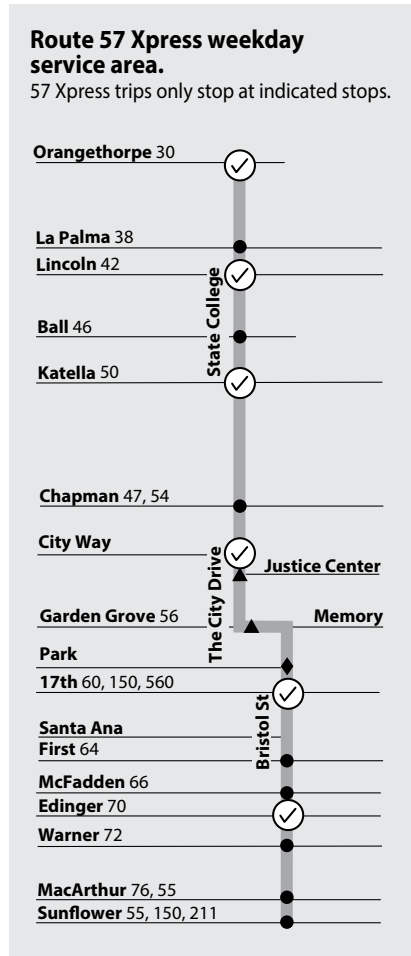

57/57X

Brea to Newport Beach via State College Blvd / Bristol St

LEGEND
LEYENDA

Scheduled Departure
 Regular Route 57 Routing
 57X Weekday Routing and Stops
 57X Weekday Southbound Only Stops
 57X Weekday Northbound Only Stops
 FT = Foothill Transit
 Turn Around For Short Turn Only
 No Service On Some Trips

Route 057/040519
Numbers on streets indicate transfers. *Números en la calle indican transbordos.*

MAP NOT TO SCALE