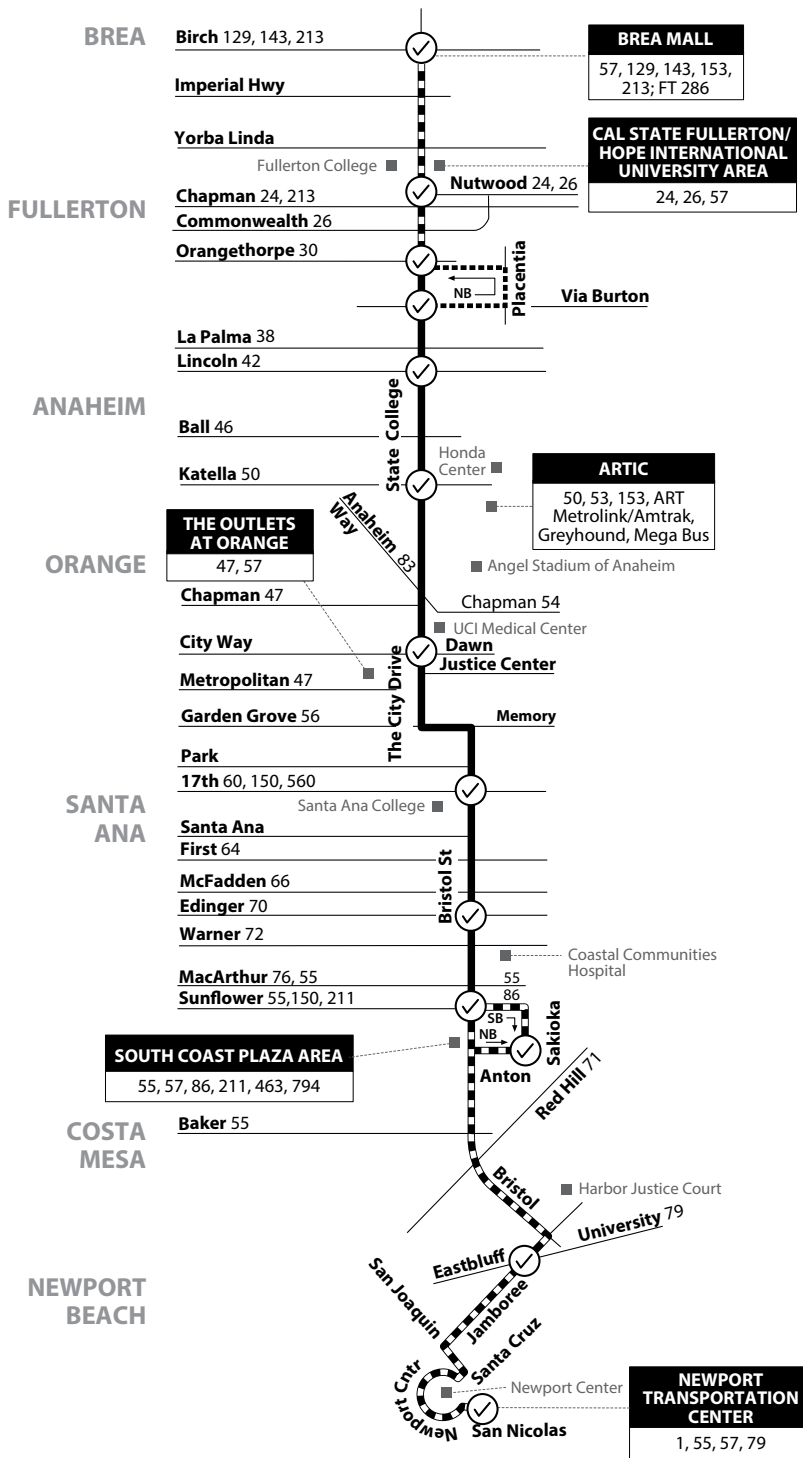

57/57X

Brea to Newport Beach via State College Blvd / Bristol St

LEGEND
LEYENDA

Scheduled Departure
 Regular Route 57 Routing
 57X Weekday Routing and Stops
 57X Weekday Southbound Only Stops
 57X Weekday Northbound Only Stops
 FT = Foothill Transit
 Turn Around For Short Turn Only
 No Service On Some Trips

Route 057/040519
Numbers on streets indicate transfers. *Números en la calle indican transbordos.*

MAP NOT TO SCALE