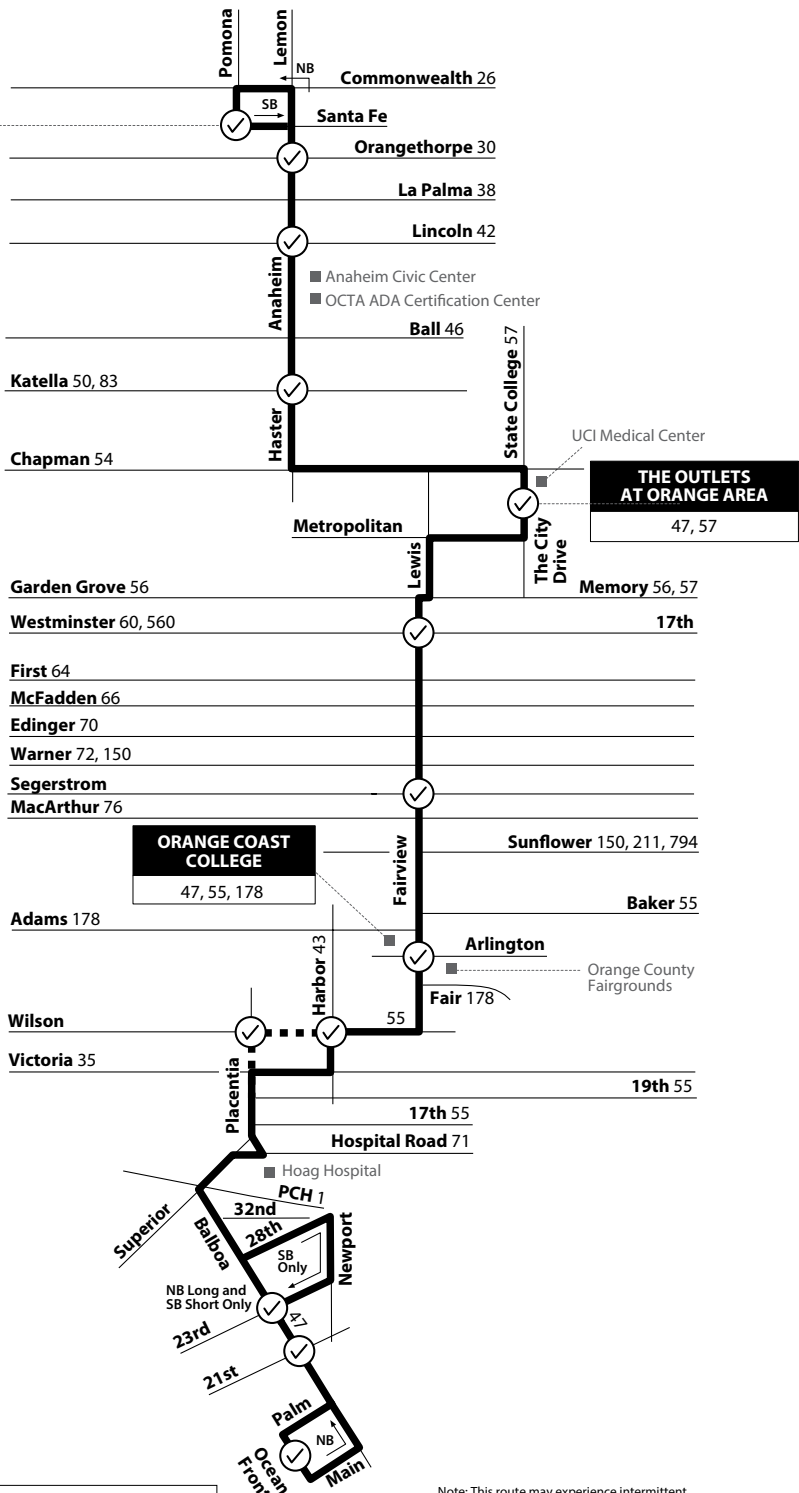

47/A

Fullerton to Balboa via Anaheim Blvd / Fairview St

FULLERTON

**FULLERTON
TRANSPORTATION CENTER**
26, 43, 47, 143, 213, 543
METROLINK / AMTRAK

ANAHEIM

GARDEN GROVE

ORANGE

SANTA ANA

COSTA MESA

NEWPORT BEACH

BALBOA

**LEGEND
LEYENDA**

Scheduled Departure
Regular Routing
47A Routing

Route 047/010419   Numbers on streets indicate transfers. *Números en la calle indican transferidos.*

MAP NOT TO SCALE