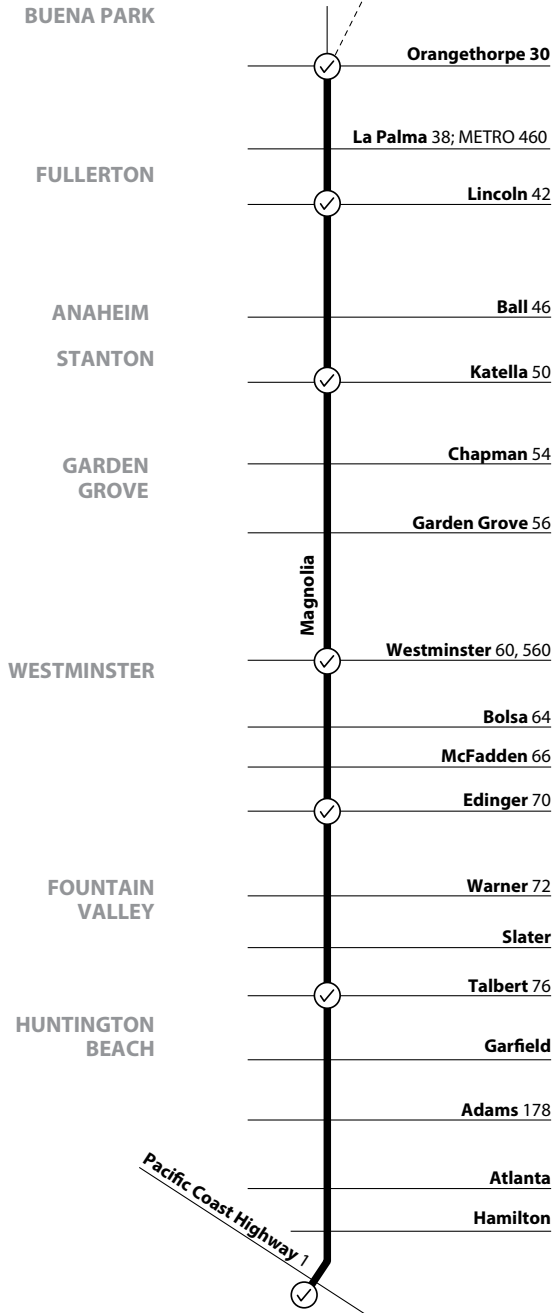

FULLERTON PARK-AND-RIDE
25, 26, 30, 33, 35, 529
721; METRO 460

Monday - Friday NORTHBOUND To: Fullerton

Magnolia & Pacific Coast Hwy	Magnolia & Talbert	Magnolia & Edinger	Magnolia & Westminster	Magnolia & Katella	Magnolia & Lincoln	Fullerton Park-and-Ride
5:27	5:38	5:43	5:50	6:01	6:10	6:18
6:03	6:16	6:22	6:30	6:42	6:51	6:59
6:39	6:53	7:00	7:10	7:23	7:34	7:42
7:19	7:33	7:40	7:50	8:03	8:14	8:22
7:59	8:13	8:20	8:30	8:43	8:54	9:02
8:39	8:54	9:01	9:10	9:22	9:31	9:39
9:19	9:34	9:41	9:50	10:02	10:11	10:19
9:58	10:12	10:19	10:30	10:43	10:53	11:01
10:38	10:52	10:59	11:10	11:23	11:33	11:41
11:18	11:32	11:39	11:50	12:03	12:13	12:21
11:57	12:12	12:20	12:30	12:43	12:54	1:03
12:37	12:52	1:00	1:10	1:23	1:34	1:43
1:17	1:32	1:40	1:50	2:03	2:14	2:23
1:57	2:12	2:20	2:30	2:43	2:54	3:03
2:34	2:50	2:59	3:10	3:24	3:35	3:45
3:14	3:30	3:39	3:50	4:04	4:15	4:25
3:54	4:10	4:19	4:30	4:44	4:55	5:05
4:34	4:50	4:59	5:10	5:24	5:35	5:45
5:15	5:30	5:39	5:50	6:04	6:15	6:24
5:55	6:10	6:19	6:30	6:44	6:55	7:04
6:40	6:55	7:02	7:10	7:23	7:31	7:40
7:15	7:30	7:37	7:45	7:58	8:06	8:15
7:53	8:07	8:13	8:20	8:31	8:39	8:46
8:28	8:42	8:48	8:55	9:06	9:14	9:21

Monday - Friday SOUTHBOUND To: Huntington Beach

Fullerton Park-and-Ride	Magnolia & Lincoln	Magnolia & Katella	Magnolia & Westminster	Magnolia & Edinger	Magnolia & Talbert	Magnolia & Pacific Coast Hwy
4:27	4:34	4:41	4:50	4:57	5:03	5:13
5:26	5:34	5:42	5:54	6:03	6:10	6:21
5:53	6:03	6:14	6:30	6:40	6:48	7:04
6:33	6:43	6:54	7:10	7:20	7:28	7:44
7:13	7:23	7:34	7:50	8:00	8:08	8:24
7:55	8:05	8:15	8:30	8:39	8:47	9:01
8:35	8:45	8:55	9:10	9:19	9:27	9:41
9:15	9:25	9:35	9:50	9:59	10:07	10:21
9:59	10:08	10:17	10:31	10:41	10:48	11:02
10:38	10:47	10:56	11:10	11:20	11:27	11:41
11:18	11:27	11:36	11:50	12:00	12:07	12:21
11:55	12:06	12:16	12:30	12:39	12:47	1:01
12:35	12:46	12:56	1:10	1:19	1:27	1:41
1:15	1:26	1:36	1:50	1:59	2:07	2:21
1:55	2:06	2:16	2:30	2:39	2:47	3:01
2:36	2:47	2:57	3:10	3:19	3:27	3:42
3:16	3:27	3:37	3:50	3:59	4:07	4:22
3:56	4:07	4:17	4:30	4:39	4:47	5:02
4:36	4:47	4:57	5:10	5:19	5:27	5:42
5:16	5:27	5:37	5:50	5:59	6:07	6:22
6:01	6:11	6:19	6:31	6:39	6:45	6:58
6:40	6:50	6:58	7:10	7:18	7:24	7:37
7:20	7:30	7:38	7:50	7:58	8:04	8:17

LEGEND
LEYENDA

Scheduled Departure
Regular Routing

METRO = Los Angeles Metro

Numbers on streets indicate transfers. *Números en la calle indican transbordos.*

Route 033/010419

MAP NOT TO SCALE