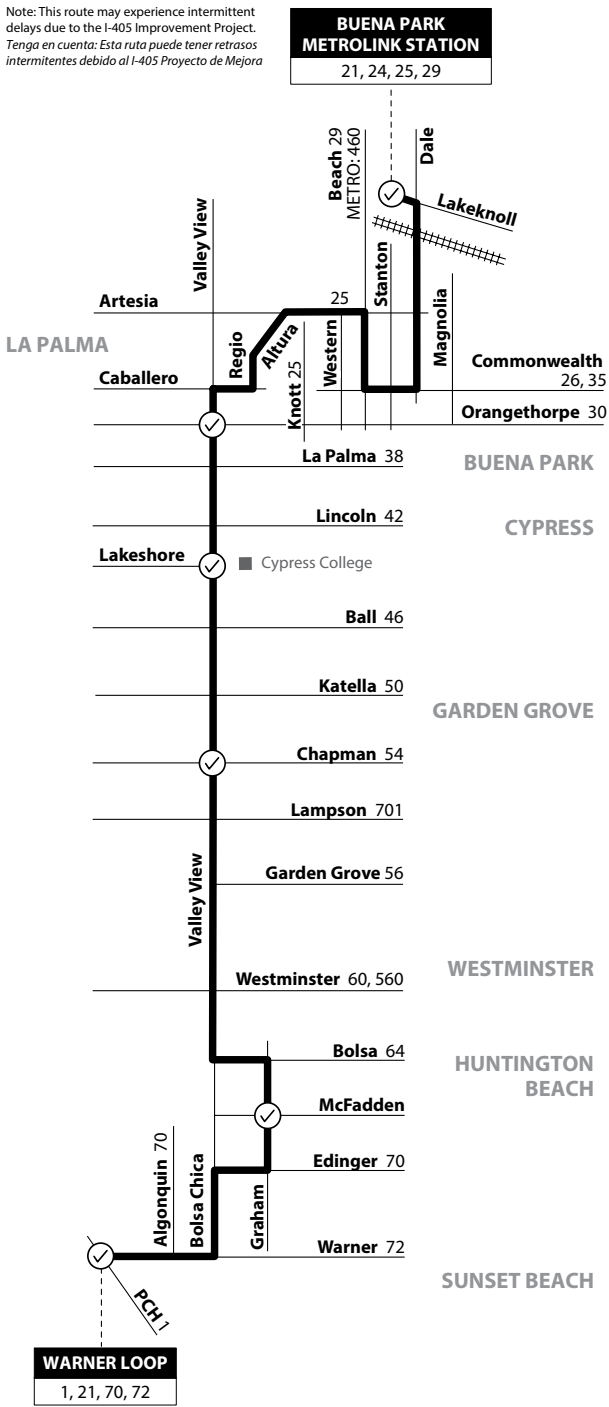

21 Buena Park to Sunset Beach

via Valley View St / Bolsa Chica Rd

NOTE: No weekend or midday service.
NOTA: No hay servicio los fines de semana o el servicio del mediodía.

LEGEND
LEYENDA

Scheduled Departure   Regular Routing

Route 021/010419   Numbers on streets indicate transfers.   Números en la calle indican transbordos.

MAP NOT TO SCALE

Monday - Friday NORTHBOUND To: Buena Park

Warner & Pacific Coast Hwy	Graham & McFadden	Valley View & Chapman	Cypress College	Valley View & Orangethorpe	Buena Park Metrolink Station
5:35	5:44	5:59	6:07	6:15	6:34
6:35	6:45	6:59	7:07	7:15	7:34
7:30	7:40	7:56	8:06	8:14	8:34
8:30	8:42	8:56	9:06	9:14	9:34
1:40	1:52	2:06	2:16	2:24	2:44
2:40	2:53	3:10	3:21	3:30	3:47
3:30	3:43	4:00	4:11	4:20	4:37
4:36	4:49	5:07	5:19	5:29	5:46
5:45	5:57	6:11	6:20	6:29	6:46
6:59	7:11	7:20	7:26	7:32	7:46
7:46	7:56	8:07	8:13	8:19	8:33

Monday - Friday SOUTHBOUND To: Sunset Beach

Buena Park Metrolink Station	Valley View & Orangethorpe	Cypress College	Valley View & Chapman	Graham & McFadden	Warner & Pacific Coast Hwy
5:16	5:33	5:39	5:48	5:59	6:10
6:22	6:40	6:48	6:58	7:14	7:25
7:22	7:40	7:48	7:58	8:14	8:25
8:10	8:32	8:43	8:56	9:09	9:19
9:05	9:27	9:38	9:51	10:04	10:14
2:12	2:31	2:39	2:49	3:04	3:15
3:12	3:31	3:39	3:49	4:04	4:15
4:16	4:35	4:43	4:53	5:08	5:19
5:19	5:37	5:44	5:53	6:08	6:18
6:21	6:39	6:46	6:55	7:10	7:20
7:15	7:32	7:38	7:46	7:56	8:05
8:10	8:27	8:33	8:41	8:51	9:00

SERVICE TO / SERVICIO A

Buena Park - Buena Park Metrolink Station La Palma - John F. Kennedy High School - Centerpointe Cypress - Cypress High School - Cypress College	Garden Grove - Hilton D. Bell Intermediate School Westminster Huntington Beach - Marina High School - Boeing - Huntington Beach Industrial Area Sunset Beach