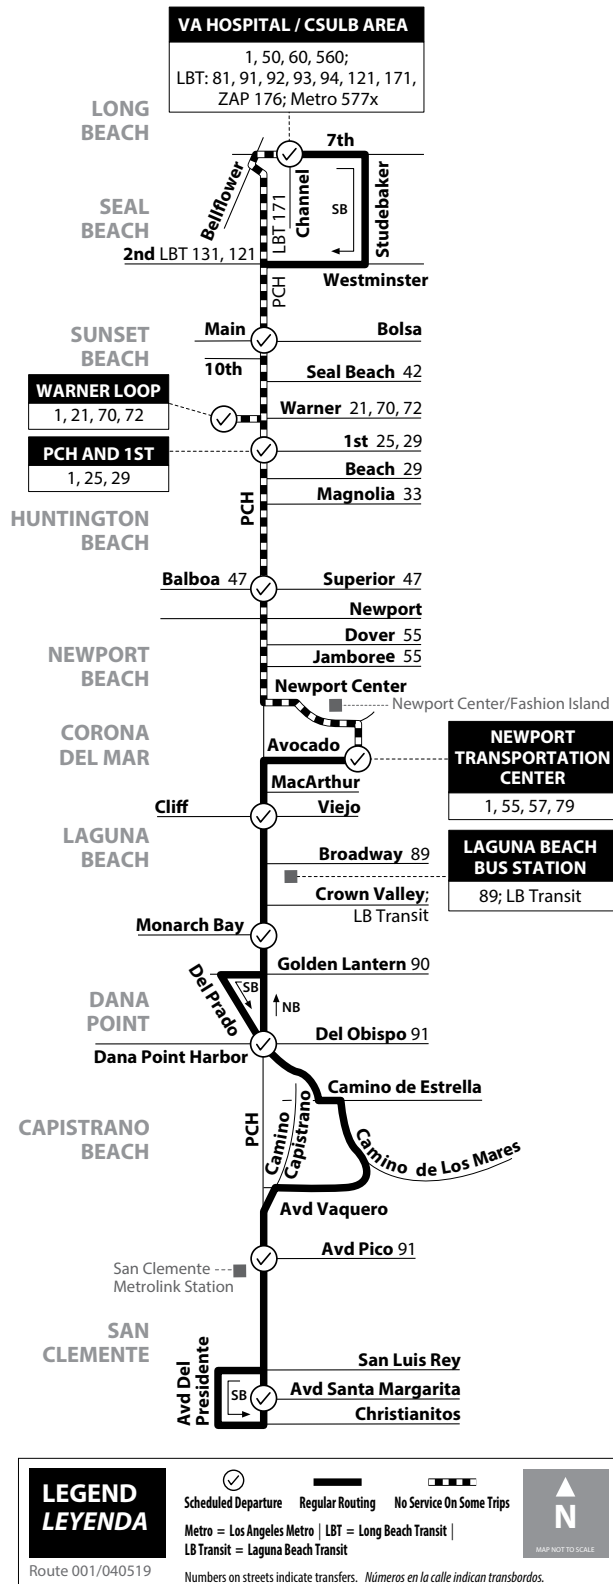

Long Beach to San Clemente via Pacific Coast Hwy

Monday - Friday NORTHBOUND To: Long Beach

El Camino & Santa Margarita	El Camino Real & Avd Pico	Pacific Coast Hwy & Del Obispo	Pacific Coast Hwy & Crown Valley	Pacific Coast Hwy & Viejo	Newport Transportation Center	Pacific Coast Hwy & Superior	Coast Highway & Huntington	Warner & Pacific Coast Hwy	Pacific Coast Hwy & Bolsa	7th & Channel
4:33	4:44	4:56	5:04	5:19	5:33	5:46	5:55	6:06	6:14	6:23
5:28	5:39	5:51	5:59	6:14	6:28	6:41	6:50	7:01	7:09	7:18
5:51	6:03	6:16	6:26	6:46	7:03					
6:26	6:38	6:51	7:01	7:21	7:38	7:53	8:04	8:17	8:27	8:36
6:55	7:08	7:23	7:34	7:54	8:13					
7:30	7:43	7:58	8:09	8:29	8:48	9:04	9:15	9:29	9:39	9:48
8:00	8:13	8:28	8:39	8:59	9:18					
8:31	8:45	9:00	9:10	9:32	9:53	10:12	10:24	10:38	10:49	10:58
9:06	9:20	9:35	9:45	10:07	10:28					
9:41	9:55	10:10	10:20	10:42	11:03	11:22	11:34	11:48	11:59	12:08
10:16	10:30	10:45	10:55	11:17	11:38					
10:51	11:05	11:20	11:30	11:52	12:13	12:32	12:44	12:58	1:09	1:18
11:26	11:40	11:55	12:05	12:27	12:48					
12:01	12:15	12:30	12:40	1:02	1:23	1:42	1:54	2:08	2:19	2:28
12:36	12:50	1:05	1:15	1:37	1:58					
1:01	1:16	1:32	1:43	2:09	2:33	2:54	3:09	3:26	3:38	3:50
1:41	1:56	2:12	2:23	2:49	3:13					
2:16	2:31	2:47	2:58	3:24	3:48	4:09	4:24	4:41	4:53	5:05
2:51	3:06	3:22	3:33	3:59	4:23					
3:26	3:41	3:57	4:08	4:34	4:58	5:19	5:34	5:51	6:03	6:15
4:07	4:21	4:37	4:49	5:12	5:33					
4:42	4:56	5:12	5:24	5:47	6:08	6:27	6:40	6:57	7:08	7:17
5:32	5:44	5:58	6:08	6:26	6:43					
6:07	6:19	6:33	6:43	7:01	7:18	7:33	7:43	7:56	8:05	8:13
6:42	6:54	7:08	7:18	7:36	7:53					
7:17	7:29	7:43	7:53	8:11	8:28	8:43	8:53	9:06	9:15	9:23
8:03	8:15	8:28	8:37	8:53	9:08					
8:44	8:56	9:09	9:18	9:34	9:49	10:04	10:13	10:24	10:33	10:41