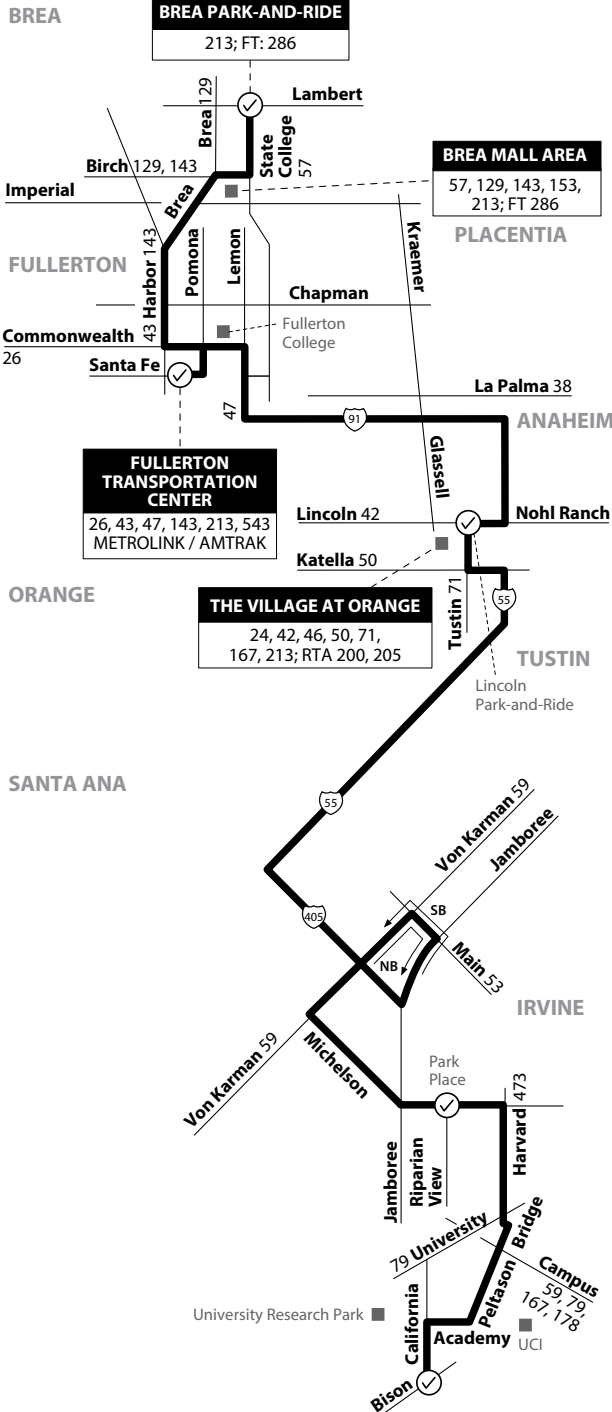

NOTE: No weekend service.
 NOTA: No hay servicio los fines de semana.

Brea to Irvine Express **213**

via 55 Fwy

LEGEND
LEYENDA

Scheduled Departure (circle with checkmark) Regular Routing (solid line)

FT = Foothill Transit | RTA = Riverside Transit Agency

Numbers on streets indicate transfers. *Números en la calle indican transbordos.*

MAP NOT TO SCALE

Monday - Friday SOUTHBOUND To: Irvine

State College & Lambert	Fullerton Transportation Center	Village At Orange	Michelson & Von Karman (F)	California & Bison (F)
5:44	5:57	6:16	6:38	6:50
6:10	6:25	6:44	7:06	7:20
6:34	6:51	7:12	7:37	7:50

AM

F = Times are approximate/Los horarios son aproximados.

Monday - Friday NORTHBOUND To: Brea

California & Bison	Michelson & Von Karman	Village At Orange	Fullerton Transportation Center (F)	State College & Lambert (F)
4:10	4:23	4:53	5:17	5:47
4:40	4:54	5:25	5:53	6:13
5:10	5:27	5:58	6:18	6:37

PM

F = Times are approximate/Los horarios son aproximados.

SERVICETO / SERVICIO A	
Brea	Anaheim
- Brea Park-and-Ride	- Anaheim Canyon Business Center
- Brea Junior High School	Orange
- Brea Mall	- Lincoln Park-and-Ride
Placentia	- The Village at Orange
- Valencia High School	Irvine
- Kraemer Middle School	- Irvine Business Complex
Fullerton	- Park Place
- Fullerton College	- UC Irvine
- Fullerton Union High School	- University Research Park
- Troy High School	
- Ladera Vista Junior High School	
- Fullerton Transportation Center (Metrolink/Amtrak)	