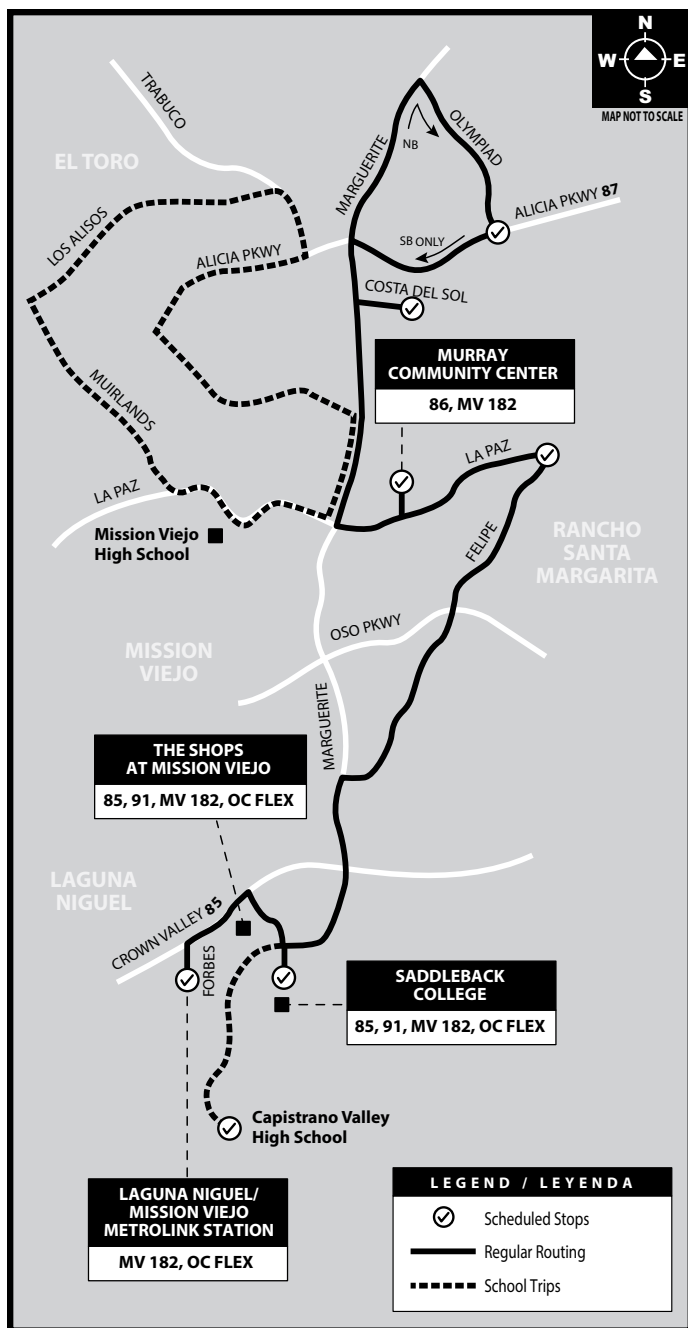

MISSION VIEJO SHUTTLE ROUTE 182

Monday - Friday NORTHBOUND to: Mission Viejo

	Laguna Niguel Metrolink	Capistrano Valley High School	Saddleback College	Felipe & La Paz	Murray Community Center	Casta Del Sol Clubhouse	Alicia & Olymptiad
S	6:26	6:34	6:50	6:56		
NS	6:26	6:34	6:50	6:56	7:08
	8:05	8:13	8:29	8:35	8:43	8:51
	8:48	8:56	9:08	9:13	9:25
	9:45	9:53	10:05	10:10	10:18	10:26
	10:35	10:43	10:55	11:00	11:12
	11:25	11:33	11:45	11:50	11:58	12:06
	12:17	12:25	12:37	12:42	12:54
	1:07	1:15	1:27	1:32	1:40	1:48
NS	1:57	2:05	2:17	2:22	2:34
S	2:01	2:09	2:21	2:26		
S		2:53	3:03	3:19	3:22		
S	2:44	3:01	3:11	3:27	3:32	3:38	3:46
NS	3:02	3:11	3:27	3:32	3:38	3:46
NS	3:43	3:49	4:00	4:05	4:17
	4:46	4:52	5:03	5:08	5:16	5:24
NS	5:12	5:18	5:29	5:34	5:46
S	5:03	5:20	5:28	5:43	5:49		

Monday - Friday SOUTHBOUND to: Laguna Niguel

	Alicia & Olymptiad	Casta Del Sol Clubhouse	Murray Community Center	Felipe & La Paz	Saddleback College	Capistrano Valley High School	Laguna Niguel Metrolink	Mission Viejo High School	Murray Community Center
NS	6:45	6:56	7:01	7:16	7:25			
S			7:06	7:11	7:26	7:35	7:46		
NS	7:10	7:21	7:26	7:41	7:49		
	7:50	7:58	8:08	8:12	8:24	8:34		
	8:53	9:04	9:08	9:20	9:30		
	9:27	9:35	9:45	9:49	10:01	10:11		
	10:28	10:39	10:43	10:55	11:05		
	11:14	11:25	11:29	11:41	11:51		
	12:08	12:16	12:26	12:30	12:42	12:52		
	12:56	1:07	1:10	1:23	1:34		
	1:50	1:58	2:08	2:11	2:23	2:34		
NS	2:36	2:47	2:50	3:02	3:13		
S			3:26		3:38	4:16
	3:50	3:58	4:08	4:11	4:21	4:31		
S			4:28	4:33	4:44	4:55		
NS	4:19	4:30	4:35	4:46	4:57		
	5:31	5:42	5:47	5:58	6:09		

- S** = Operates on days Capistrano Valley High School is in session.
- F** = Times are approximate.
- NS** = Operates on days Capistrano Valley High School is not in session.