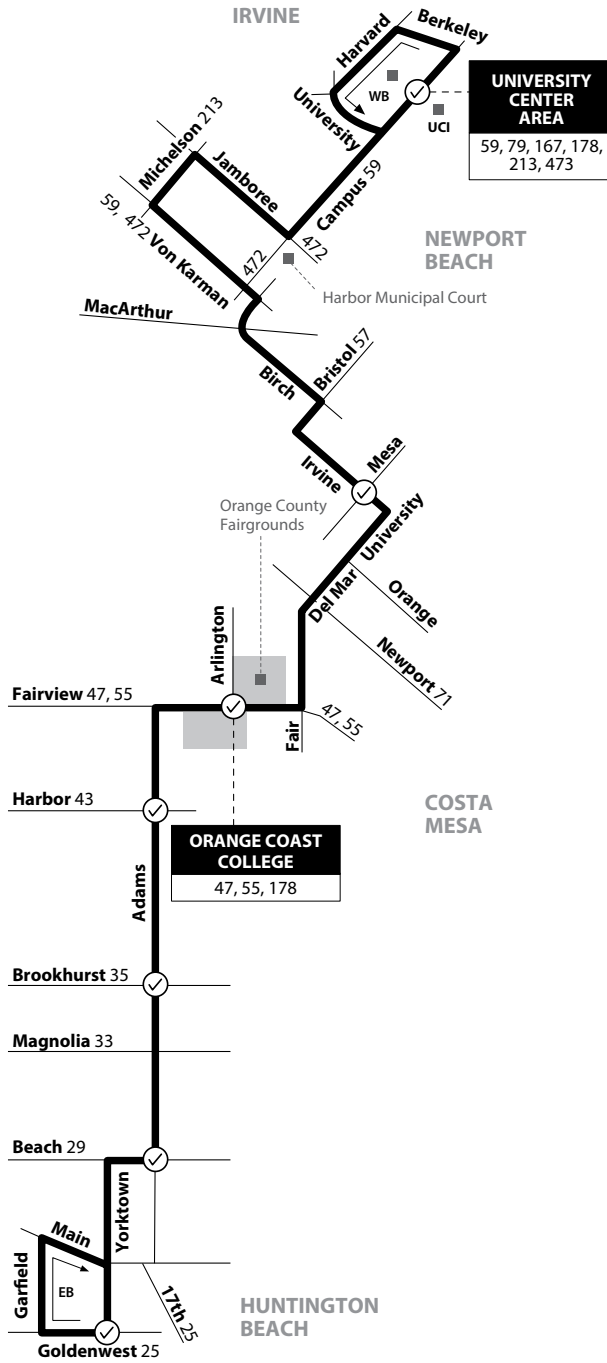

NOTE: No weekend service.
 NOTA: No hay servicio los fines de semana.

LEGEND
LEYENDA

Scheduled Departure Regular Routing

Route 178/081819

Numbers on streets indicate transfers. *Números en la calle indican transbordos.*

MAP NOT TO SCALE

Monday - Friday
EASTBOUND To: Irvine

Yorktown & Goldenwest	Adams & Beach	Adams & Brookhurst	Adams & Harbor	Fairview & Arlington	Irvine & Mesa	University Center
5:10	5:22	5:27	5:34	5:38	5:46	6:06
6:15	6:27	6:32	6:39	6:43	6:51	7:11
7:21	7:34	7:41	7:49	7:54	8:03	8:25
8:41	8:54	9:01	9:09	9:14	9:23	9:45
9:51	10:04	10:11	10:19	10:24	10:33	10:55
11:12	11:25	11:32	11:39	11:43	11:51	12:11
12:22	12:35	12:42	12:49	12:53	1:01	1:21
1:32	1:45	1:52	1:59	2:03	2:11	2:31
2:42	2:55	3:02	3:09	3:13	3:21	3:41
3:52	4:05	4:12	4:19	4:23	4:31	4:51
5:12	5:25	5:32	5:39	5:43	5:51	6:11
6:24	6:37	6:42	6:49	6:52	7:00	7:17
7:47	7:59	8:03	8:09	8:12	8:19	8:34
9:07	9:19	9:23	9:29	9:32	9:39	9:54

Monday - Friday
WESTBOUND To: Huntington Beach

University Center	Irvine & Mesa	Fairview & Arlington	Adams & Harbor	Adams & Brookhurst	Adams & Beach	Yorktown & Goldenwest
5:07	5:24	5:31	5:35	5:41	5:48	5:53
6:17	6:34	6:41	6:45	6:51	6:58	7:03
7:27	7:52	8:00	8:05	8:12	8:18	8:25
8:37	9:02	9:10	9:15	9:22	9:28	9:35
9:56	10:21	10:30	10:35	10:42	10:50	10:57
11:06	11:31	11:40	11:45	11:52	12:00	12:07
12:21	12:46	12:55	1:00	1:07	1:15	1:22
1:31	1:56	2:05	2:10	2:17	2:25	2:32
2:41	3:06	3:15	3:20	3:27	3:35	3:42
3:51	4:23	4:32	4:38	4:47	4:55	5:03
5:01	5:33	5:42	5:48	5:57	6:05	6:13
6:22	6:46	6:55	7:00	7:06	7:12	7:19
7:32	7:56	8:05	8:10	8:16	8:22	8:29
8:57	9:19	9:26	9:30	9:36	9:41	9:47