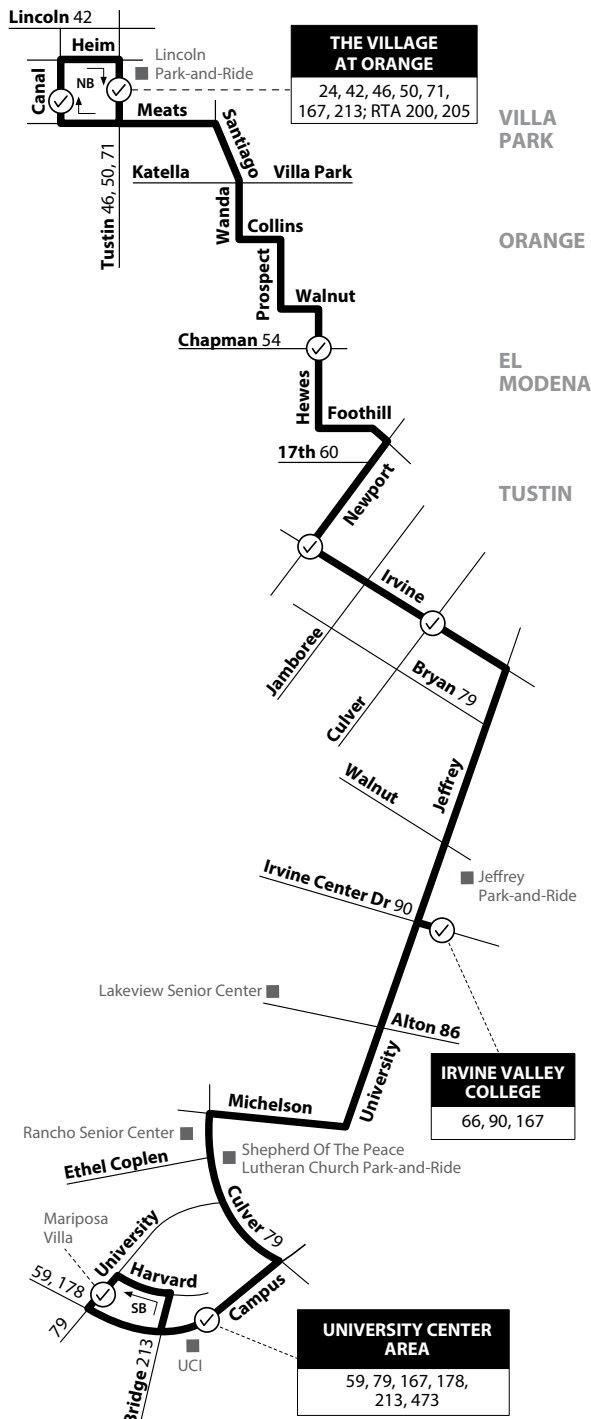

NOTE: No weekend service.
 NOTA: No hay servicio los fines de semana.

LEGEND
LEYENDA

Scheduled Departure
 Regular Routing

RTA = Riverside Transit Agency

Numbers on streets indicate transfers. *Números en la calle indican transbordos.*

MAP NOT TO SCALE

Monday - Friday
NORTHBOUND To: Orange

Mariposa Villa	University Center	Irvine Valley College	Irvine & Culver	Newport & Old Irvine	Hewes & Chapman	Canal & Meats
5:14	5:17	5:35	5:50	5:59	6:10	6:28
6:13	6:16	6:35	6:50	6:59	7:10	7:30
7:07	7:11	7:33	7:50	8:00	8:11	8:33
8:07	8:11	8:33	8:50	9:00	9:11	9:33
9:05	9:09	9:33	9:50	10:00	10:11	10:33
10:05	10:09	10:33	10:50	11:00	11:11	11:33
11:03	11:07	11:32	11:50	12:03	12:15	12:40
12:03	12:07	12:32	12:50	1:03	1:15	1:40
1:03	1:07	1:32	1:50	2:03	2:15	2:40
2:03	2:07	2:32	2:50	3:03	3:15	3:40
3:03	3:07	3:32	3:50	4:03	4:15	4:40
4:03	4:07	4:32	4:50	5:03	5:15	5:40
5:01	5:05	5:32	5:50	6:00	6:10	6:30
6:01	6:05	6:32	6:50	7:00	7:10	7:30
7:01	7:05	7:32	7:50	8:00	8:10	8:30

Monday - Friday
SOUTHBOUND To: Irvine

Canal & Meats	Village At Orange	Hewes & Chapman	Irvine & Newport	Irvine & Culver	Irvine Valley College	University Center	Mariposa Villa
6:02	6:05	6:21	6:35	6:45	6:59	7:21	7:27
6:56	6:59	7:19	7:33	7:45	8:03	8:30	8:37
7:56	7:59	8:19	8:33	8:45	9:03	9:30	9:37
9:01	9:04	9:20	9:34	9:45	10:00	10:25	10:32
10:01	10:04	10:20	10:34	10:45	11:00	11:25	11:32
11:01	11:04	11:20	11:34	11:45	12:00	12:25	12:32
11:58	12:01	12:19	12:33	12:45	1:01	1:28	1:35
12:58	1:01	1:19	1:33	1:45	2:01	2:28	2:35
1:58	2:01	2:19	2:33	2:45	3:01	3:28	3:35
2:58	3:01	3:19	3:33	3:45	4:01	4:28	4:35
3:58	4:01	4:19	4:33	4:45	5:01	5:28	5:35
4:58	5:01	5:19	5:33	5:45	6:01	6:28	6:35
6:03	6:06	6:21	6:35	6:45	6:58	7:20	7:27
7:03	7:06	7:21	7:35	7:45	7:58	8:20	8:27
8:03	8:06	8:21	8:35	8:45	8:58	9:20	9:27