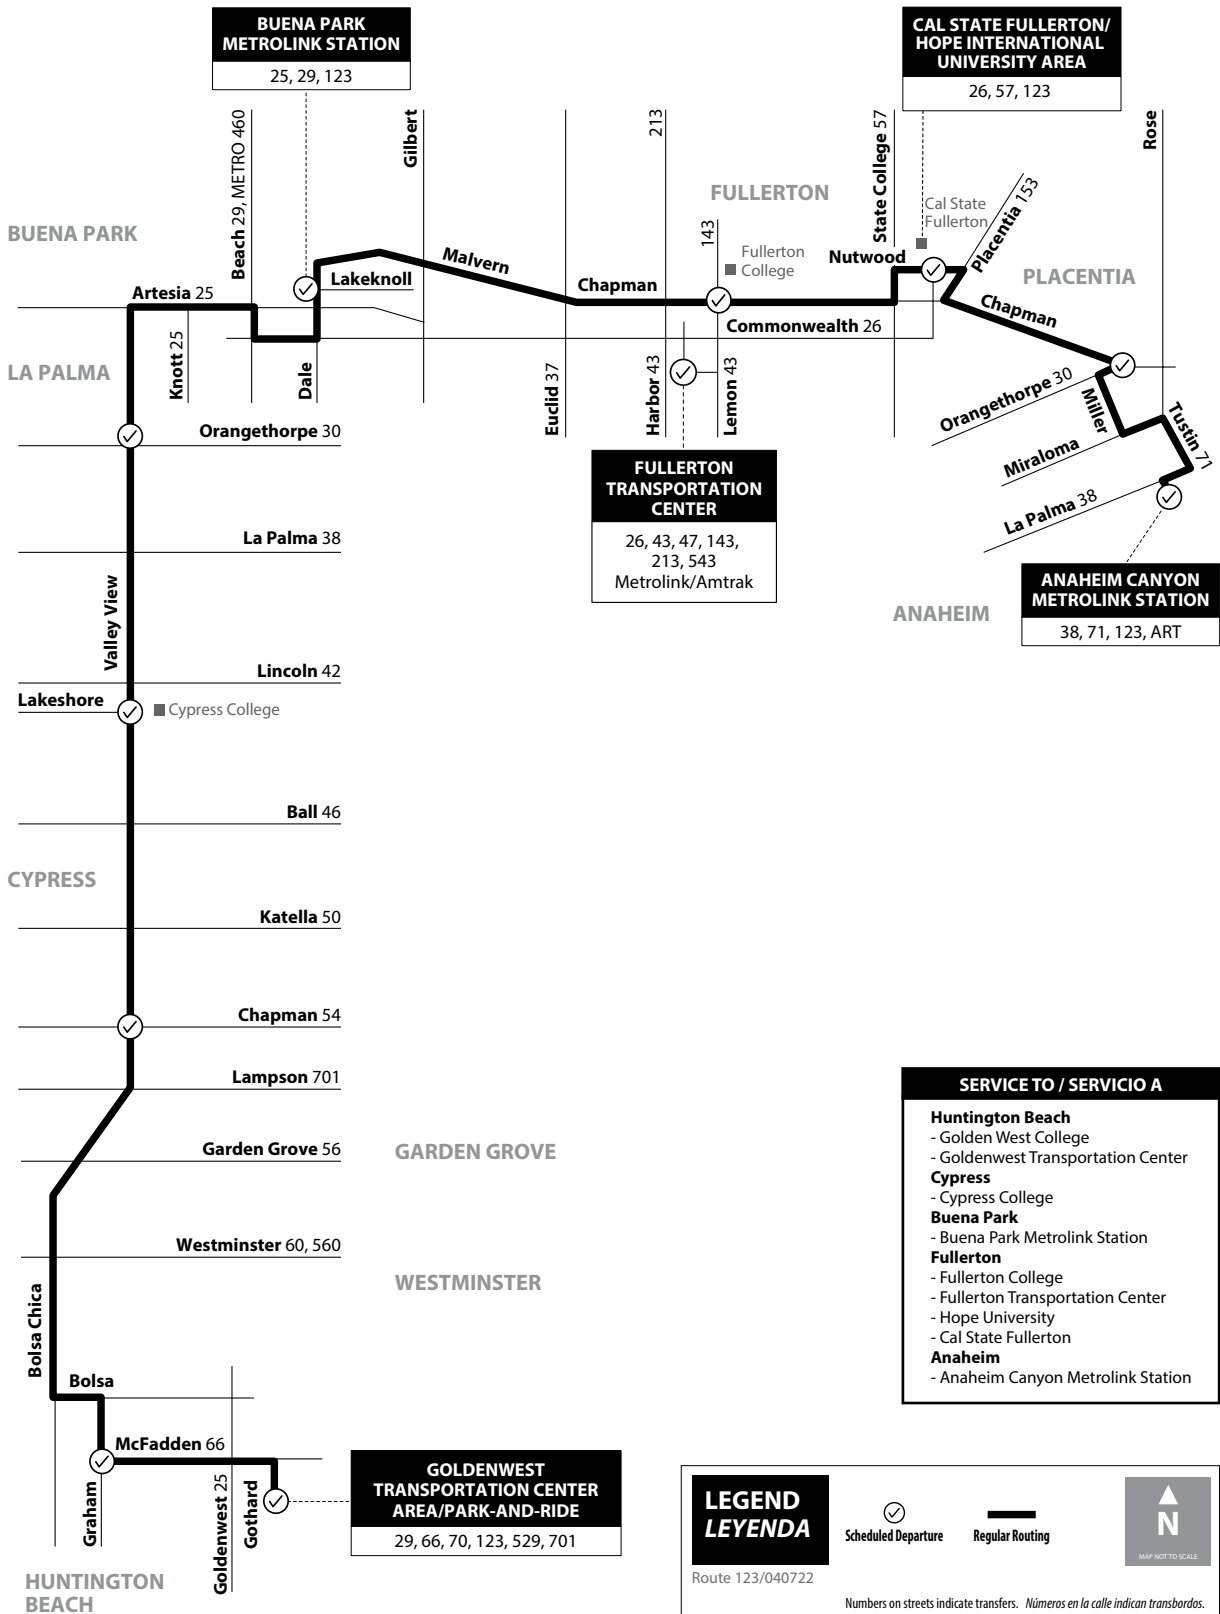

123

Anaheim to Huntington Beach

via Malvern Ave / Valley View / Bolsa Chica