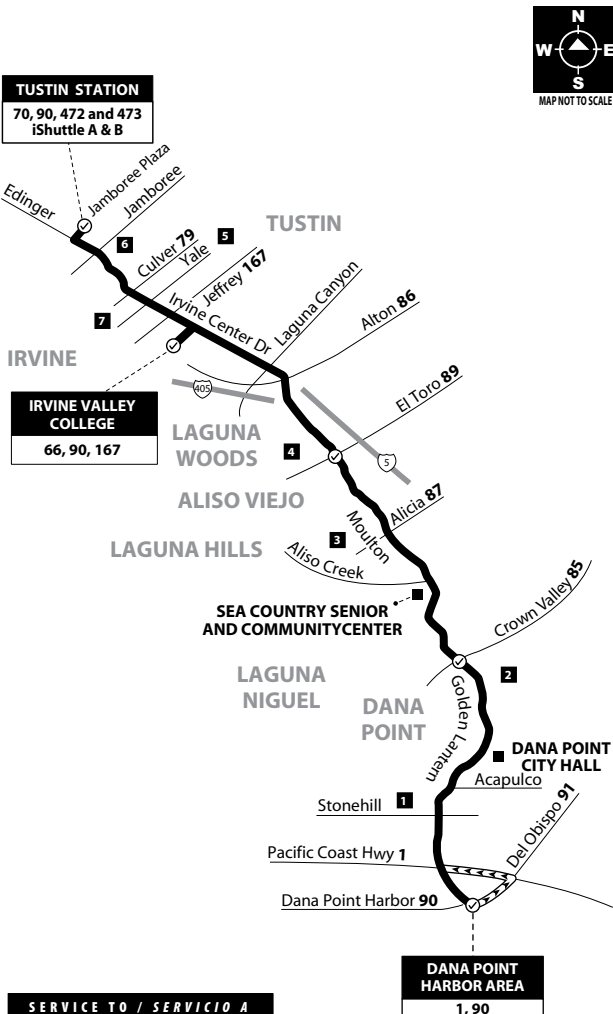

Tustin to Dana Point

via Irvine Center Dr / Moulton Pkwy / Golden Lantern St

- SERVICIO TO / SERVICIO A**
- Dana Point**
- 1 - Dana Hills High School
 - Dana Point Harbor
 - Dana Point City Hall
- Laguna Niguel**
- 2 - Niguel Hills Middle School
- Aliso Viejo**
- Aliso and Wood Canyons
 - Wilderness Park
- 3 - Aliso Viejo Middle School**
- Laguna Woods**
- Leisure World
 - City Hall
 - Library
- Laguna Hills**
- 4 - La Monte Academie High School
 - Harbor Justice Center-
 - Laguna Hills Facility
 - Senior Center
- Irvine**
- 5 - Irvine High School
 - 6 - Venado Middle School
 - 7 - Lakeside Middle School
 - Irvine Valley College
 - Oak Creek Golf Club
 - Irvine Spectrum
 - CSUF-Irvine Institute
- Tustin**
- Tustin (Metrolink Station)

Saturday
SOUTHBOUND To: Dana Point

Tustin Station	Irvine Valley College	Moulton & ElToro	Moulton & Crown Valley	Golden Lantern & Dana Point Harbor
6:21	6:30	6:48	7:04	7:24
7:31	7:40	7:58	8:14	8:34
8:47	8:59	9:18	9:34	10:00
10:07	10:19	10:38	10:54	11:20
11:27	11:38	11:58	12:14	12:40
12:47	12:58	1:18	1:34	2:00
2:12	2:26	2:47	3:05	3:30
3:39	3:53	4:14	4:32	4:57
5:03	5:14	5:34	5:50	6:11
6:23	6:34	6:54	7:10	7:31
7:43	7:54	8:14	8:30	8:51
9:09	9:19	9:34	9:52	10:09

Sunday & Holiday
SOUTHBOUND To: Dana Point

Tustin Metrolink Station	Irvine Valley College	Moulton & ElToro	Moulton & Crown Valley	Golden Lantern & Dana Point Harbor
7:26	7:34	7:53	8:09	8:31
8:46	8:54	9:13	9:29	9:51
10:02	10:13	10:33	10:47	11:09
11:22	11:33	11:53	12:07	12:29
12:42	12:53	1:13	1:27	1:49
2:03	2:15	2:33	2:49	3:11
3:23	3:35	3:53	4:09	4:31
4:43	4:55	5:13	5:29	5:51
6:07	6:16	6:33	6:49	7:08
7:57	8:06	8:23	8:39	8:58