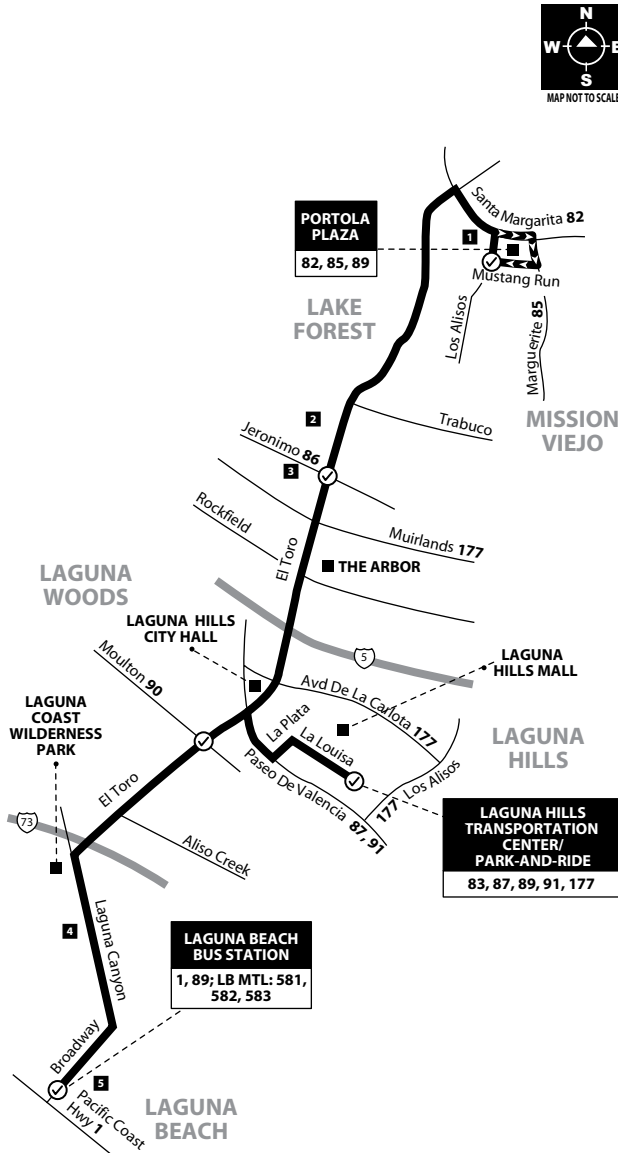

# Mission Viejo to Laguna Beach

via El Toro Rd / Laguna Canyon Rd

### SERVICE TO / SERVICIO A

- Mission Viejo**
  - 1 - Trabuco Hills High School
  - Portola Plaza
- Lake Forest**
  - 2 - El Toro High School
  - 3 - Serrano Intermediate School
  - The Arbor
- Laguna Woods**
  - Leisure World
- Laguna Hills**
  - Saddleback Memorial Medical Center
  - Laguna Hills City Hall
  - Laguna Hills Mall
  - Laguna Hills Transportation Center
- Laguna Beach**
  - 4 - Laguna College of Art & Design
  - 5 - Laguna Beach High School
  - Main Beach
  - Laguna Beach Bus Station

### LEGEND / LEYENDA

- Scheduled Departure
  - Regular Routing
  - Northbound Only
  - Middle or High School
  - = Laguna Beach Municipal Transit Lines
- Numbers on streets indicate transfers.  
Números en la calle indican transbordos.

Route 089/121917