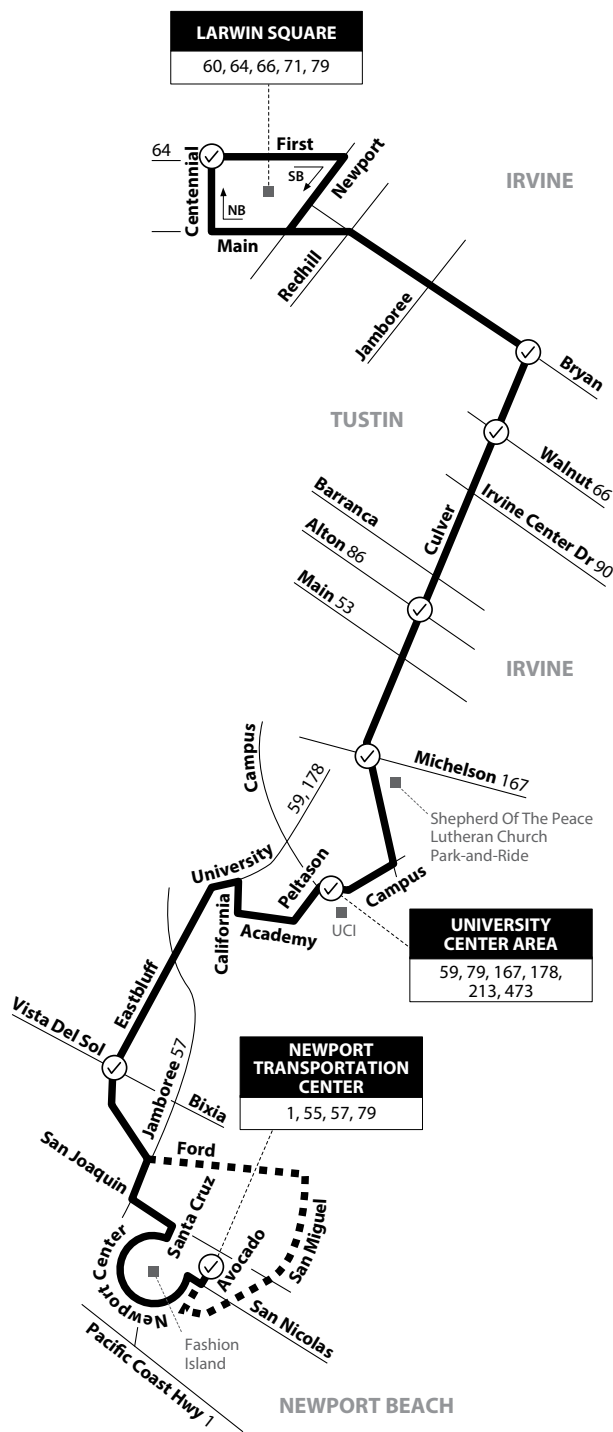

Tustin to Newport Beach

via Bryan Ave / Culver Dr / University Ave

79/A

LARWIN SQUARE
60, 64, 66, 71, 79

NEWPORT TRANSPORTATION CENTER
1, 55, 57, 79

UNIVERSITY CENTER AREA
59, 79, 167, 178, 213, 473

LEGEND
LEYENDA