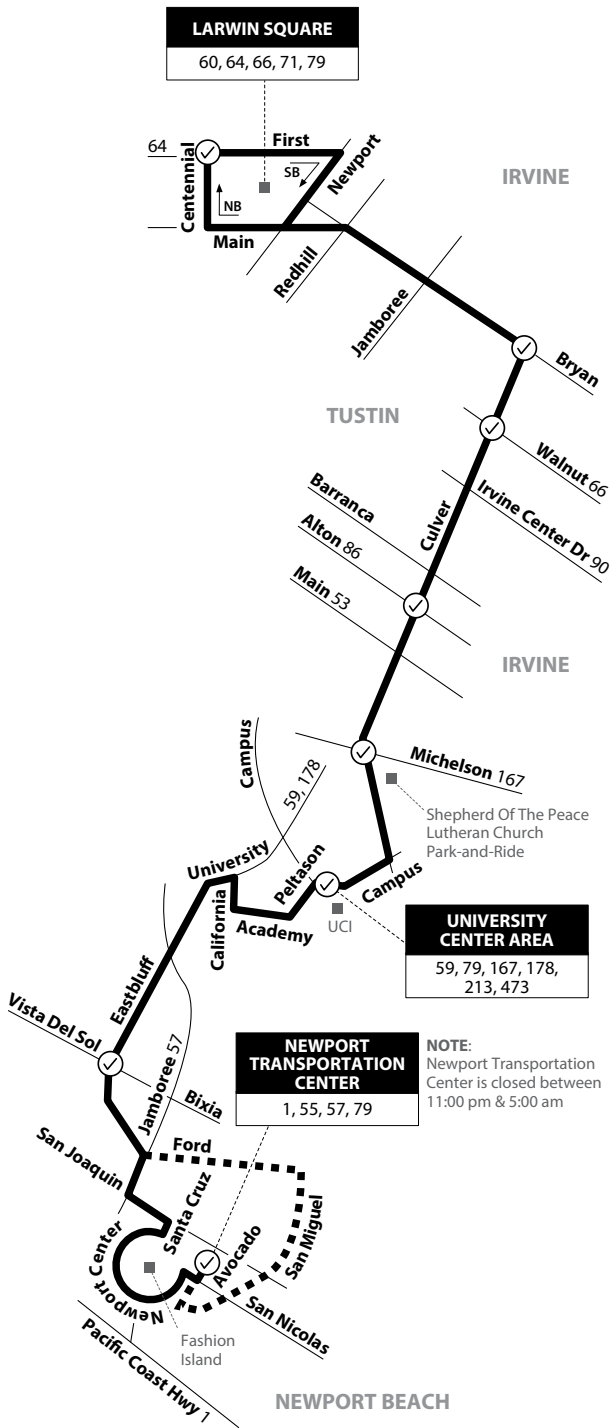

79/A

Tustin to Newport Beach

via Bryan Ave / Culver Dr / University Ave

LARWIN SQUARE
60, 64, 66, 71, 79

UNIVERSITY CENTER AREA
59, 79, 167, 178, 213, 473

NEWPORT TRANSPORTATION CENTER
1, 55, 57, 79

NOTE:
Newport Transportation Center is closed between 11:00 pm & 5:00 am

LEGEND
LEYENDA

Scheduled Departure
 Regular Routing
 79A Routing

Route 079/040621 Numbers on streets indicate transfers. *Números en la calle indican transbordos.*

MAP NOT TO SCALE

Monday - Friday

NORTHBOUND To: Tustin

Saturday, Sunday & Holiday
SOUTHBOUND To: Newport Beach

	Larwin Square	Bryan & Culver	Culver & Walnut	Culver & Alton	Culver & Michelson	University Center	Eastbluff & Del Sol	Newport Transportation Center
	6:12	6:26	6:30	6:36	6:40	6:46	6:55	7:05
A	7:10	7:25	7:29	7:35	7:40	7:47	7:57	8:15
	8:07	8:22	8:27	8:35	8:40	8:48	8:58	9:10
A	9:07	9:22	9:27	9:35	9:40	9:48	9:58	10:16
	10:06	10:22	10:27	10:35	10:40	10:49	11:00	11:13
A	11:06	11:22	11:27	11:35	11:40	11:49	12:00	12:18
	12:06	12:22	12:27	12:35	12:40	12:49	1:00	1:13
A	1:06	1:22	1:27	1:35	1:40	1:49	2:00	2:18
	2:06	2:22	2:27	2:35	2:40	2:49	3:00	3:13
A	3:06	3:22	3:27	3:35	3:40	3:49	4:00	4:18
	4:06	4:22	4:27	4:35	4:40	4:49	5:00	5:13
A	5:07	5:22	5:27	5:35	5:40	5:48	5:58	6:16
	6:07	6:22	6:27	6:35	6:40	6:48	6:58	7:09
A	7:07	7:22	7:27	7:35	7:40	7:48	7:58	8:16
	8:12	8:26	8:30	8:36	8:40	8:47	8:56	9:06