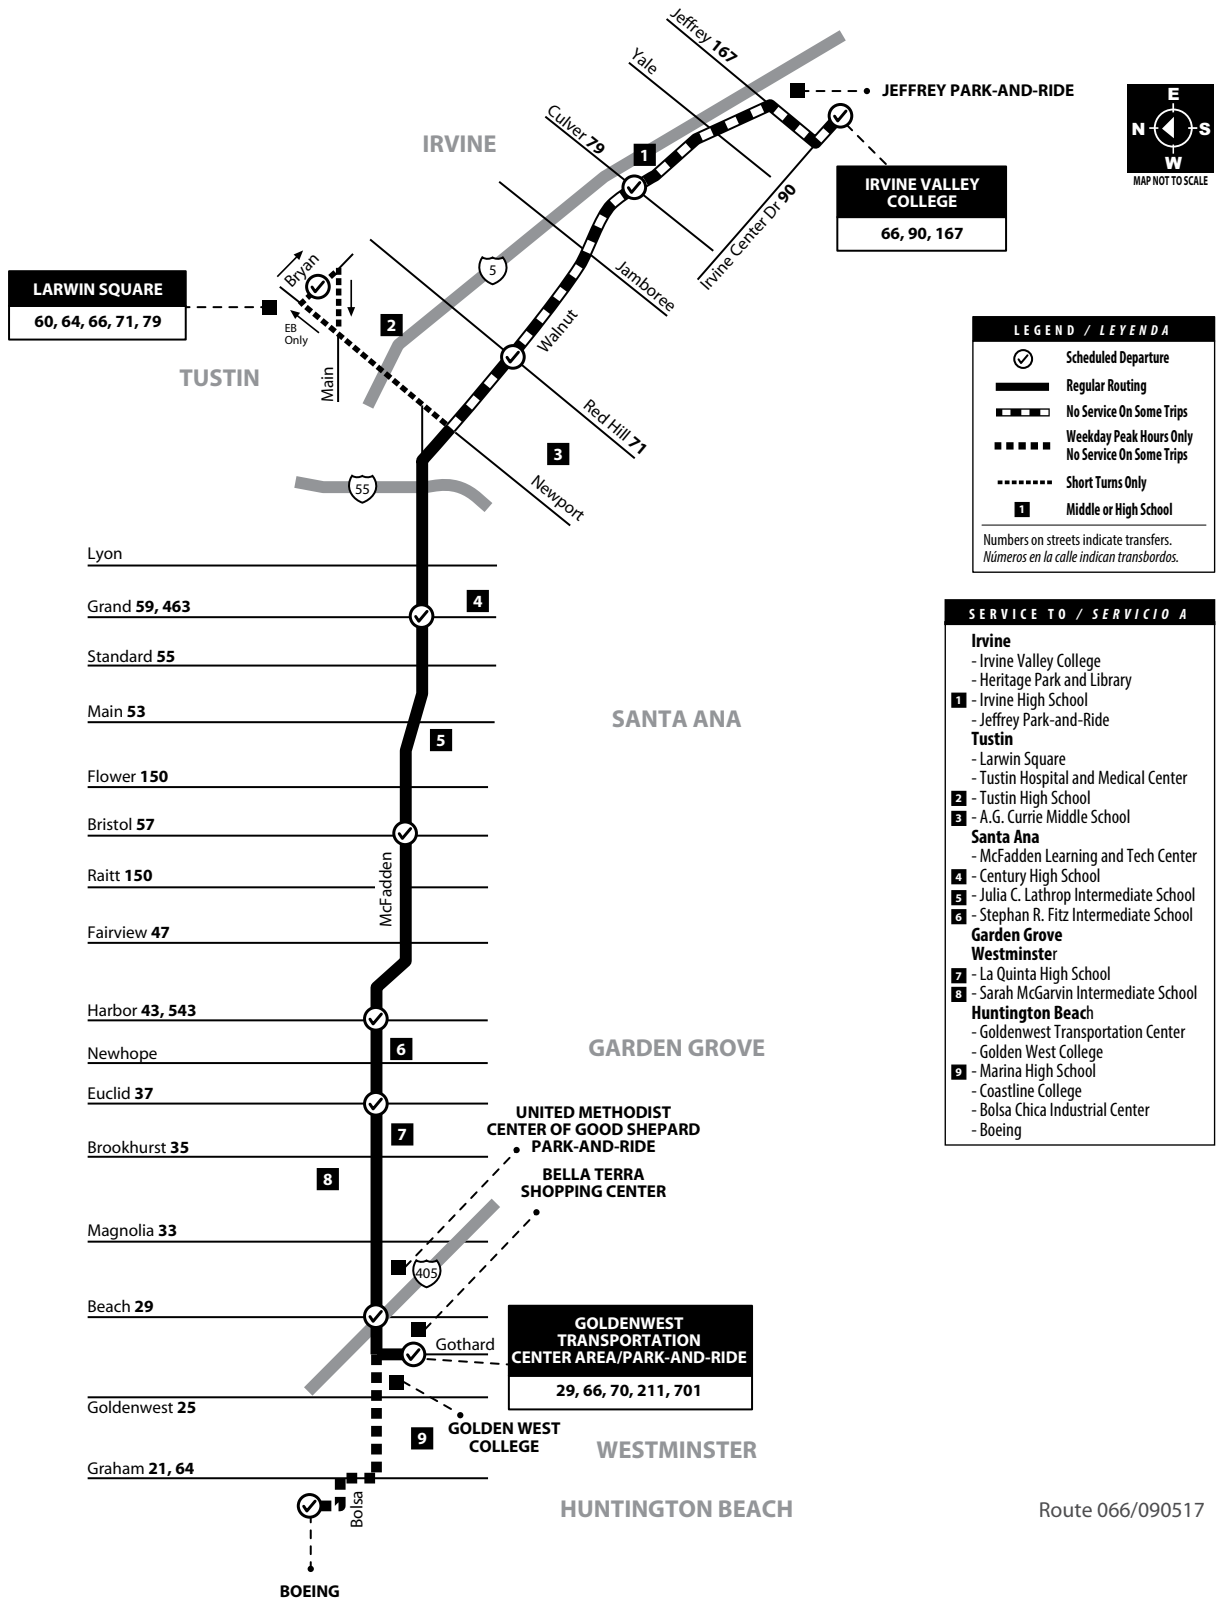

# Huntington Beach to Irvine

via McFadden Ave / Walnut Ave

**LEGEND / LEYENDA**

- Scheduled Departure
- Regular Routing
- No Service On Some Trips
- Weekday Peak Hours Only  
No Service On Some Trips
- Short Turns Only
- 1** Middle or High School

Numbers on streets indicate transfers.  
Números en la calle indican transbordos.

**SERVICE TO / SERVICIO A**

**Irvine**

- Irvine Valley College
- Heritage Park and Library

**1**

- Irvine High School
- Jeffrey Park-and-Ride

**Tustin**

- Larwin Square
- Tustin Hospital and Medical Center

**2**

- Tustin High School

**3**

- A.G. Currie Middle School

**Santa Ana**

- McFadden Learning and Tech Center