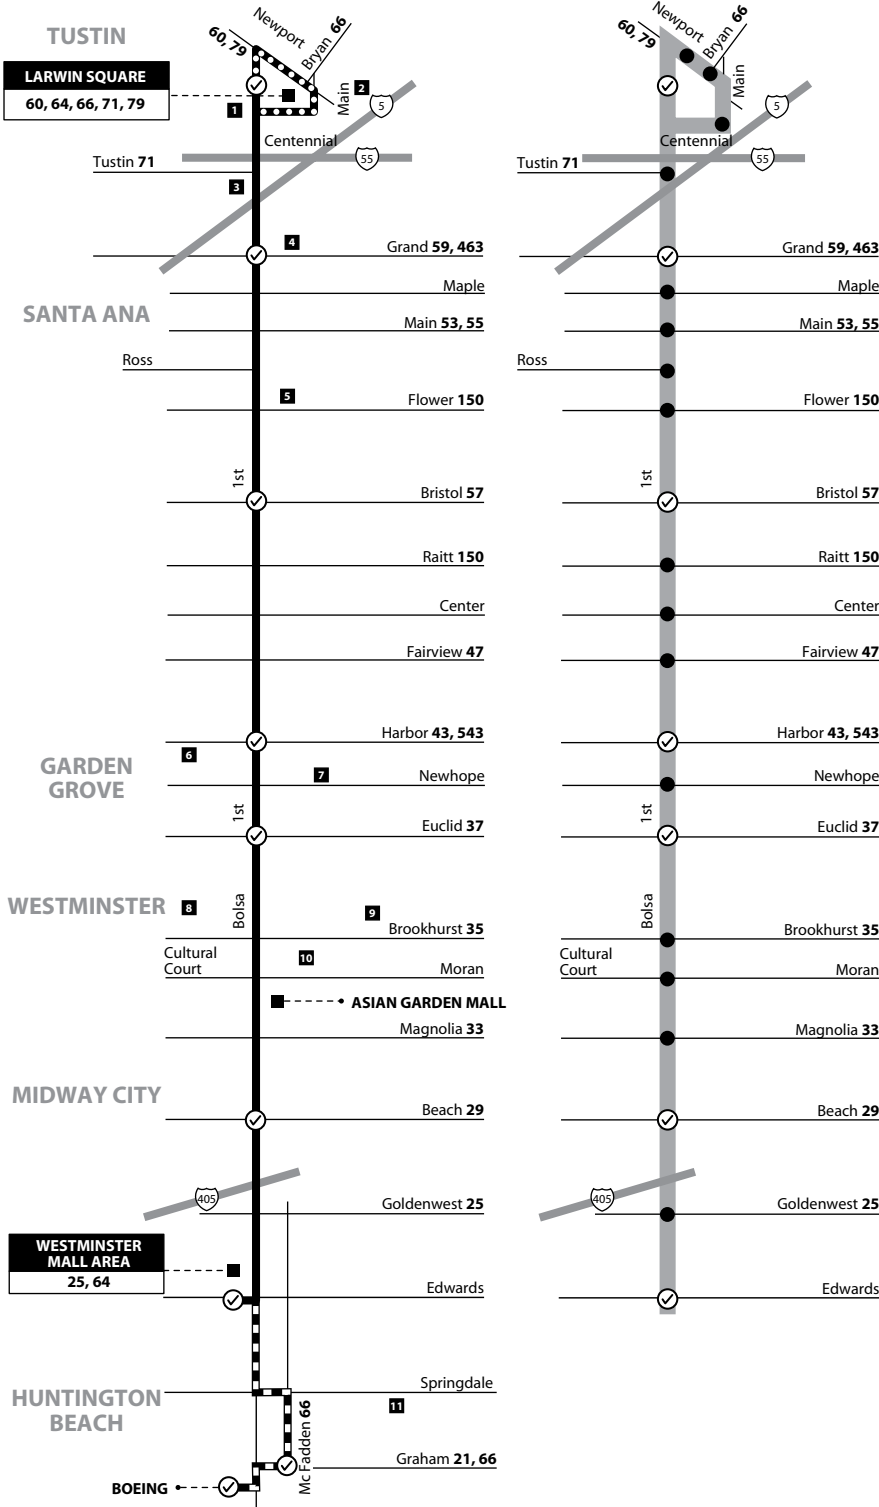

64/64X

Huntington Beach to Tustin via Bolsa Ave / 1st St

Route 64 Xpress weekday service area.
64 Xpress trips only stop at indicated stops.

LEGEND / LEYENDA

- Scheduled Departure
- Regular Routing
- Westbound Only
- Service On Weekday Peak Only
- 64X Weekday Routing and Stops
- Middle or High School

Numbers on streets indicate transfers.
Números en la calle indican transbordos.

SERVICE TO / SERVICIO A

Tustin

- Tustin Civic Center/Library
- Larwin Square
- 1** - Columbus Tustin Middle School
- 2** - Tustin High School

 Route 64Xpress service area. Route 64X only makes stops indicated on map on page 90 between Edwards and Larwin Square. Other stops in this area are served by regular Route 64.
Ruta 64Xpress área de servicio. Ruta 64X sólo hace paradas indicadas en el mapa en la página 90 entre Edwards y Larwin Square. Otras paradas en esta área son atendidos por la ruta regular de 64.

* This stop is 400 ft north of Bolsa on Edwards for both East and West trips.
Esta parada esta a 400 pies al norte de Bolsa en Edwards para los viajes hacia el este y oeste.

64/64X

Huntington Beach to Tustin via Bolsa Ave / 1st St