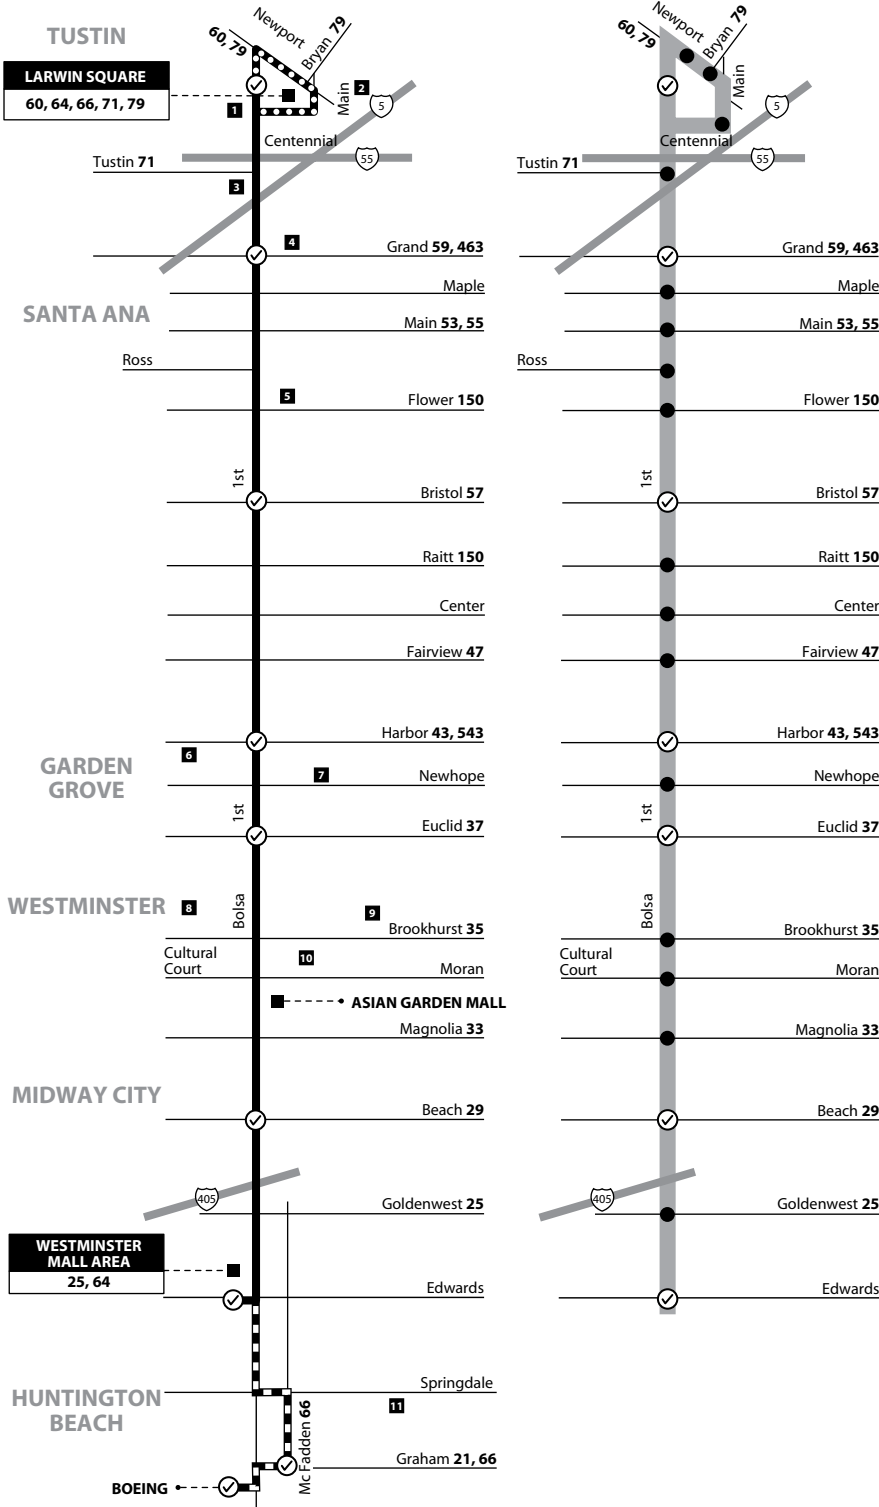

64/64X

Huntington Beach to Tustin via Bolsa Ave / 1st St

Route 64 Xpress weekday service area. 64 Xpress trips only stop at indicated stops.

LEGEND / LEYENDA

- ✓ Scheduled Departure
- Regular Routing
- Westbound Only
- - - Service On Weekday Peak Only
- 64X Weekday Routing and Stops
- 1 Middle or High School

Route 64Xpress service area. Route 64X only makes stops indicated on map on page 90 between Edwards and Larwin Square. Other stops in this area are served by regular Route 64.
Ruta 64Xpress área de servicio. Ruta 64X sólo hace paradas indicadas en el mapa en la página 90 entre Edwards y Larwin Square. Otras paradas en esta área son atendidos por la ruta regular de 64.

* This stop is 400 ft north of Bolsa on Edwards for both East and West trips.
Esta parada esta a 400 pies al norte de Bolsa en Edwards para los viajes hacia el este y oeste.

64/64X

Huntington Beach to Tustin via Bolsa Ave / 1st St

* This stop is 400 ft north of Bolsa on Edwards for both East and West trips.

Esta parada esta a 400 pies al norte de Bolsa en Edwards para los viajes hacia el este y oeste.

Huntington Beach to Tustin
via Bolsa Ave / 1st St