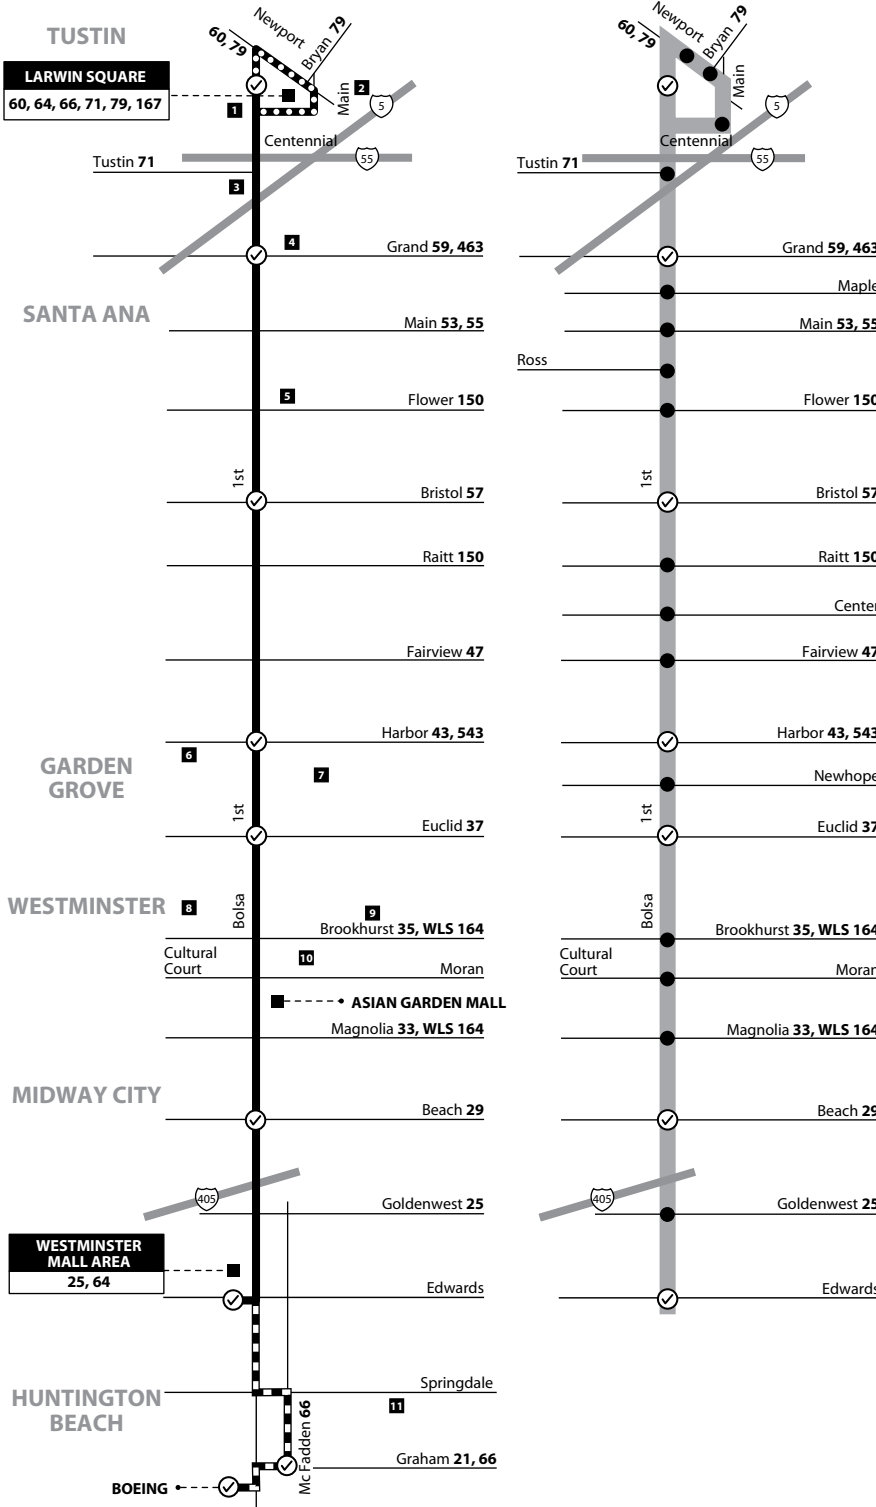

64/64X

Huntington Beach to Tustin via Bolsa Ave / 1st St

Route 64 Xpress weekday service area. 64 Xpress trips only stop at indicated stops.

LEGEND / LEYENDA

- Scheduled Departure
- Regular Routing
- Westbound Only
- Service On Weekday Peak Only
- 64X Weekday Routing and Stops
- Middle or High School

WLS = Westminster Little Saigon
Numbers on streets indicate transfers.
Números en la calle indican transbordos.

SERVICE TO / SERVICIO A

Tustin

- Tustin Civic Center/Library
- Larwin Square
- 1** - Columbus Tustin Middle School
- 2** - Tustin High School

Route 64Xpress service area. Route 64X only makes stops indicated on map on page 90 between Edwards and Larwin Square. Other stops in this area are served by regular Route 64.
Ruta 64Xpress área de servicio. Ruta 64X sólo hace paradas indicadas en el mapa en la página 90 entre Edwards y Larwin Square. Otras paradas en esta área son atendidos por la ruta regular de 64.

* This stop is 400 ft north of Bolsa on Edwards for both East and West trips.
Esta parada esta a 400 pies al norte de Bolsa en Edwards para los viajes hacia el este y oeste.

64/64X

Huntington Beach to Tustin via Bolsa Ave / 1st St