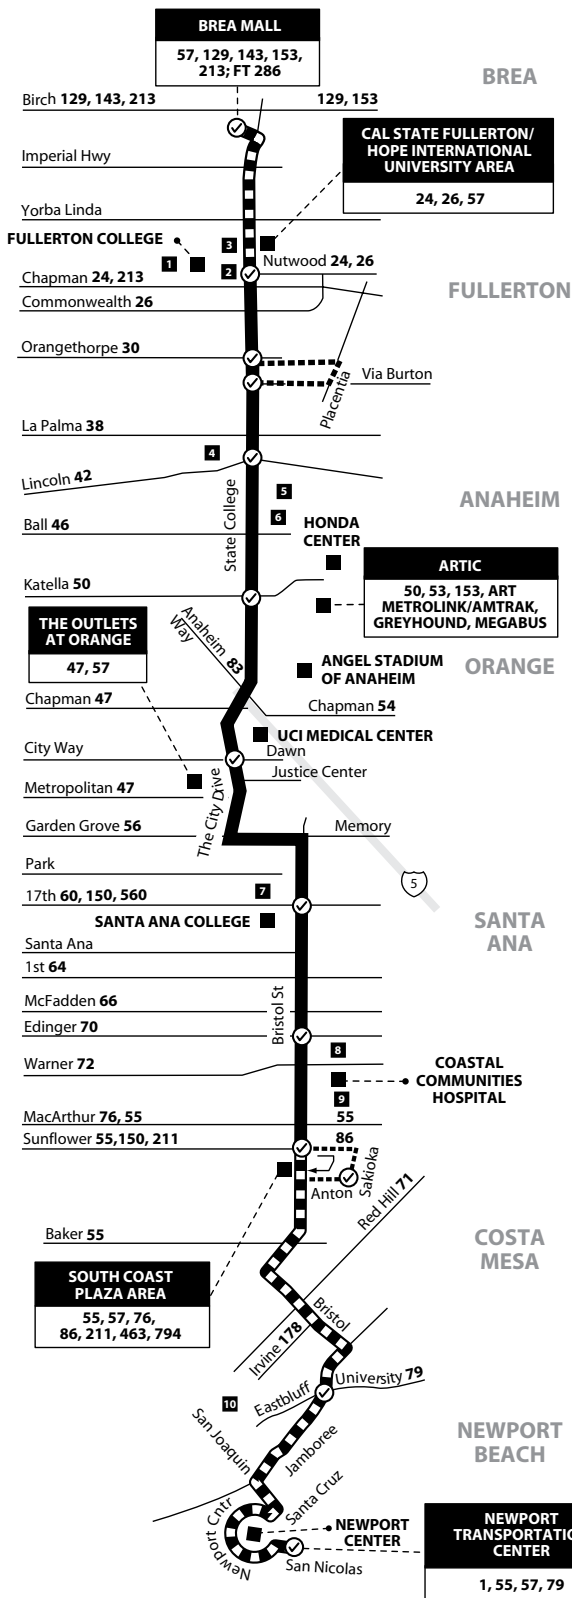

57/57X

Brea to Newport Beach via State College Blvd / Bristol St

**Route 57 Xpress
weekday service area.
57 Xpress trips only
stop at indicated stops.**

LEGEND / LEYENDA

- Scheduled Departure
- Regular Route 57 Routing
- 57X Weekday Routing and Stops
- 57X Weekday Southbound Only Stops
- 57X Weekday Northbound Only Stops
- Turn Around For Short Turn Only
- No Service On Some Trips
- Middle or High School

FT = Foothill Transit
 Numbers on streets indicate transfers.
 Números en la calle indican transbordos.

SERVICE TO / SERVICIO A

Brea

- Brea Mall
- Brea Civic Center

Fullerton

- 1 - Craig Regional Park
- 1 - Fullerton Union High School
- 2 - Fullerton College
- 2 - La Vista High School
- 3 - Troy High School
- 3 - Cal State Fullerton
- 3 - Hope International University
- 3 - Western State University Law School

Route 57Xpress service area. Route 57X only makes stops indicated on map on page 73 between Orangethorpe and Sunflower. Other stops in this area are served by regular Route 57.

Ruta 57Xpress área de servicio. Ruta 57X sólo hace paradas indicadas en el mapa en la página 73 entre Orangethorpe y Sunflower. Otras paradas en esta área son atendidas por la ruta regular de 57.

 Route 57Xpress service area. Route 57X only makes stops indicated on map on page 73 between Orangethorpe and Sunflower. Other stops in this area are served by regular Route 57.
Ruta 57Xpress área de servicio. Ruta 57X sólo hace paradas indicadas en el mapa en la página 73 entre Orangethorpe y Sunflower. Otras paradas en esta área son atendidos por la ruta regular de 57.