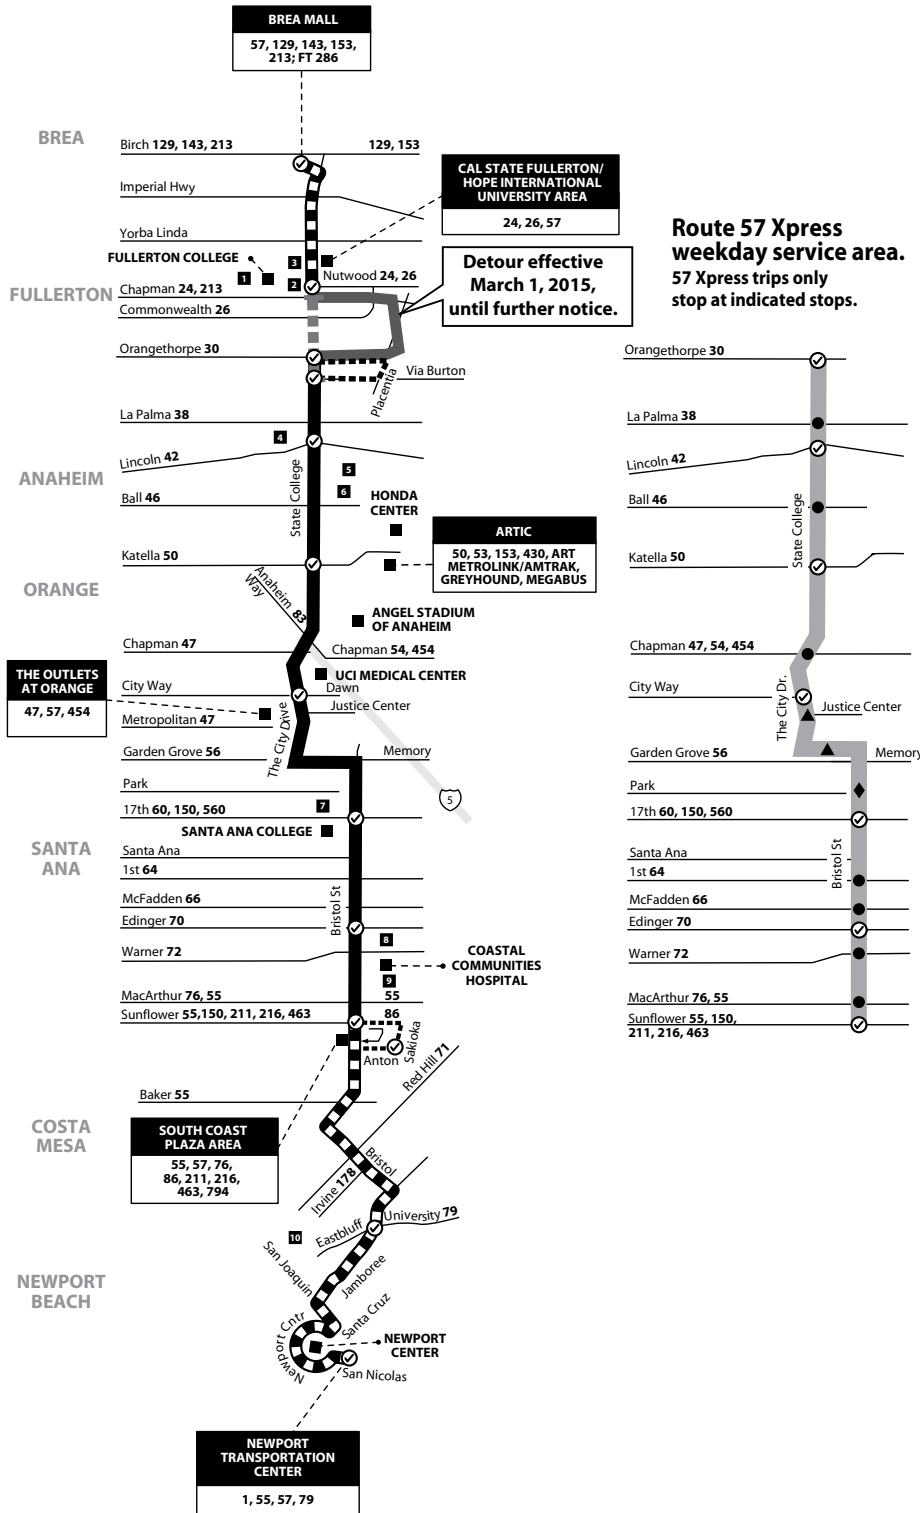

## Brea to Newport Beach via State College Blvd / Bristol St

**Route 57 Xpress  
weekday service area.**  
57 Xpress trips only  
stop at indicated stops.

**Detour effective  
March 1, 2015,  
until further notice.**

**ARTIC**  
50, 53, 153, 430, ART  
METROLINK/AMTRAK,  
GREYHOUND, MEGABUS

**THE OUTLETS  
AT ORANGE**  
47, 57, 454

**LEGEND / LEYENDA**

- Scheduled Departure
- Regular Route 57 Routing
- 57X Weekly Routing and Stops
- 57X Weekly Southbound Only Stops
- 57X Weekly Northbound Only Stops
- Detour
- Road Closure
- Turn Around For Short Turn Only
- No Service On Some Trips
- Middle or High School
- FT = Foothill Transit