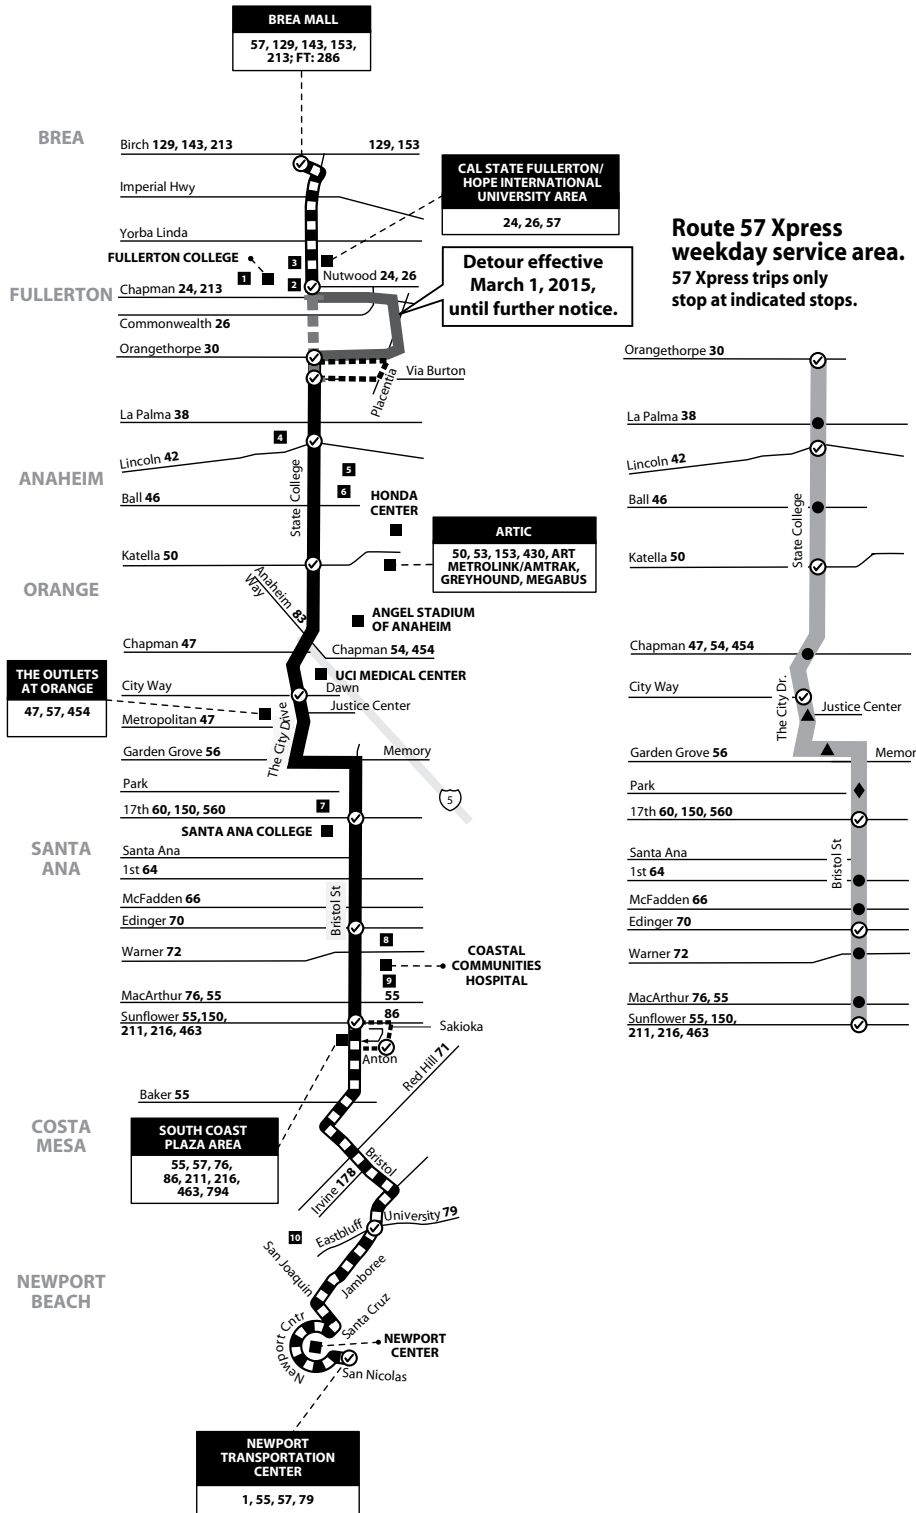

57/57X

Brea to Newport Beach via State College Blvd / Bristol St

**Route 57 Xpress
weekday service area.**
57 Xpress trips only
stop at indicated stops.

**Detour effective
March 1, 2015,
until further notice.**

ARTIC
50, 53, 153, 430, ART
METROLINK/AMTRAK,
GREYHOUND, MEGABUS

LEGEND / LEYENDA

- Scheduled Departure
- Regular Route 57 Routing
- 57X Weekly Routing and Stops
- 57X Weekly Southbound Only Stops
- 57X Weekly Northbound Only Stops
- Detour
- Road Closure
- Turn Around For Short Turn Only
- No Service On Some Trips
- Middle or High School
- Foothill Transit

Numbers on streets indicate transfers.
Números en la calle indican transbordos.

SERVICIO TO / SERVICIO A

Brea

- Brea Mall
- Brea Civic Center

Fullerton

- Craig Regional Park
- 1** - Fullerton Union High School
- Fullerton College
- 2** - La Vista High School
- 3** - Troy High School
- Cal State Fullerton
- Hope International University
- Western State University Law School

Route 57Xpress service area. Route 57X only makes stops indicated on map on page 73 between Orangethorpe and Sunflower. Other stops in this area are served by regular Route 57.
Ruta 57Xpress área de servicio. Ruta 57X sólo hace paradas indicadas en el mapa en la página 73 entre Orangethorpe y Sunflower. Otras paradas en esta área son atendidas por la ruta regular de 57.