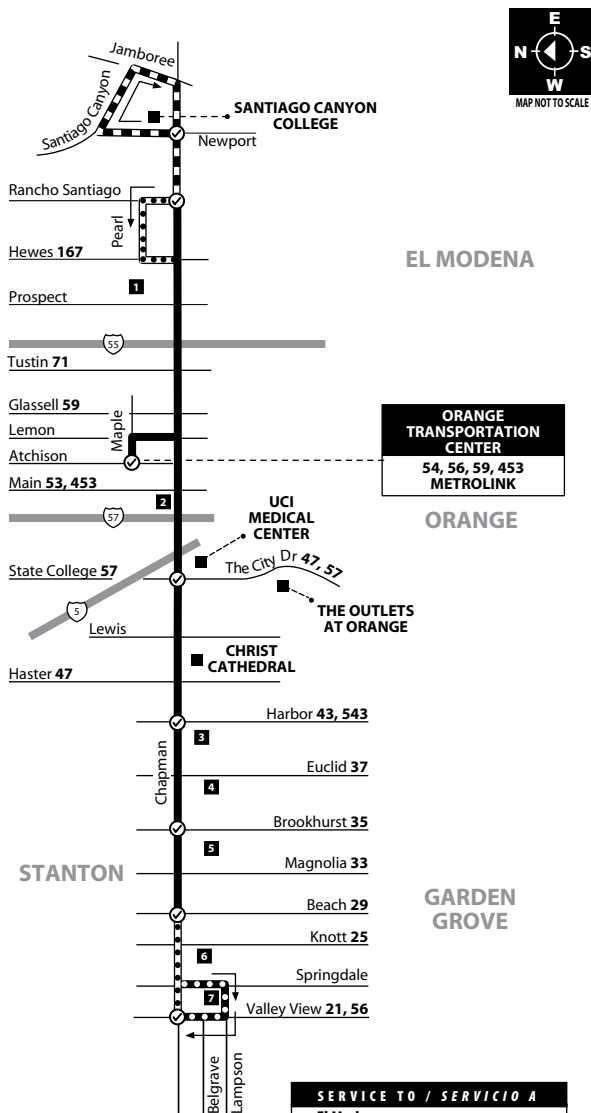

**NOTE:** This route does not operate east of Rancho Santiago St. on Sundays.  
**NOTA:** Esta ruta no opera al este de Rancho Santiago St. los domingos.

**Garden Grove to Orange**  
 via Chapman Ave

**54**

**LEGEND / LEYENDA**

- ⊙ Scheduled Departure
- Regular Routing
- Westbound Only
- Monday - Saturday Only
- No Service on Some Trips
- 1 Middle or High School

Numbers on streets indicate transfers.  
 Números en la calle indican transbordos.

*Continued on next page.*

Route 054/121217

NOTE: This route does not operate east of Rancho Santiago St. on Sundays.  
 NOTA: Esta ruta no opera al este de Rancho Santiago St. los domingos.