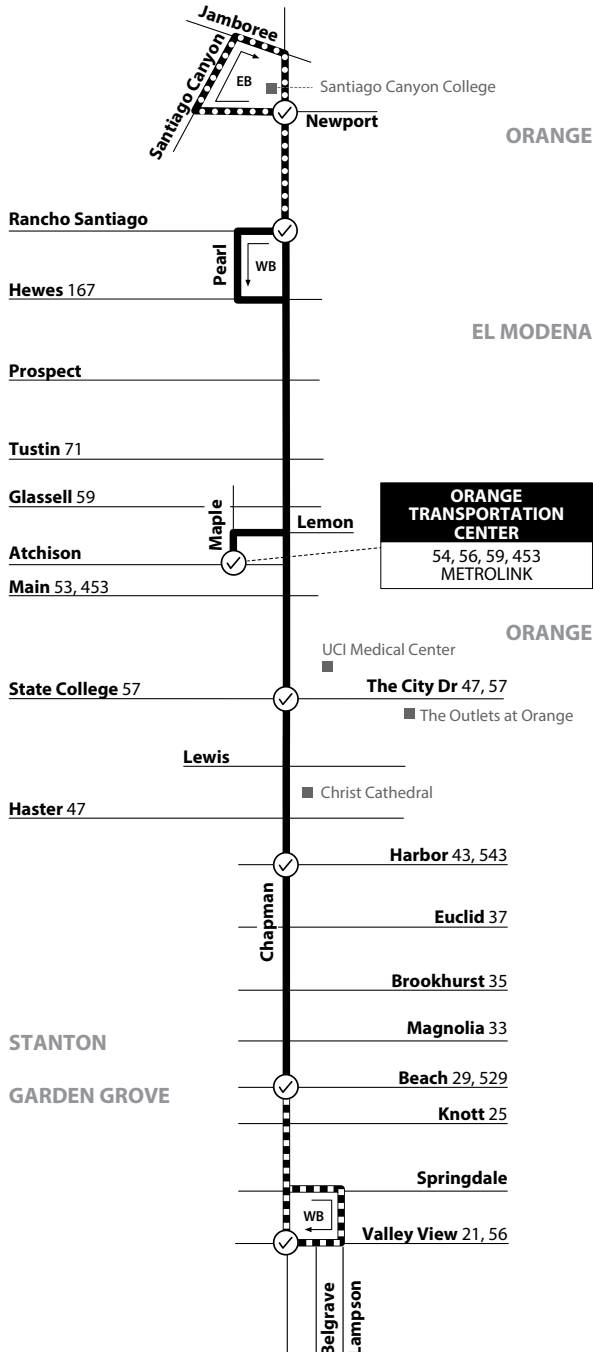

NOTE: This route does not operate east of Rancho Santiago St. on Sundays.  
 NOTA: Esta ruta no opera al este de Rancho Santiago St. los domingos.

**Garden Grove to Orange**  
 via Chapman Ave

**54**

**Monday - Friday**  
**EASTBOUND To: Orange**