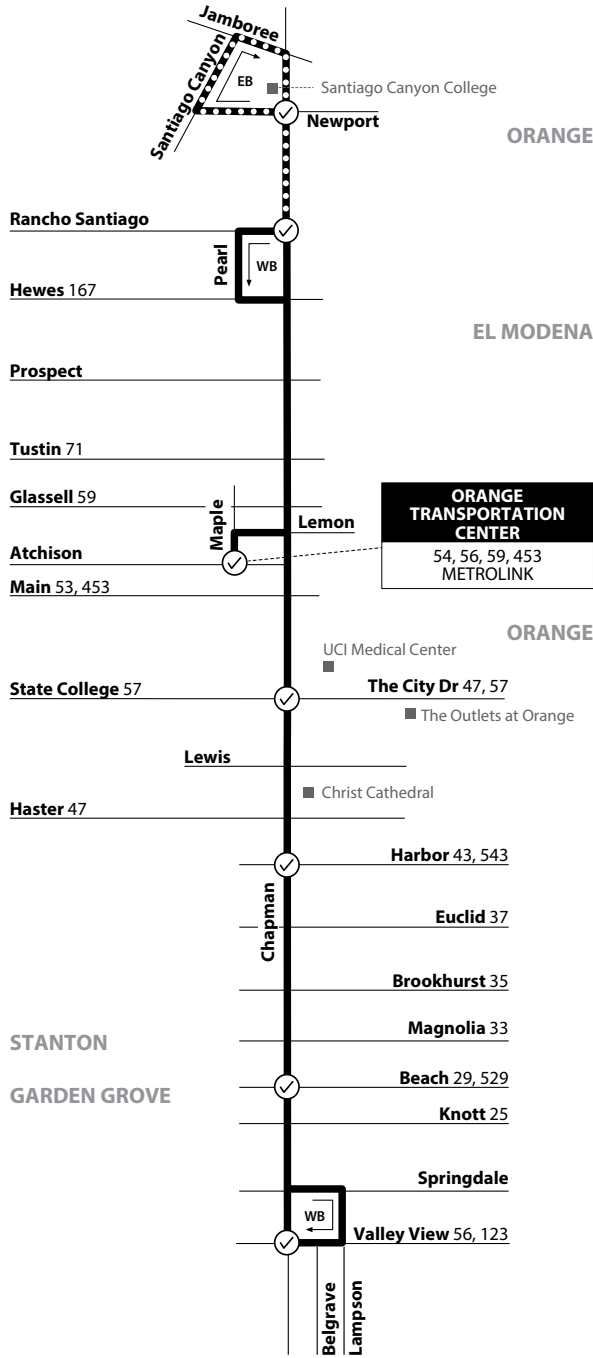

NOTE: This route does not operate east of Rancho Santiago St. on Sundays.
NOTA: Esta ruta no opera al este de Rancho Santiago St. los domingos.

Monday-Friday EASTBOUND To: Orange

Chapman & Valley View	Chapman & Beach	Chapman & Brookhurst	Chapman & Harbor	Chapman & City Drive	Orange Transportation Center	Rancho Santiago & Chapman	Chapman & Rancho Santiago	Santiago Canyon College
4:59	5:07	5:15	5:24	5:31	5:41	5:56	6:10
5:32	5:40	5:48	5:57	6:04	6:14	6:29		
6:02	6:10	6:18	6:27	6:34	6:44	6:59	7:13
6:21	6:29	6:37	6:47	6:54	7:05	7:23		
6:41	6:49	6:57	7:07	7:14	7:25	7:41	7:55
7:01	7:09	7:17	7:27	7:34	7:45	8:03		
7:21	7:29	7:37	7:47	7:54	8:05	8:21	8:35
7:41	7:49	7:57	8:07	8:14	8:25	8:43		
8:04	8:12	8:20	8:30	8:37	8:48	9:04	9:18
8:24	8:32	8:40	8:50	8:57	9:08	9:26		
8:54	9:02	9:10	9:20	9:27	9:38	9:54	10:08
9:24	9:32	9:40	9:50	9:57	10:08	10:24	10:38
9:54	10:02	10:10	10:20	10:27	10:38	10:54	11:09
10:24	10:32	10:40	10:50	10:57	11:08	11:24	11:39
10:54	11:02	11:10	11:20	11:27	11:38	11:54	12:09
11:24	11:32	11:40	11:50	11:57	12:08	12:24	12:39
11:54	12:02	12:10	12:20	12:27	12:38	12:54	1:09
12:22	12:30	12:39	12:50	12:57	1:08	1:25	1:40
12:52	1:00	1:09	1:20	1:27	1:38	1:55	2:10
1:22	1:30	1:39	1:50	1:57	2:08	2:25	2:40
1:52	2:00	2:09	2:20	2:27	2:38	2:55	3:10
2:12	2:20	2:29	2:40	2:47	2:58	3:15	3:30
2:32	2:40	2:49	3:00	3:07	3:18	3:35	3:50
2:44	2:52	3:01	3:12	3:19	3:30	3:47	4:02
2:59	3:07	3:16	3:27	3:34	3:45	4:02	4:17
3:14	3:22	3:31	3:42	3:49	4:00	4:18		
3:27	3:35	3:44	3:55	4:02	4:13	4:30	4:45
3:42	3:51	4:00	4:10	4:17	4:28	4:46		
3:57	4:06	4:15	4:25	4:32	4:43	5:00	5:16
4:12	4:21	4:30	4:40	4:47	4:58	5:16		
4:24	4:33	4:42	4:52	4:59	5:10	5:27	5:43
4:44	4:53	5:02	5:12	5:19	5:30	5:48		
5:12	5:21	5:30	5:40	5:47	5:58	6:15	6:31
5:42	5:51	6:00	6:10	6:17	6:28	6:45	7:01
6:12	6:21	6:30	6:40	6:47	6:58	7:15	7:31
6:46	6:54	7:01	7:10	7:16	7:26	7:39	7:51
7:16	7:24	7:31	7:40	7:46	7:56	8:09	8:21
7:46	7:54	8:01	8:10	8:16	8:26	8:39	8:51
8:16	8:24	8:31	8:40	8:46	8:56	9:09	9:21
8:46	8:54	9:01	9:10	9:16	9:26	9:39	9:51
9:46	9:54	10:01	10:10	10:16	10:26	10:39	10:51