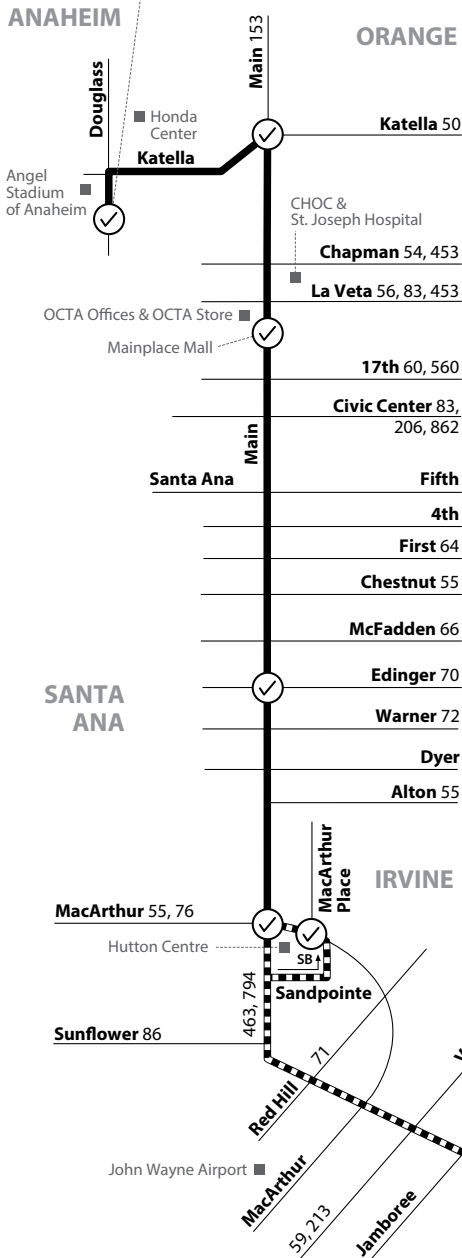

53/53X

Anaheim to Irvine via Main St

ARTIC
50, 53, 153; ART;
METROLINK/AMTRAK,
GREYHOUND, MEGABUS

Route 53 Xpress weekday service area.
53 Xpress trips only stop at indicated stops.

- SERVICE TO / SERVICIO A**
- Anaheim**
- Anaheim Regional Transportation Intermodal Center (ARTIC)
- Orange**
- Batavia Industrial Park
 - Children's Hospital-CHOC
 - St. Joseph Hospital
 - OCTA Offices & OCTA Store
 - Portola Middle School
- Santa Ana**
- MainPlace Mall
 - Discovery Cube
 - Bowers Museum
 - St. Joseph Ballet
 - Santa Ana Civic Center
 - County Courthouse
 - Ronald Reagan Federal Courthouse
 - Willard Intermediate School
 - Orange County High School of the Arts
 - Santa Ana High School
 - Julia C. Lathrop Intermediate School
 - Cesar E. Chavez High School
 - Saddleback High School
 - Douglas MacArthur Fundamental Intermediate School
 - Hutton Centre
 - John Wayne Airport
- Irvine**
- Woodbridge High School

LEGEND
LEYENDA

Scheduled Departure
 Regular Route 53 Routing
 53X Weekday Routing and Stops
 No Service On Some Trips

FT = Foothill Transit | ART = Anaheim Resort Transit
 Numbers on streets indicate transfers. *Números en la calle indican transbordos.*

Route 53Xpress service area. Route 53X only makes stops indicated on map on page 56 between ARTIC and MacArthur. Other stops in this area are served by regular Route 53.
 Ruta 53Xpress área de servicio. Ruta 53X sólo hace paradas indicadas en el mapa en la página 56 entre ARTIC y MacArthur. Otras paradas en esta área son atendidos por la ruta regular de 53.
 F = Times are approximate/Los horarios son aproximados.
 *** = Route 53X stops at these locations. Stop is not a timepoint.