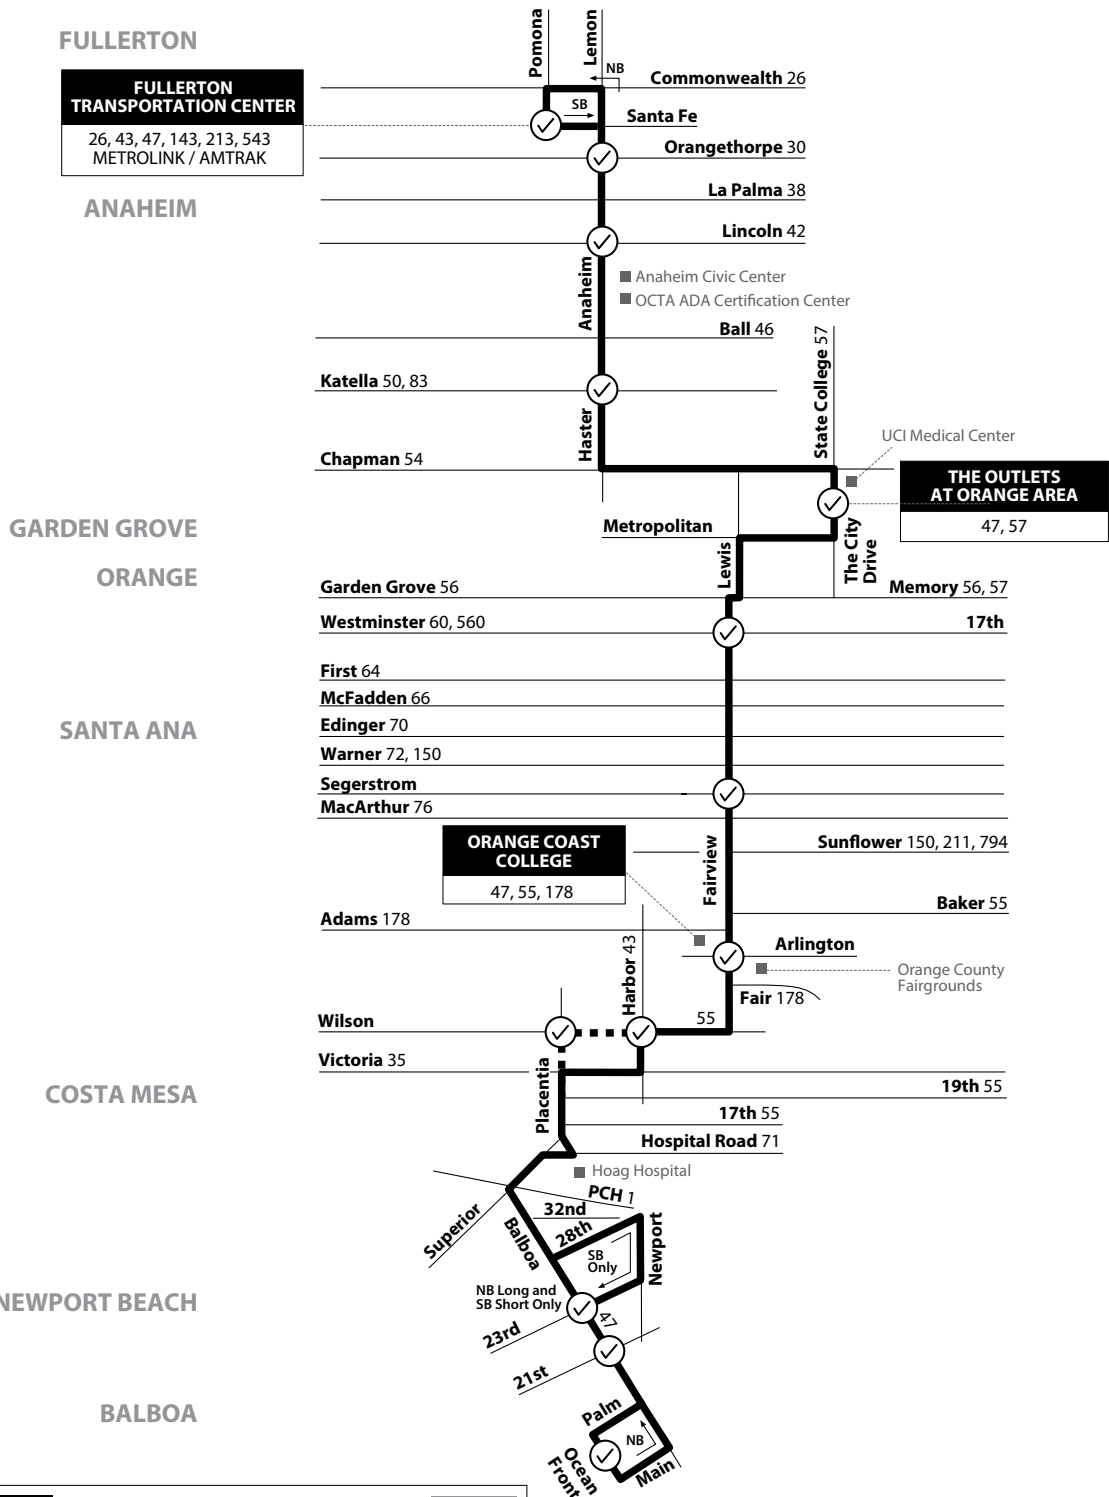

47/A

Fullerton to Balboa via Anaheim Blvd / Fairview St

LEGEND LEYENDA				 <small>MAP NOT TO SCALE</small>
	Scheduled Departure	Regular Routing	47A Routing	

Route 047/121217 Numbers on streets indicate transfers. *Números en la calle indican transbordos.*

Monday - Friday
NORTHBOUND To: Fullerton

	Ocean Front & Palm	Balboa & 23rd	Wilson & Placentia	Wilson & Harbor	Fairview & Arlington	Fairview & Segerstrom	Fairview & Westminster	The Outlets at Orange	Anaheim & Katella	Anaheim & Lincoln	Lenon & Orangehorpe	Fullerton Transportation Center
A	523	3:50	4:20	4:48	5:10	5:29	5:42	5:45	6:00	6:07	6:22	6:33
A	625	6:49	7:04	7:19	7:38	7:54	8:12	8:25	8:42	8:55	9:10	9:20
A	730	7:38	7:54	8:12	8:25	8:42	8:55	9:10	9:20	9:32	9:37	9:50
A	825	8:12	8:25	8:42	8:55	9:10	9:20	9:32	9:37	9:50	9:54	10:06
A	926	9:15	9:35	9:55	10:03	10:14	10:31	10:41	10:53	11:05	11:13	11:17
A	1026	10:18	10:35	10:51	11:05	11:15	11:23	11:34	11:42	11:56	12:09	12:17
A	1126	11:15	11:35	11:51	12:03	12:14	12:23	12:34	12:51	1:02	1:12	1:22
A	1226	12:15	12:35	12:51	1:03	1:14	1:31	1:42	1:56	2:09	2:17	2:22
A	130	1:16	1:39	1:55	2:07	2:19	2:39	2:50	3:04	3:17	3:26	3:31
S		1:54	2:14	2:32	2:40	2:54	3:22	3:34	3:48	4:02	4:11	4:16
S	2:18	2:27	2:43	2:47	2:55	3:03	3:37	3:49	4:03	4:17	4:26	4:31
A	3:05	3:14	3:32	3:36	3:44	3:58	4:24	4:36	4:50	5:04	5:13	5:18
A	4:07	4:16	4:33	4:37	4:45	5:00	5:28	5:41	5:57	6:10	6:21	6:26
A	5:14	5:23	5:40	5:44	5:52	6:06	6:31	6:42	6:56	7:08	7:16	7:21
	6:14	6:23	6:43	6:51	7:05	7:24	7:34	7:45	7:57	8:05	8:10	8:10
	7:08	7:16	7:34	7:40	7:51	8:06	8:16	8:27	8:38	8:45	8:49	8:49
	8:09	8:17	8:35	8:41	8:51	9:06	9:16	9:26	9:35	9:42	9:46	9:46
	9:09	9:17	9:35	9:41	9:51	10:06	10:16	10:26	10:35	10:42	10:46	10:46
	10:09	10:17	10:35	10:41	10:51	11:06	11:16	11:26	11:35	11:42	11:46	11:46

A = Operates routing via Fairview, Wilson, and Placentia/Opera la ruta por Fairview, Wilson y Placentia.