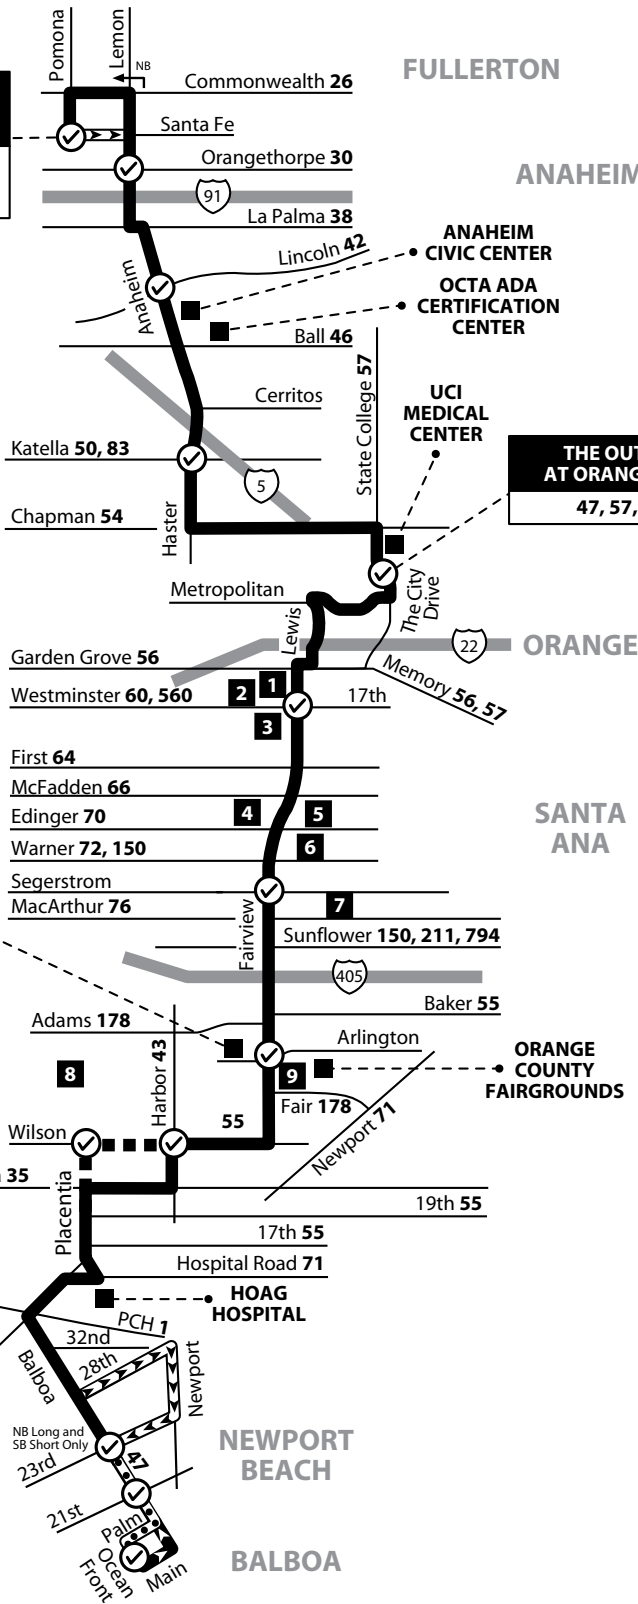

## Fullerton to Balboa via Anaheim Blvd / Fairview St

**FULLERTON  
TRANSPORTATION  
CENTER**  
26, 43, 47, 143,  
213, 543, LHE 103B  
METROLINK / AMTRAK

**LEGEND / LEYENDA**

- Scheduled Departure
- Regular Routing
- Southbound Short Only
- 47A Routing
- No Service on Some Trips
- Middle or High School

A = Operates routing via Fairview, Wilson, and Placentia/Opera la ruta por Fairview, Wilson y Placentia.