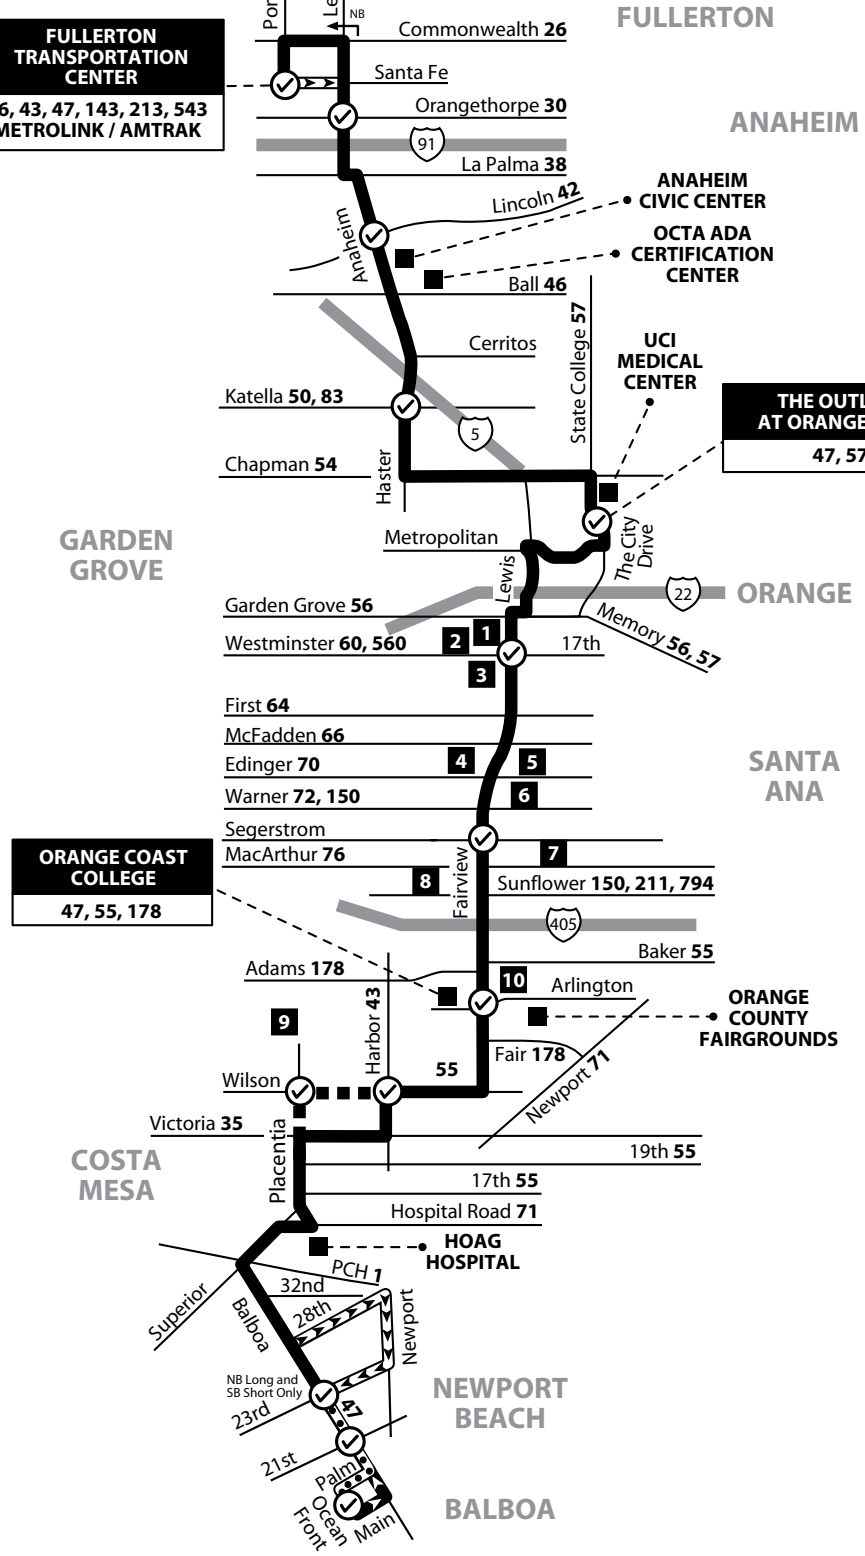

47/A

Fullerton to Balboa via Anaheim Blvd / Fairview St

**FULLERTON
TRANSPORTATION
CENTER**
26, 43, 47, 143, 213, 543
METROLINK / AMTRAK

LEGEND / LEYENDA

- Scheduled Departure
- Regular Routing
- Southbound Short Only
- 47A Routing
- No Service on Some Trips
- Middle or High School

FT = Foothill Transit
Numbers on streets indicate transfers.
Números en la calle indican transbordos.

**THE OUTLETS
AT ORANGE AREA**
47, 57

**ORANGE COAST
COLLEGE**
47, 55, 178

SERVICE TO / SERVICIO A

Fullerton

- Fullerton Transportation Center (Metrolink/Amtrak)
- Orangefair Mall

Anaheim

- Anaheim Civic Center
- Anaheim Museum
- Anaheim Indoor Marketplace
- OCTA ADA Certification Center
- Western Medical Center

A = Operates routing via Fairview, Wilson, and Placentia/Opera la ruta por Fairview, Wilson y Placentia.