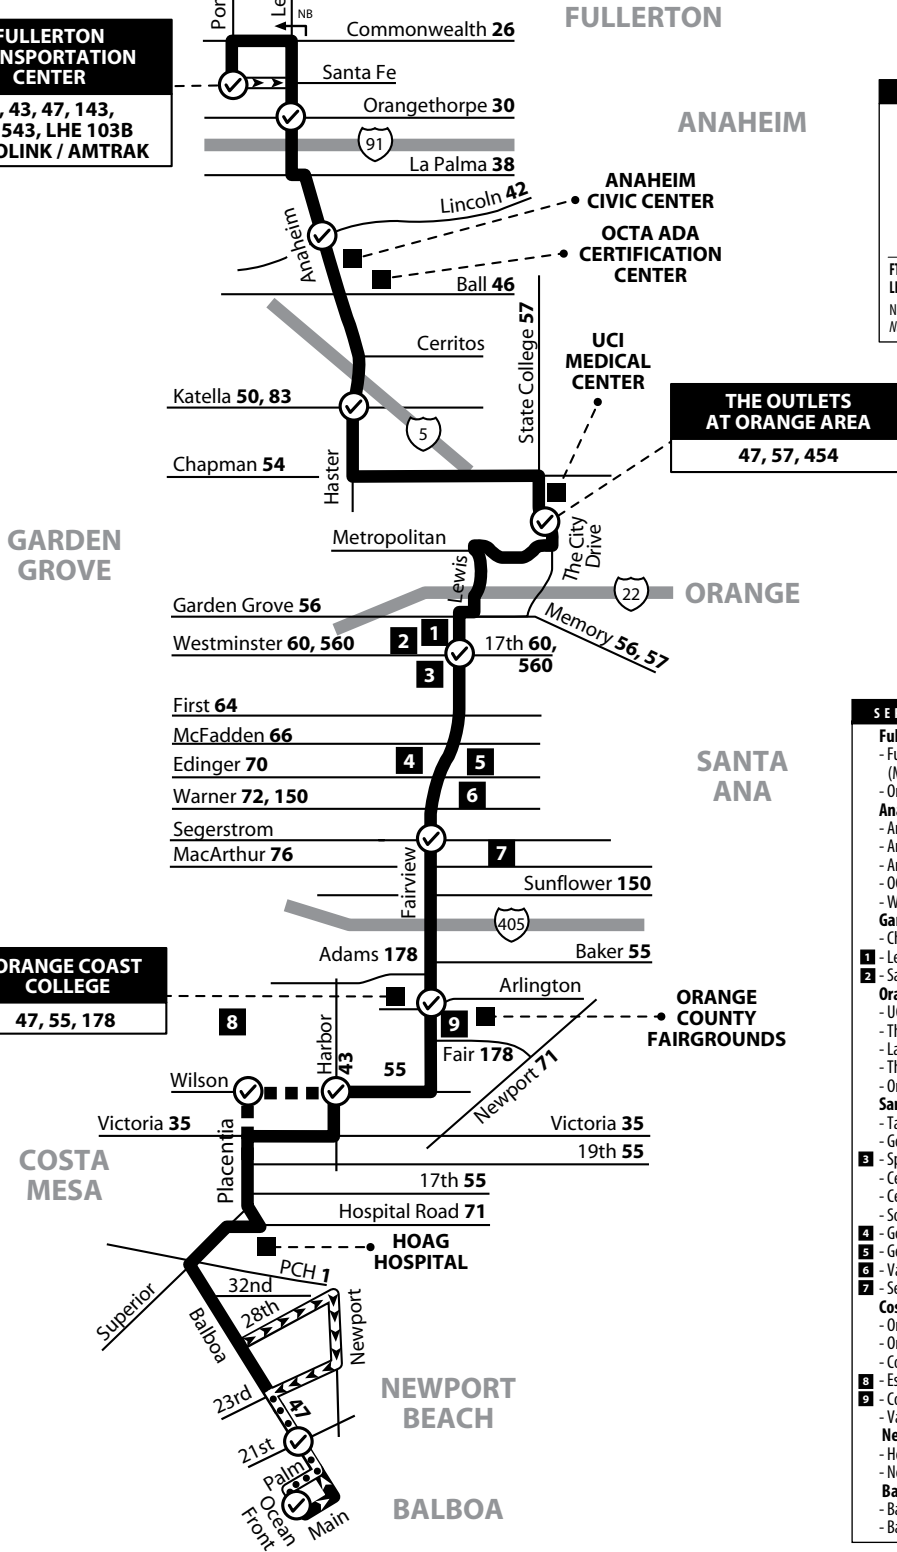

47/A

Fullerton to Balboa via Anaheim Blvd / Fairview St

**FULLERTON
TRANSPORTATION
CENTER**
26, 43, 47, 143,
213, 543, LHE 103B
METROLINK / AMTRAK

LEGEND / LEYENDA

- Scheduled Departure
- Regular Routing
- Southbound Short Only
- 47A Routing
- No Service on Some Trips
- Middle or High School

FT = Foothill Transit
LHE = La Habra Express
Numbers on streets indicate transfers.
Números en la calle indican transbordos.

- SERVICE TO / SERVICIO A**
- Fullerton**
- Fullerton Transportation Center (Metrolink/Amtrak)
 - OrangeFair Mall
- Anaheim**
- Anaheim Civic Center
 - Anaheim Museum
 - Anaheim Indoor Marketplace
 - OCTA ADA Certification Center
 - Western Medical Center
- Garden Grove**
- Christ Cathedral
- Orange**
- 1 - Leroy L. Doig Intermediate School
 - 2 - Santiago High School
 - UCI Medical Center
 - The Outlets at Orange
 - Lamoreaux Justice Center
 - Theo Lacy Jail
 - Orangewood Children's Home
- Santa Ana**
- Talbert Medical Group
 - Goodwill Industries
- Costa Mesa**
- 3 - Spurgeon Intermediate School
 - Centennial Regional Park
 - Centennial Heritage Museum
 - South Coast Marketplace
 - 4 - Godinez Fundamental High School
 - 5 - Gerald P. Carr Intermediate School
 - 6 - Valley High School
 - 7 - Segerstrom High School
 - Orange Coast College
 - Orange County Fairgrounds
 - Costa Mesa Civic Center
 - 8 - Estancia High School
 - 9 - Costa Mesa High School
 - Vanguard University
- Newport Beach**
- Hoag Hospital
 - Newport Pier
- Balboa**
- Balboa Peninsula
 - Balboa Pier

A = Operates routing via Fairview, Wilson, and Placentia/Opera la ruta por Fairview, Wilson y Placentia.