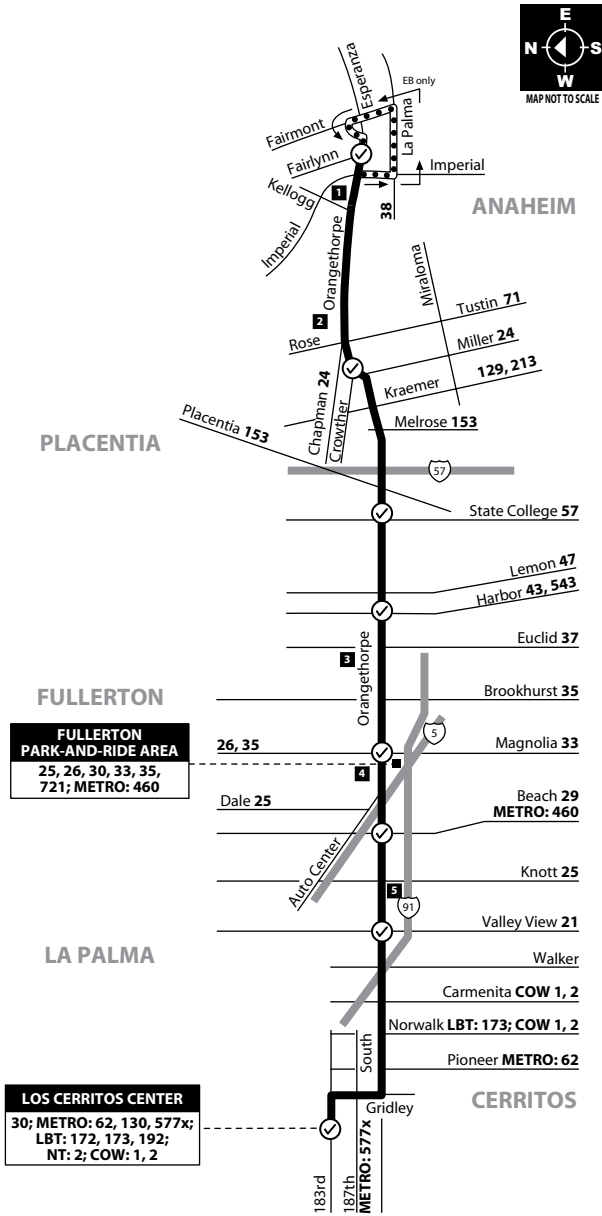

Monday - Friday EASTBOUND To: Anaheim

Los Cerritos Center	Orangethorpe & Valley View	Orangethorpe & Beach	Orangethorpe & Magnolia	Orangethorpe & Harbor	Orangethorpe & State College	Orangethorpe & Crowther	Esperanza & Fairlynn
4:14	4:25	4:30	4:34	4:44	4:51	4:58	5:15
4:39	4:50	4:55	4:59	5:09	5:16	5:23	5:40
5:03	5:14	5:20	5:24	5:34	5:42	5:49	6:09
5:28	5:39	5:45	5:49	5:59	6:07	6:14	6:34
5:52	6:05	6:12	6:17	6:29	6:37	6:44	7:04
6:17	6:33	6:40	6:46	6:59	7:07	7:16	7:39
6:47	7:03	7:10	7:16	7:29	7:37	7:46	8:09
7:11	7:28	7:37	7:43	7:59	8:08	8:18	8:40
7:46	8:03	8:10	8:16	8:29	8:37	8:45	9:05
8:16	8:33	8:40	8:46	8:59	9:07	9:15	9:35
8:46	9:03	9:10	9:16	9:29	9:37	9:45	10:04
9:16	9:33	9:40	9:46	9:59	10:07	10:15	10:34
9:46	10:03	10:10	10:16	10:29	10:37	10:45	11:04
10:16	10:33	10:40	10:46	10:59	11:07	11:15	11:34
10:46	11:04	11:11	11:17	11:29	11:38	11:46	12:07
11:16	11:34	11:41	11:47	11:59	12:08	12:16	12:37
11:46	12:04	12:11	12:17	12:29	12:38	12:46	1:07
12:16	12:34	12:41	12:47	12:59	1:08	1:16	1:37
12:46	1:04	1:11	1:17	1:29	1:38	1:46	2:07
1:16	1:34	1:41	1:47	1:59	2:08	2:16	2:37
1:46	2:04	2:11	2:17	2:29	2:38	2:46	3:08
2:16	2:34	2:41	2:47	2:59	3:08	3:16	3:38
2:37	2:58	3:06	3:12	3:24	3:33	3:41	4:04
3:03	3:24	3:32	3:38	3:50	3:59	4:07	4:30
3:29	3:50	3:58	4:04	4:16	4:25	4:33	4:56
3:55	4:16	4:24	4:30	4:42	4:51	4:59	5:22
4:25	4:46	4:54	5:00	5:12	5:21	5:29	5:52
4:55	5:16	5:24	5:30	5:42	5:51	5:59	6:22
5:25	5:46	5:54	6:00	6:12	6:21	6:29	6:52
5:57	6:17	6:25	6:30	6:42	6:50	6:57	7:18
6:27	6:47	6:55	7:00	7:12	7:20	7:27	7:48
6:57	7:17	7:25	7:30	7:42	7:50	7:57	8:18
7:23	7:43	7:51	7:56	8:08	8:16	8:23	8:44
7:54	8:14	8:21	8:26	8:37	8:45	8:51	9:12
8:24	8:44	8:51	8:56	9:07	9:15	9:21	9:41
9:01	9:18	9:24	9:28	9:37	9:44	9:50	10:09
9:31	9:48	9:54	9:58	10:07	10:14	10:20	10:39
10:05	10:20	10:25	10:29	10:37	10:43		
10:35	10:50	10:55	10:59	11:07	11:13		

1. **SERVICE TO / SERVICIO A**
2. **Anaheim**
     - 1 - Esperanza High School
     - Anaheim Canyon Business Center
   - **Placentia**
     - 2 - El Camino Real High School
   - **Fullerton**
     - Orangefair Mall
     - Fullerton Park-and-Ride
   - 3 - Nicolas Junior High School
   - **Buena Park**
     - 4 - Buena Park High School
     - 5 - Buena Park Junior High School
   - **La Palma**
   - **Cerritos**
     - Los Cerritos Center

LEGEND / LEYENDA

- ⊙ Scheduled Departure
- Regular Routing
- - - Detour
- --- Eastbound Only
- 1 Middle or High School

COW = Cerritos On Wheels
LBT = Long Beach Transit
NT = Norwalk Transit
METRO = Los Angeles Metro

Numbers on streets indicate transfers.
Números en la calle indican transbordos.

Route 030/013017