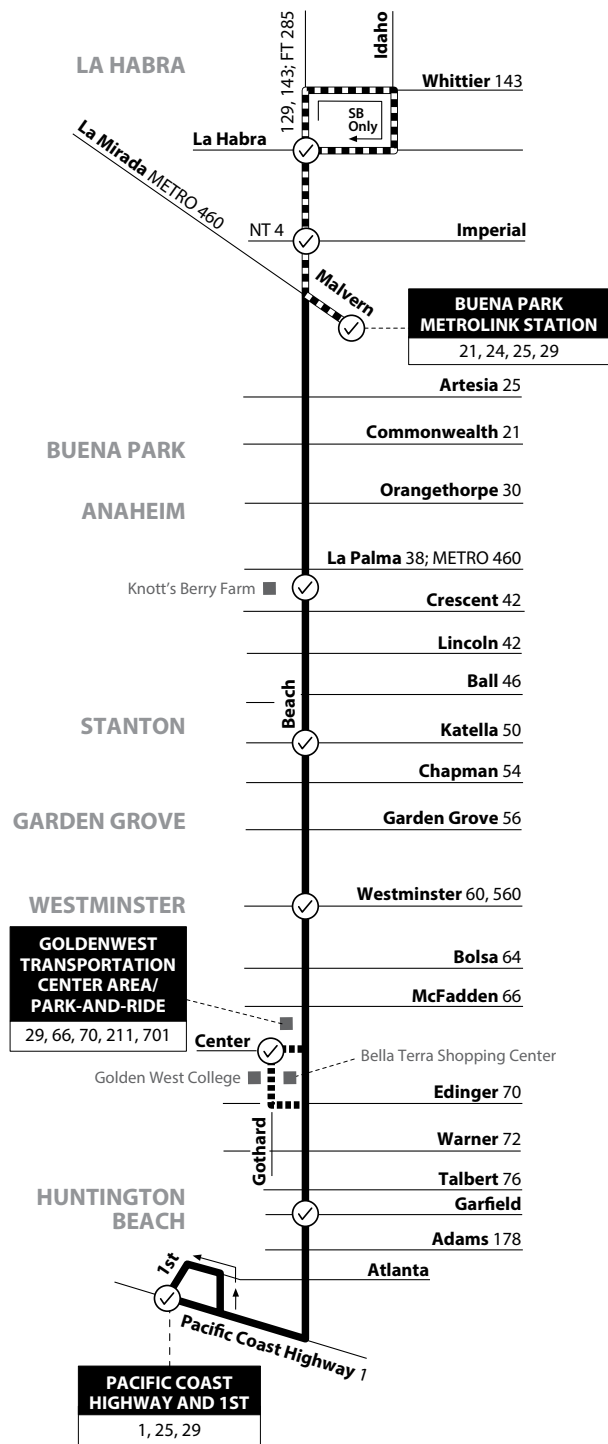

29/A

La Habra to Huntington Beach via Beach Blvd

NOTE: TAP card only accepted from La Palma to Malvern.
NOTA: Tarjeta TAP sólo aceptada de La Palma a Malvern.

LEGEND
LEYENDA

Scheduled Departure
 Regular Routing
 No Service On Some Trips
 29A Routing

METRO = Los Angeles Metro | NT = Norwalk Transit
FT = Foothill Transit

Route 029/082618
Numbers on streets indicate transfers. *Números en la calle indican transbordos.*

Monday - Friday NORTHBOUND To: La Habra

A = These trips serve the Goldenwest Transportation Center.
Estos viajes se detienen en el Centro de Transporte Goldenwest.

Saturday SOUTHBOUND To: Huntington Beach

Sunday & Holiday NORTHBOUND To: La Habra