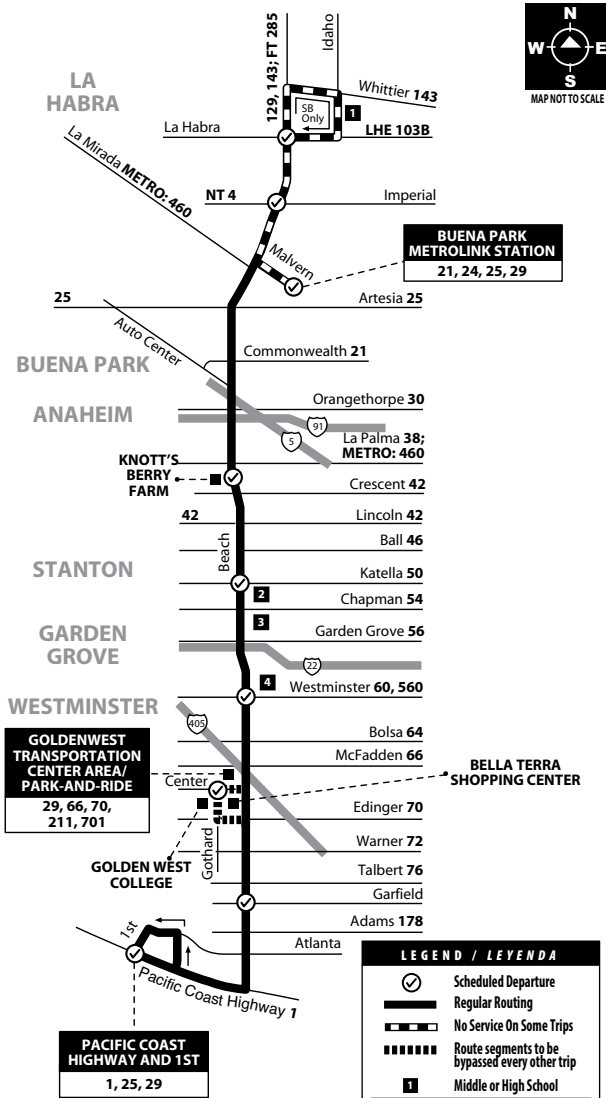

29/A

La Habra to Huntington Beach via Beach Blvd

Monday - Friday NORTHBOUND To: La Habra

	Pacific Coast Hwy & 1st	Beach & Garfield	Center & Gothard	Beach & Westminster	Beach & Katella	Knott's Berry Farm	Buena Park Metrolink Station	Beach & Imperial	Beach & La Habra
A	4:05	4:14	4:28	4:38	4:46	4:55	.....	5:11	5:17
A	4:34	4:44	4:58	5:08	5:19	5:29	5:43	.....	.....
A	5:03	5:13	5:28	5:38	5:49	6:00	.....	6:19	6:25
A	5:23	5:33	5:48	5:58	6:09	6:20	6:35	.....	.....
A	5:42	5:53	.....	6:13	6:24	6:35	.....	6:54	7:00
A	5:50	6:01	6:16	6:28	6:40	6:51	7:06	.....	.....
A	6:09	6:21	.....	6:43	6:56	7:08	.....	7:29	7:35
A	6:18	6:30	6:46	6:58	7:11	7:23	7:38	.....	.....
A	6:39	6:51	.....	7:13	7:26	7:38	.....	7:59	8:05
A	6:45	6:57	7:15	7:27	7:40	7:55	8:10	.....	.....
A	7:07	7:19	.....	7:41	7:54	8:09	.....	8:31	8:37
A	7:13	7:25	7:43	7:55	8:08	8:21	8:36	.....	.....
A	7:32	7:44	.....	8:06	8:19	8:32	.....	8:54	9:00
A	7:35	7:47	8:05	8:17	8:30	8:40	8:58	.....	.....
A	7:57	8:09	.....	8:32	8:45	8:58	.....	9:20	9:26
A	8:10	8:22	8:40	8:52	9:05	9:18	9:33	.....	.....
A	8:34	8:46	.....	9:11	9:24	9:37	.....	9:59	10:05
A	8:48	9:00	9:18	9:30	9:43	9:56	10:11	.....	.....
A	9:12	9:24	.....	9:49	10:02	10:15	.....	10:37	10:43
A	9:23	9:35	9:55	10:08	10:21	10:33	10:48	.....	.....
A	9:49	10:02	.....	10:27	10:40	10:52	.....	11:14	11:20
A	9:57	10:12	10:32	10:45	10:58	11:10	11:26	.....	.....
A	10:20	10:35	.....	11:03	11:16	11:28	.....	11:50	11:56
A	10:35	10:48	11:08	11:21	11:35	11:49	12:05	.....	.....
A	11:00	11:13	.....	11:41	11:55	12:09	.....	12:31	12:38
A	11:14	11:27	11:47	12:00	12:14	12:28	12:44	.....	.....
A	11:36	11:51	.....	12:19	12:33	12:47	.....	1:09	1:16
A	11:49	12:04	12:24	12:37	12:51	1:05	1:21	.....	.....
A	12:12	12:27	.....	12:55	1:09	1:23	.....	1:45	1:52
A	12:24	12:39	12:59	1:12	1:26	1:40	1:56	.....	.....
A	12:49	1:04	.....	1:32	1:46	2:00	.....	2:22	2:29
A	1:01	1:17	1:37	1:52	2:08	2:24	2:40	.....	.....
A	1:27	1:43	.....	2:11	2:28	2:46	.....	3:08	3:15
A	1:32	1:48	2:10	2:25	2:42	3:00	3:18	.....	.....
A	1:55	2:11	.....	2:39	2:56	3:14	.....	3:36	3:43
A	2:05	2:19	2:41	2:56	3:13	3:28	3:46	.....	.....
A	2:29	2:43	.....	3:11	3:28	3:42	.....	4:04	4:11
A	2:33	2:47	3:10	3:25	3:42	3:57	4:15	.....	.....
A	2:58	3:11	.....	3:39	3:56	4:12	.....	4:37	4:44
A	3:02	3:15	3:38	3:53	4:10	4:26	4:44	.....	.....
A	3:27	3:40	.....	4:08	4:25	4:41	.....	5:06	5:13
A	3:32	3:45	4:08	4:23	4:40	4:56	5:14	.....	.....
A	3:56	4:09	.....	4:37	4:54	5:09	.....	5:35	5:42
A	4:00	4:13	4:36	4:51	5:08	5:23	5:41	.....	.....
A	4:24	4:37	.....	5:05	5:22	5:37	.....	6:03	6:10
A	4:33	4:46	5:07	5:20	5:37	5:52	6:09	.....	.....
A	4:54	5:07	.....	5:35	5:52	6:07	.....	6:31	6:38
A	5:03	5:16	5:37	5:50	6:05	6:19	6:36	.....	.....
A	5:33	5:46	.....	6:14	6:28	6:42	.....	7:04	7:10
A	5:57	6:10	6:31	6:44	6:58	7:12	7:29	.....	.....
A	6:33	6:46	.....	7:14	7:28	7:40	.....	8:00	8:06
A	6:58	7:11	7:30	7:43	7:55	8:07	8:23	.....	.....
A	7:58	8:11	8:30	8:43	8:55	9:07	.....	9:25	9:30
A	9:03	9:15	9:34	9:47	9:59	10:10	10:24	.....	.....
A	10:07	10:19	10:38	10:51	11:02	11:13	.....	11:29	11:34
A	11:00	11:12	11:30	11:41	11:52	12:03	12:17	.....	.....