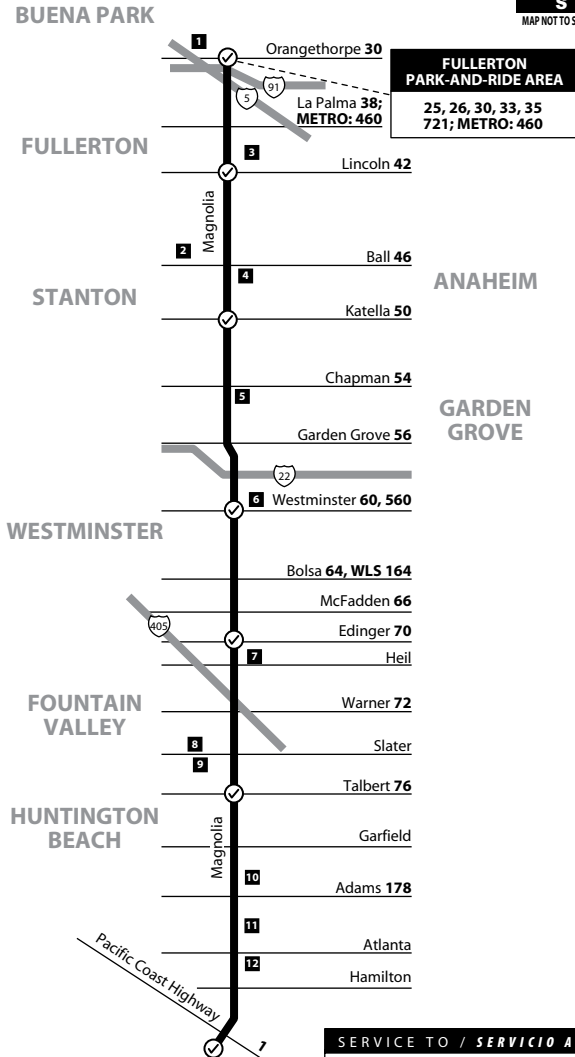

1. **SERVICE TO / SERVICIO A**
2. **Buena Park**
   - **1** - Buena Park High School
   - **Fullerton**
   - Fullerton Park-and-Ride
   - **Anaheim**
   - **2** - Dale Junior High School
   - **3** - Savanna High School
   - **4** - Magnolia High School
   - **Stanton**
   - **Garden Grove**
   - **5** - Marie Hare Continuation School
   - **6** - Bolsa Grande High School
   - **Westminster**
   - Little Saigon
   - **Fountain Valley**
   - **7** - Vista View Middle School
   - **8** - Hisamatsu Tamura Elementary School
   - **9** - Harry C. Fulton Middle School
   - **Huntington Beach**
   - **10** - Talbert (Samuel E.) Middle School
   - **11** - Isaac L. Sowers Middle School
   - **12** - Edison High School
   - Huntington State Beach

LEGEND / LEGENDA

- Scheduled Departure
- Regular Routing
- Middle or High School

METRO = Los Angeles Metro
WLS = Westminster Little Saigon

Numbers on streets indicate transfers.
Números en la calle indican transbordos.

Route 033/082316

Monday - Friday NORTHBOUND To: Fullerton

Magnolia & Pacific Coast Hwy	Magnolia & Talbert	Magnolia & Edinger	Magnolia & Westminster	Magnolia & Katella	Magnolia & Lincoln	Fullerton Park-and-Ride
5:30	5:41	5:46	5:53	6:04	6:13	6:21
6:05	6:19	6:25	6:33	6:45	6:55	7:03
6:43	6:57	7:03	7:13	7:25	7:35	7:43
7:23	7:37	7:43	7:53	8:05	8:15	8:23
8:01	8:16	8:24	8:33	8:46	8:55	9:04
8:41	8:56	9:04	9:13	9:26	9:35	9:44
9:22	9:36	9:43	9:51	10:03	10:12	10:21
9:59	10:12	10:19	10:29	10:41	10:50	11:00
10:37	10:50	10:57	11:07	11:19	11:28	11:38
11:13	11:28	11:35	11:45	11:58	12:09	12:19
11:51	12:06	12:13	12:23	12:36	12:47	12:57
12:31	12:46	12:53	1:03	1:16	1:27	1:37
1:09	1:25	1:33	1:43	1:56	2:07	2:17
1:49	2:05	2:13	2:23	2:36	2:47	2:57
2:29	2:45	2:53	3:03	3:16	3:27	3:37
3:08	3:24	3:32	3:43	3:58	4:09	4:20
3:48	4:04	4:12	4:23	4:38	4:49	5:00
4:31	4:46	4:53	5:03	5:18	5:29	5:39
5:11	5:26	5:33	5:43	5:58	6:09	6:19
5:53	6:08	6:15	6:23	6:35	6:44	6:53
6:33	6:48	6:55	7:03	7:15	7:24	7:33
7:09	7:24	7:30	7:38	7:50	7:59	8:08
7:45	8:00	8:06	8:13	8:25	8:33	8:40
8:20	8:35	8:41	8:48	9:00	9:08	9:15

Monday - Friday SOUTHBOUND To: Huntington Beach

Fullerton Park-and-Ride	Magnolia & Lincoln	Magnolia & Katella	Magnolia & Westminster	Magnolia & Edinger	Magnolia & Talbert	Magnolia & Pacific Coast Hwy
4:34	4:41	4:48	4:57	5:04	5:10	5:20
5:27	5:36	5:45	5:57	6:06	6:13	6:24
6:00	6:09	6:21	6:36	6:46	6:54	7:11
6:39	6:48	7:00	7:15	7:25	7:33	7:50
7:18	7:27	7:39	7:54	8:04	8:12	8:29
8:00	8:09	8:19	8:33	8:42	8:50	9:04
8:39	8:48	8:57	9:11	9:20	9:27	9:41
9:17	9:26	9:35	9:49	9:58	10:05	10:19
9:55	10:05	10:14	10:27	10:36	10:43	10:58
10:33	10:43	10:52	11:05	11:14	11:21	11:36
11:10	11:20	11:30	11:43	11:52	11:59	12:14
11:50	12:00	12:10	12:23	12:32	12:39	12:54
12:30	12:40	12:50	1:03	1:12	1:20	1:35
1:10	1:20	1:30	1:43	1:52	2:00	2:15
1:50	2:00	2:10	2:23	2:32	2:40	2:55
2:29	2:40	2:51	3:03	3:12	3:20	3:35
3:09	3:20	3:31	3:43	3:52	4:00	4:15
3:49	4:00	4:11	4:23	4:32	4:40	4:55
4:30	4:41	4:52	5:04	5:13	5:21	5:36
5:10	5:21	5:32	5:44	5:53	6:01	6:16
5:50	6:01	6:12	6:24	6:33	6:41	6:56
6:34	6:44	6:52	7:04	7:11	7:17	7:30
7:14	7:24	7:32	7:44	7:51	7:57	8:10