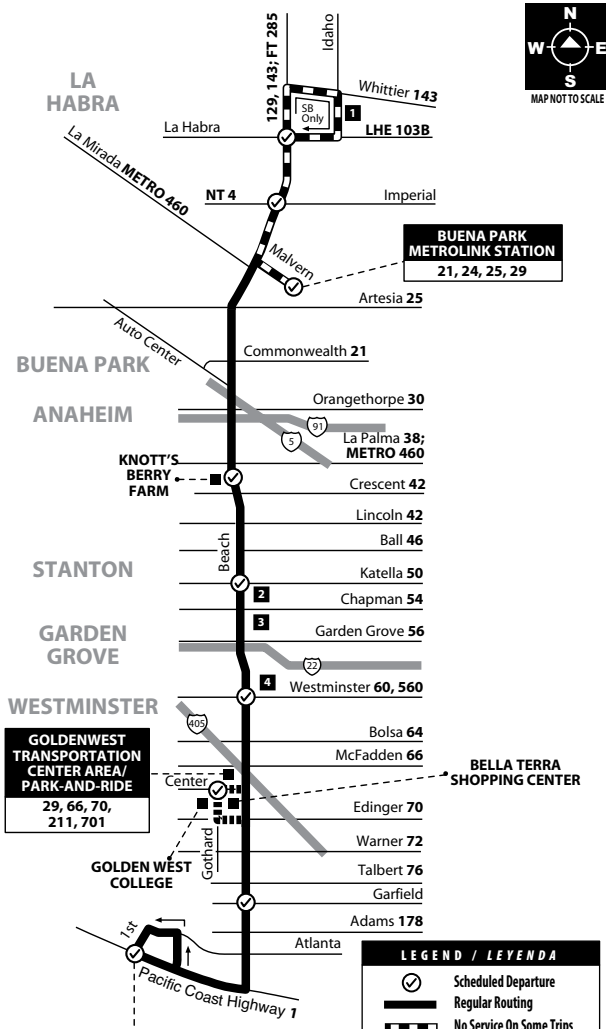

29/A

La Habra to Huntington Beach via Beach Blvd

LEGEND / LEYENDA

- Scheduled Departure
- Regular Routing
- No Service On Some Trips
- Route segments to be bypassed every other trip
- Middle or High School

METRO = Los Angeles Metro
 NT = Norwalk Transit
 FT = Foothill Transit
 LHE = La Habra Express

Numbers on streets indicate transfers.
 Números en la calle indican transbordos.

SERVICE TO / SERVICIO A

<p>La Habra</p> <ul style="list-style-type: none"> - La Habra Market Place - La Habra High School - Whittier Christian High School <p>Buena Park</p> <ul style="list-style-type: none"> - Buena Park (Metrolink Station) - Buena Park Civic Center - Medieval Times - Knott's Berry Farm - Soak City U.S.A. <p>Anaheim</p> <ul style="list-style-type: none"> - West Anaheim Medical Center <p>Stanton</p> <ul style="list-style-type: none"> - Stanton Civic Center 	<p>Garden Grove</p> <ul style="list-style-type: none"> - Rancho Alamitos High School - The Village Center <p>Westminster</p> <ul style="list-style-type: none"> - Alaminos Intermediate School <p>Westminster</p> <ul style="list-style-type: none"> - Warner Middle School - West County Courthouse - Westminster Civic Center <p>Huntington Beach</p> <ul style="list-style-type: none"> - Golden West College - Goldenwest Transportation Center - Bella Terra Shopping Center - Humana Hospital of HB - Five Points Shopping Center - Huntington City Beach - Pacific City Shopping Center
--	---