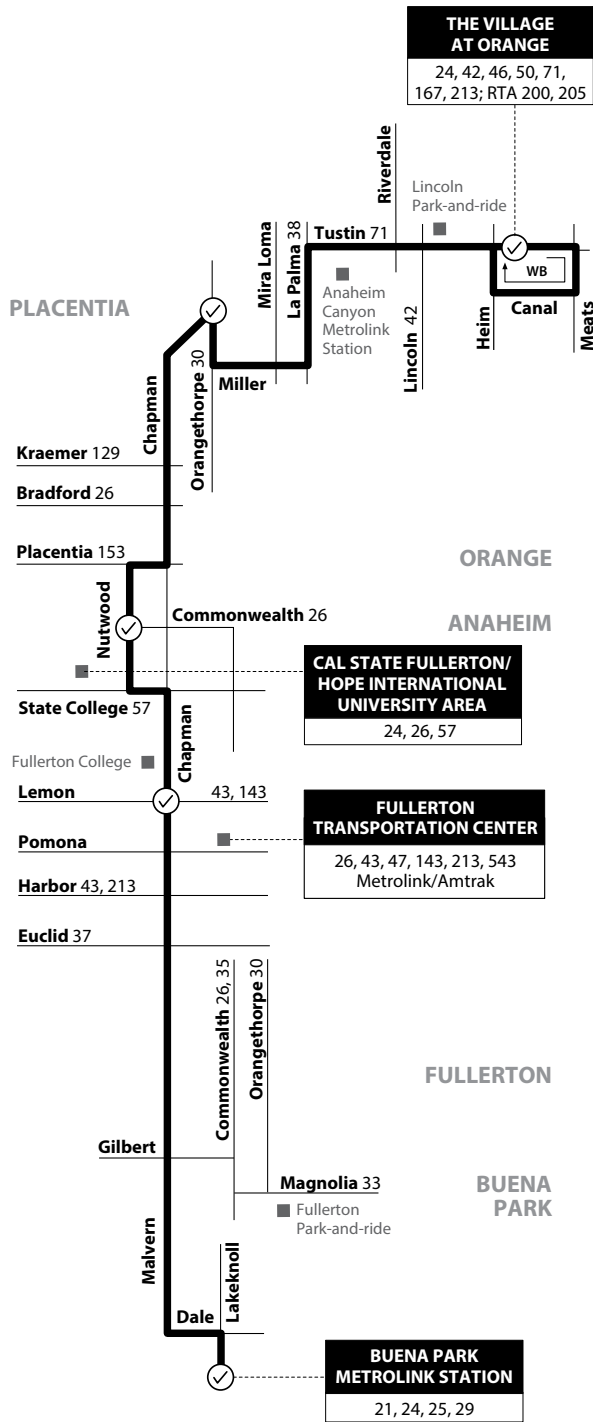

NOTE: No weekend service.
NOTA: No hay servicio los fines de semana.

Buena Park to Orange
 via Malvern Ave / Chapman Ave / Tustin Ave

THE VILLAGE AT ORANGE
 24, 42, 46, 50, 71,
 167, 213; RTA 200, 205

**CAL STATE FULLERTON/
 HOPE INTERNATIONAL
 UNIVERSITY AREA**
 24, 26, 57

**FULLERTON
 TRANSPORTATION CENTER**
 26, 43, 47, 143, 213, 543
 Metrolink/Amtrak

**BUENA PARK
 METROLINK STATION**
 21, 24, 25, 29

**LEGEND
 LEYENDA**

Scheduled Departure
 Regular Routing

METRO = Los Angeles Metro | RTA = Riverside Transit Agency

Route 024/081819 Numbers on streets indicate transfers. *Números en la calle indican transferidos.*

MAP NOT TO SCALE

**Monday - Friday
 EASTBOUND To: Orange**

Buena Park Metrolink Station	Chapman & Lemon	Nutwood & Commonwealth	Orangethorpe & Chapman	Village At Orange
5:00	5:12	5:19	5:27	5:40
5:57	6:09	6:16	6:24	6:37
6:57	7:13	7:23	7:34	7:48
7:57	8:13	8:23	8:34	8:48
8:57	9:13	9:22	9:30	9:43
10:00	10:16	10:25	10:33	10:46
11:00	11:15	11:25	11:35	11:49
12:00	12:15	12:25	12:35	12:49
1:03	1:18	1:28	1:38	1:52
2:05	2:20	2:30	2:40	2:54
3:01	3:17	3:31	3:42	3:58
3:59	4:15	4:29	4:40	4:56
4:59	5:15	5:29	5:40	5:56
6:03	6:17	6:26	6:36	6:49
7:17	7:31	7:40	7:50	8:03
8:09	8:22	8:31	8:40	8:51
9:08	9:21	9:30	9:39	9:50

**Monday - Friday
 WESTBOUND To: Buena Park**

Village At Orange	Chapman & Orangethorpe	Nutwood & Commonwealth	Chapman & Lemon	Buena Park Metrolink Station
5:04	5:19	5:27	5:34	5:47
5:55	6:15	6:26	6:35	6:50
6:55	7:15	7:26	7:35	7:50
7:58	8:16	8:27	8:36	8:50
8:58	9:16	9:27	9:36	9:50
9:56	10:14	10:25	10:34	10:48
10:56	11:14	11:25	11:34	11:48
11:59	12:17	12:28	12:37	12:51
12:59	1:17	1:28	1:39	1:55
2:02	2:20	2:31	2:42	2:58
3:04	3:23	3:35	3:45	4:01
4:08	4:27	4:39	4:49	5:05
5:06	5:25	5:37	5:47	6:03
6:15	6:32	6:41	6:50	7:03
7:11	7:28	7:37	7:46	7:59
8:10	8:27	8:36	8:45	8:58