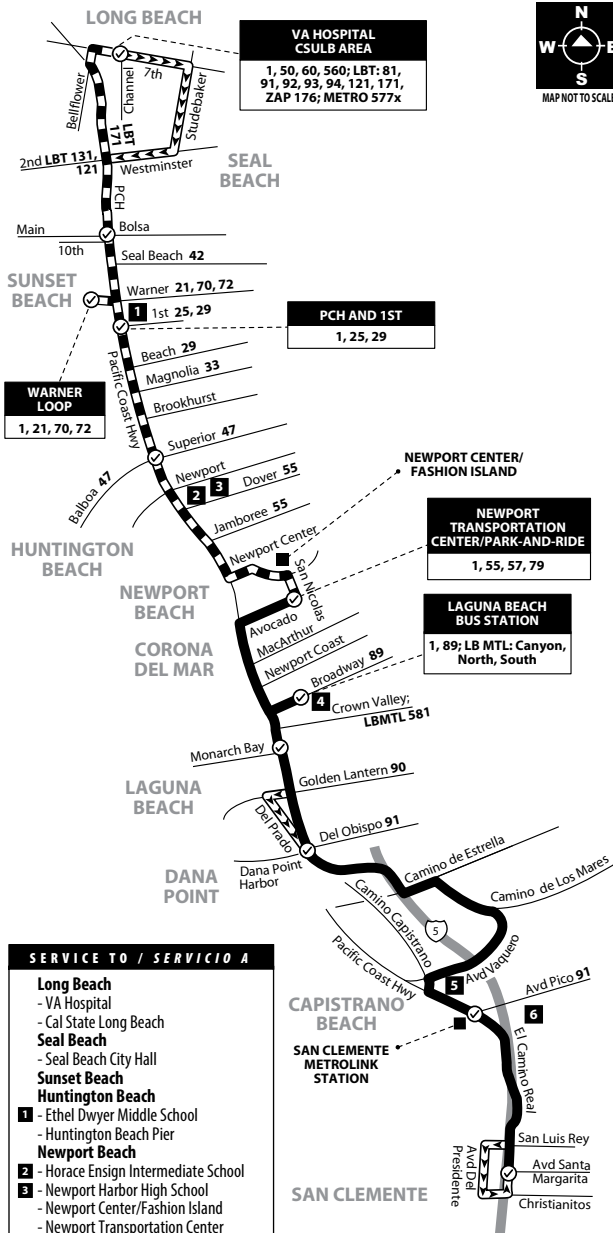

# 1 Long Beach to San Clemente

via Pacific Coast Hwy

- SERVICIO TO / SERVICIO A**
- Long Beach**
    - VA Hospital
    - Cal State Long Beach
  - Seal Beach**
    - Seal Beach City Hall
  - Sunset Beach**
  - Huntington Beach**
    - 1 - Ethel Dwyer Middle School
    - Huntington Beach Pier
  - Newport Beach**
    - 2 - Horace Ensign Intermediate School
    - 3 - Newport Harbor High School
    - Newport Center/Fashion Island
    - Newport Transportation Center
    - Newport Civic Center and Park
    - Hoag Hospital
  - Corona del Mar**
    - Emerald Bay
  - Laguna Beach**
    - 4 - Laguna Beach High School
    - Laguna Beach Bus Station
    - Laguna Beach Civic Center
    - Monarch Bay
    - Mission Hospital
  - Dana Point**
    - Salt Creek Beach
    - Dana Point Harbor
  - Capistrano Beach**
  - San Clemente**
    - 6 - Shorecliffs Middle School
    - San Clemente High School
    - San Clemente (Metrolink Station)

**LEGEND / LEYENDA**

- Scheduled Departure
- Regular Routing
- Southbound Only
- No Service On Some Trips
- Middle or High School

LBT = Long Beach Transit  
 LB MTL = Laguna Beach Municipal Transit Lines  
 METRO = Los Angeles Metro

Numbers on streets indicate transfers.  
 Números en la calle indican transbordos.