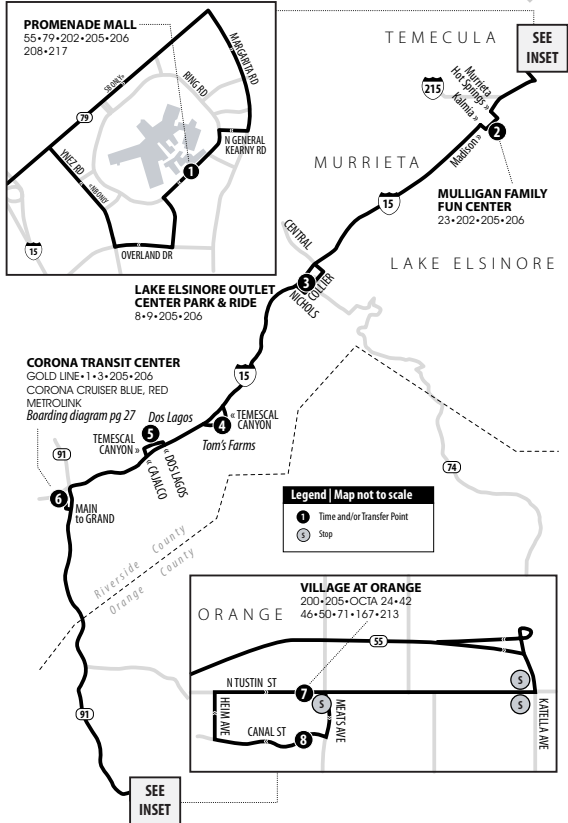

RTA ROUTE 205 & 206

205 206 TEMECULA - MURRIETA - LAKE ELSINORE - CORONA TRANSIT CENTER - ORANGE

No service on weekends or: Memorial Day, Independence Day, Labor Day, Thanksgiving Day,
Christmas Day and New Year's Day.

205 206 Weekdays | Northbound to Corona Transit Center and Village at Orange

	Promenade Mall	Mulligan's Murrieta	Lake Elsinore Outlet Center Park-and-Ride	Tom's Farm	Dos Lagos	Corona Transit Center	Canal & Meats
	1	2	3	4	5	6	8
205	3:56	4:07	4:27	4:38	—	5:00	5:45
206	4:23	4:34	4:54	5:08	—	5:26	—
206	4:38	4:49	5:09	5:25	—	5:45	—
205	—	—	5:35	5:47	6:00	6:23	7:18
206	5:09	5:20	5:40	—	—	6:15	—
205	—	—	6:10	6:23	6:38	7:04	7:59
This trip will wait at the Lake Elsinore Outlet Center bus stop #2376 for the Route 8 CCW and 8 CW due at 5:55 a.m. and 5:57 a.m. before departing to Lake Elsinore Outlet Center Park-and-Ride timepoint.							
206	5:48	6:00	6:20	—	—	7:02	—
205	—	—	—	—	—	3:10	3:48
205	—	—	—	—	—	4:27	5:05
206	3:17	3:32	3:57	4:11	4:20	4:40	—
205	—	—	—	—	—	6:11	6:46
206	6:30	6:45	7:07	7:20	7:28	7:46	—

205 206 Weekdays | Southbound to Temecula

	Canal & Meats	Village at Orange	Corona Transit Center	Dos Lagos	Tom's Farm	Lake Elsinore Outlet Center Park-and-Ride	Mulligan's Murrieta	Promenade Mall
	8	7	6	5	4	3	2	1
206	—	—	6:25	6:38	6:48	7:05	7:23	7:45
The 6:25 a.m. trip will wait for the 6:12 a.m. westbound train, but no later than 6:25 a.m. before departing the Metrolink Station.								
205	5:55	5:59	6:34	—	—	—	—	—
206	—	—	7:12	7:25	7:35	7:50	8:05	8:18
The 7:12 a.m. trip will wait for the 6:50 a.m. eastbound and 6:50 a.m. westbound trains, but no later than 7:20 a.m. before departing the Metrolink Station.								
205	7:30	7:34	8:11	—	—	—	—	—
206	8:15	8:19	8:56	—	—	—	—	—
206	—	—	4:31	—	5:03	5:18	5:38	5:55
The 4:31 p.m. trip will wait for the 4:27 p.m. train, but no later than 4:41 p.m. before departing the Metrolink Station.								
205	4:00	4:04	5:08	5:33	5:43	5:58	—	—
The 5:08 p.m. trip will wait for the 4:41 p.m. and 4:58 p.m. trains, but no later than 5:15 p.m. before departing the Metrolink Station.								
206	—	—	5:09	—	—	5:51	6:11	6:26
The 5:09 p.m. trip will wait for the 4:41 p.m. and 4:58 p.m. trains, but no later than 5:15 p.m. before departing the Metrolink Station.								
206	—	—	5:30	—	6:02	6:17	6:37	6:52
The 5:30 p.m. trip will wait for the 5:25 p.m. train, but no later than 5:40 p.m. before departing the Metrolink Station.								
206	—	—	5:50	—	—	6:37	6:57	7:12
The 5:50 p.m. trip will wait for the 5:45 p.m. train, but no later than 6:05 p.m. before departing the Metrolink Station.								
206	—	—	5:54	6:19	6:29	6:44	—	—
The 5:54 p.m. trip will wait for the 5:45 p.m. train, but no later than 6:05 p.m. before departing the Metrolink Station.								
205	5:17	5:21	6:25	6:50	7:00	7:15	7:30	7:48
The 6:25 p.m. trip will wait for the 6:17 p.m. train, but no later than 6:30 p.m. before departing the Metrolink Station.								
206	—	—	6:40	—	7:05	7:20	7:40	7:55
The 6:40 p.m. trip will wait for the 6:17 p.m. and 6:35 p.m. trains, but no later than 6:50 p.m. before departing the Metrolink Station.								
205	6:58	7:02	8:00	—	8:18	8:33	8:48	9:04
The 8:00 p.m. trip will hold for the 7:36 p.m. and 7:55 p.m. trains to arrive. If your train is delayed, please call RTA Customer Information Center at 951-565-5002 to ensure the bus waits.