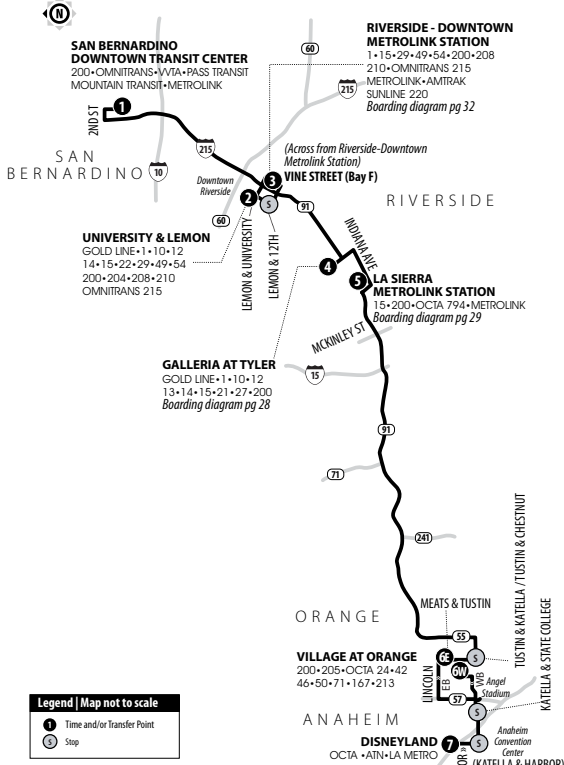

RTA ROUTE 200

200

SAN BERNARDINO - RIVERSIDE - ANAHEIM

200

Weekdays | Eastbound to San Bernardino

Disneyland	Village at Orange	La Sierra Metrolink Station	Galleria at Tyler	Lemon & University (Downtown Riverside)	Riverside Downtown Metrolink Station (Vine St Bay F)	San Bernardino Downtown Transit Center
7	6E	5	4	2	3	1
5:52	6:15	6:52	7:01	7:25	7:29	7:51
7:03	7:28	8:05	8:14	8:38	8:42	9:04
8:09	8:34	9:08	9:17	9:36	9:40	10:00
9:13	9:39	10:13	10:22	10:41	10:45	11:05
10:07	10:33	11:07	11:16	11:35	11:39	11:59
10:59	11:25	12:00	12:09	12:28	12:32	12:54
11:59	12:25	1:00	1:09	1:29	1:33	1:55
12:55	1:21	1:57	2:06	2:26	2:30	2:52
1:55	2:21	3:04	3:13	3:36	3:40	4:04
2:46	3:12	3:58	4:07	4:30	4:34	4:58
3:37	4:08	5:02	5:11	5:37	5:41	6:06
4:15	4:46	5:43	5:52	6:16	6:20	6:43
4:45	5:17	6:11	6:19	6:43	6:47	7:09
5:52	6:22	7:07	7:15	7:34	7:38	8:00
7:01	7:27	8:07	8:15	8:33	8:37	8:59
8:01	8:24	8:59	9:07	9:24	9:28	9:50
8:59	9:22	9:56	10:04	10:21	10:25	10:45
10:15	10:38	11:12	11:20	11:36	11:40	11:59

200

Weekends | Westbound to Anaheim

San Bernardino Downtown Transit Center	Lemon & University (Downtown Riverside)	Riverside Downtown Metrolink Station (Vine St Bay F)	Galleria at Tyler	La Sierra Metrolink Station	Meats & Tustin	Disneyland
1	2	3	4	5	6W	7
6:00	6:22	6:26	6:44	6:50	7:24	7:46
7:36	7:58	8:02	8:20	8:26	9:02	9:26
9:11	9:33	9:37	9:55	10:01	10:37	11:01
10:42	11:04	11:08	11:26	11:32	12:10	12:34
12:22	12:44	12:48	1:06	1:12	1:50	2:14
2:08	2:30	2:34	2:52	2:58	3:36	4:00
3:30	3:52	3:56	4:14	4:20	4:56	5:20
5:30	5:52	5:56	6:14	6:20	6:56	7:20
7:30	7:50	7:54	8:12	8:18	8:50	9:12

200

Weekends | Eastbound to San Bernardino

A.M. times are in PLAIN. P.M. times are in **BOLD** | Times are approximate.

Disneyland	Village at Orange	La Sierra Metrolink Station	Galleria at Tyler	Lemon & University (Downtown Riverside)	Riverside Downtown Metrolink Station (Vine St Bay F)	San Bernardino Downtown Transit Center
7	6E	5	4	2	3	1
8:25	8:51	9:26	9:35	9:53	9:57	10:17
10:05	10:31	11:06	11:15	11:33	11:37	11:57
11:40	12:06	12:41	12:50	1:08	1:12	1:32
1:13	1:39	2:14	2:23	2:41	2:45	3:05
2:53	3:19	3:54	4:03	4:21	4:25	4:45
4:53	5:19	5:54	6:03	6:21	6:25	6:45
5:59	6:25	7:00	7:09	7:27	7:31	7:51
8:15	8:41	9:16	9:25	9:43	9:47	10:07
10:15	10:39	11:09	11:18	11:33	11:37	11:55

200

Weekdays | Westbound to Anaheim

A.M. times are in PLAIN. P.M. times are in **BOLD** | Times are approximate.