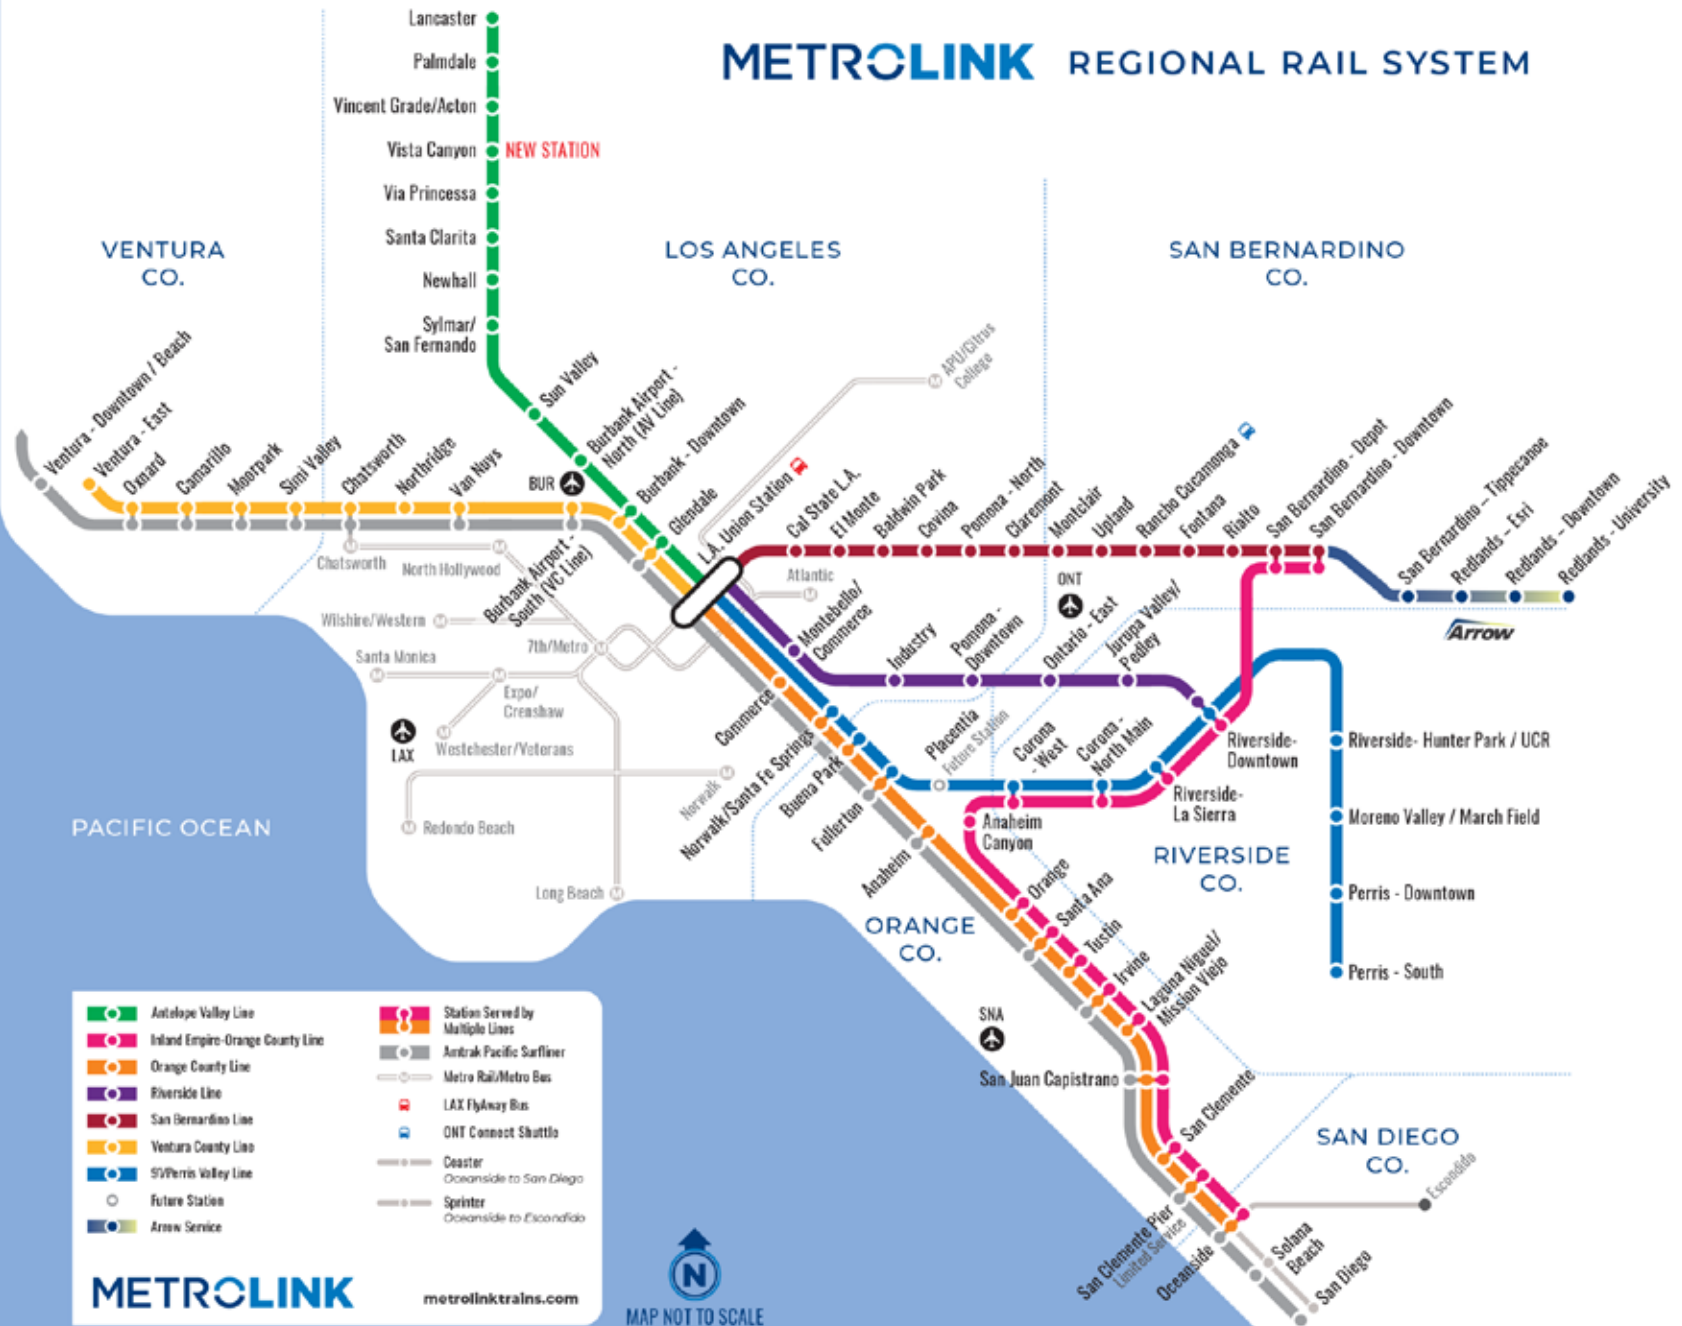

METROLINK REGIONAL RAIL SYSTEM

	Antelope Valley Line		Station Served by Multiple Lines
	Inland Empire-Orange County Line		Amtrak Pacific Surfliner
	Orange County Line		Metro Rail/Metro Bus
	Riverside Line		LAX FlyAway Bus
	San Bernardino Line		ONT Connect Shuttle
	Ventura County Line		Coaster
	SVPerris Valley Line		Sprinter
	Future Station		
	Arrow Service		

METROLINK
metrolinktrains.com

Effective May 11, 2025