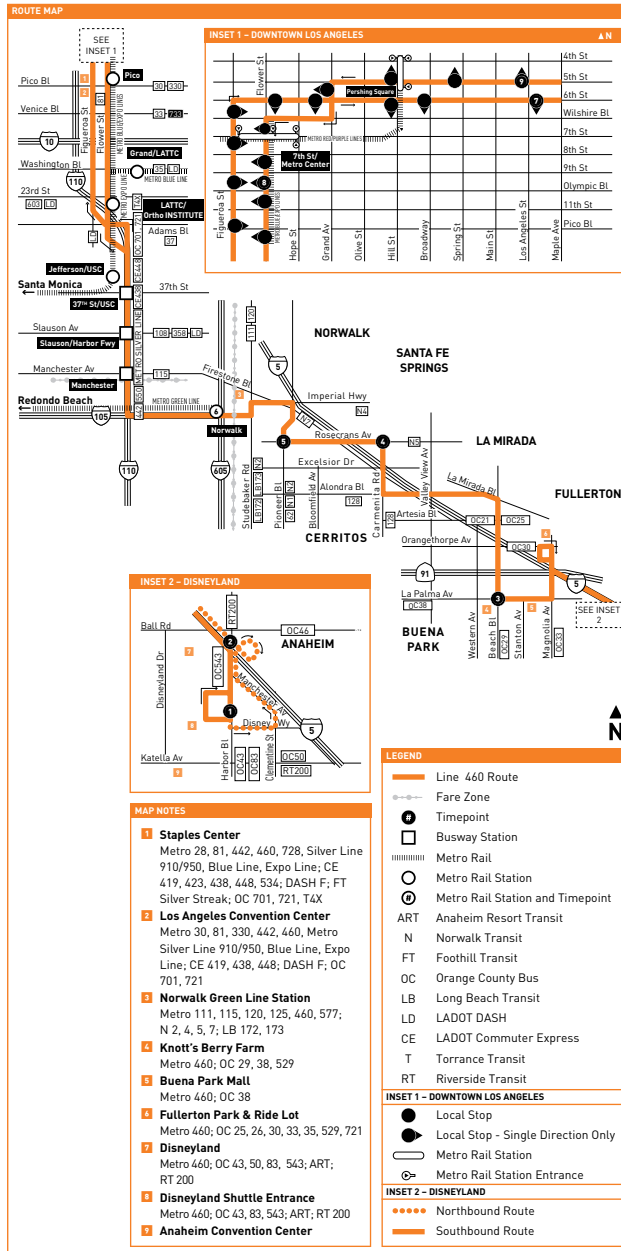

Routing and times are subject to change. For current schedules and additional information, please visit www.metro.net

METRO BUS 460

Monday through Friday

460

Northbound - Westbound Al Norte - Al Oeste (Approximate Times / Tiempos Aproximados)