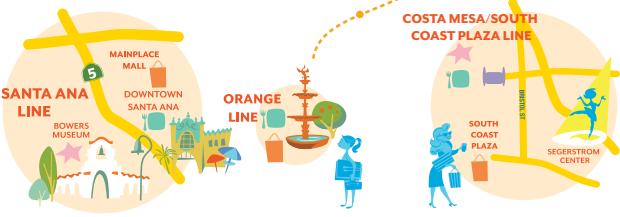

ANAHEIM RESORT TRANSPORTATION MAP

the **ART** of connecting the dots

Take any of Anaheim Resort Transportation's lines in-and-around the Anaheim Resort® District to reach all your favorite destinations in Anaheim, Costa Mesa, Orange, Santa Ana, Garden Grove, and Buena Park!

www.rideart.org

Routing and times are subject to change. For current schedules and additional information, please visit www.rideart.org