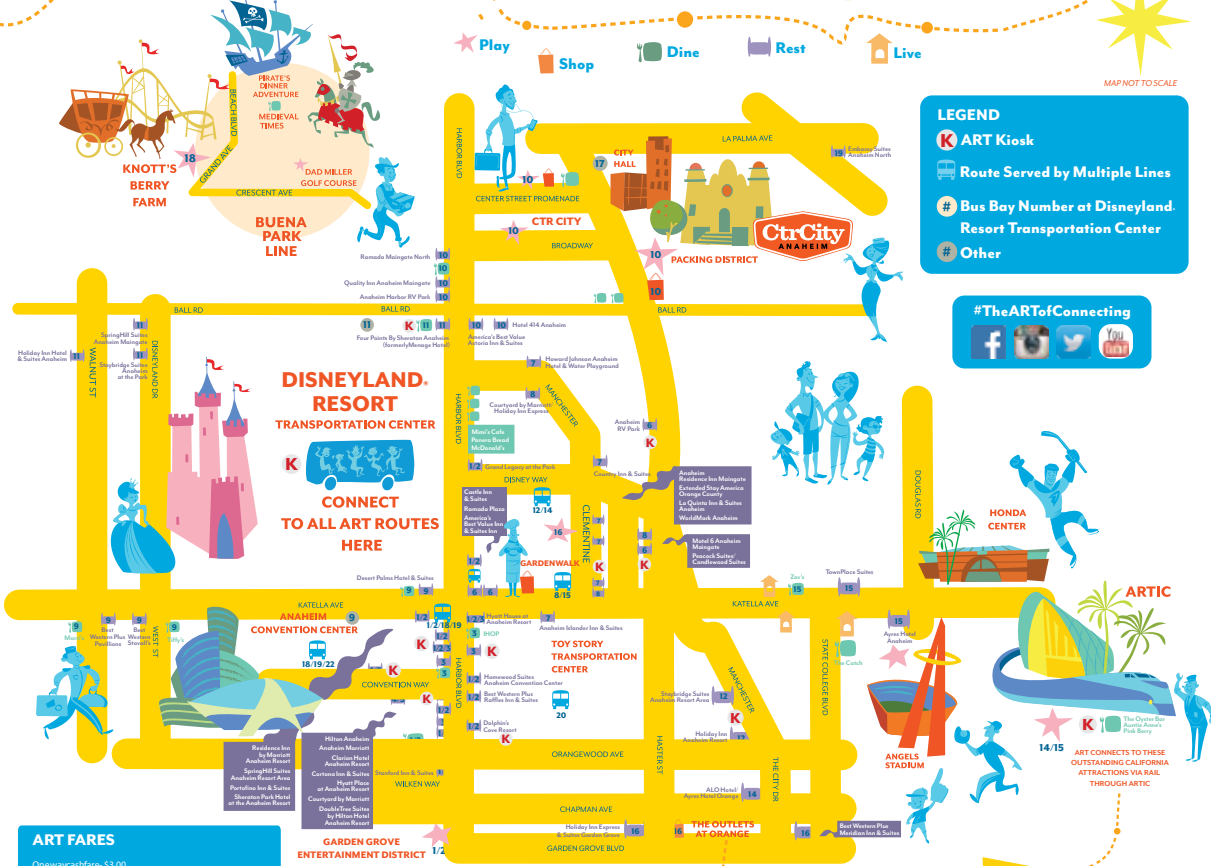

ANAHEIM RESORT TRANSPORTATION MAP

the **ART** of connecting the dots

Take any of Anaheim Resort Transportation's lines in-and-around the Anaheim Resort® District to reach all your favorite destinations in Anaheim, Costa Mesa, Orange, Santa Ana, Garden Grove, and Buena Park!

www.rideart.org

Routing and times are subject to change. For current schedules and additional information, please visit www.rideart.org