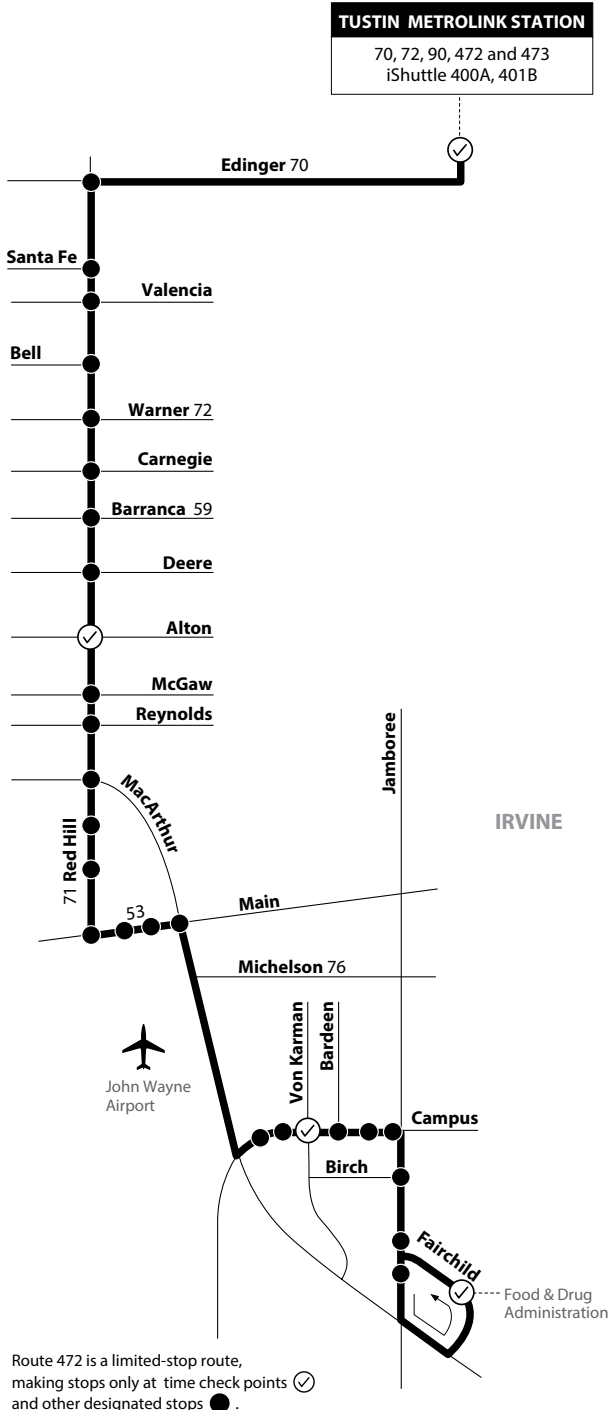

Tustin Metrolink Station to Irvine Business Complex

via Edinger Ave / Red Hill Ave / Campus Dr / Jamboree Rd

472

Monday - Friday SOUTHBOUND To: Newport Beach

 Tustin Metrolink Station	Red Hill & Alton (F)	Campus & Von Karman (F)	Food and Drug Administration (F)	
6:23	6:33	6:46	6:53	AM
6:44	6:54	7:07	7:14	
7:23	7:33	7:47	7:55	
8:23	8:33	8:48	8:56	
8:44	8:54	9:09	9:17	

F = Times are approximate./Los horarios son aproximados.

Monday - Friday NORTHBOUND To: Tustin Metrolink Station

Food and Drug Administration	Campus & Von Karman	Red Hill & Alton	 Tustin Metrolink Station	
2:55	3:01	3:15	3:29	PM
3:30	3:36	3:50	4:04	
3:56	4:02	4:16	4:30	
4:34	4:40	4:54	5:08	
4:56	5:02	5:16	5:30	

SERVICE TO / SERVICIO A	
Tustin	Irvine
- A.G. Currie Middle School	- John Wayne Airport
- Tustin Station (Metrolink)	- Food and Drug Administration

NOTE: Limited Stop Service. No service on weekends, Memorial Day, Independence Day, Labor Day, Thanksgiving Day, Christmas Day or New Years Day. Routing and times subject to change.

LEGEND
LEYENDA

 Scheduled Departure

 Regular Routing

 MAP NOT TO SCALE

Route 472/121322 Numbers on streets indicate transfers. / Números en la calle indican transbordos.