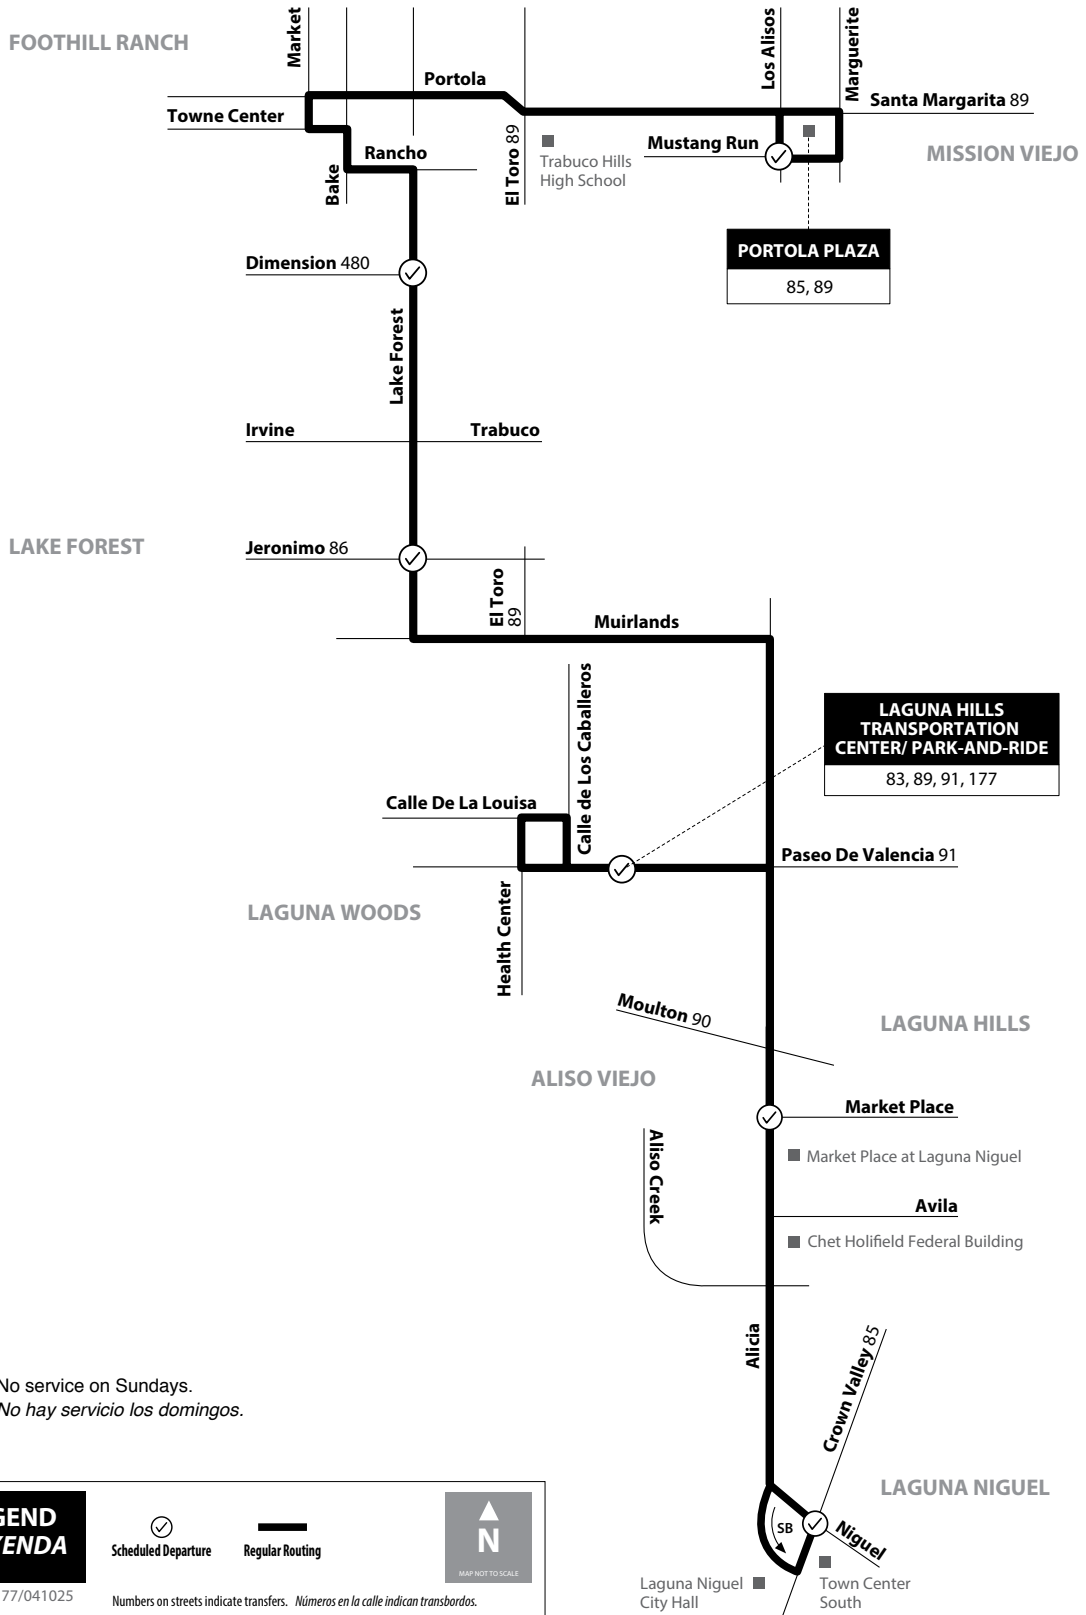

177

Laguna Niguel to Mission Viejo

via Alicia Pkwy / Muirlands Blvd / Lake Forest Dr / Portola Pkwy / Santa Margarita Pkwy

NOTE: No service on Sundays.
NOTA: No hay servicio los domingos.

Monday - Friday

NORTHBOUND To: Mission Viejo

Niguel & Crown Valley	Alicia & Mkt Place Dr North	Laguna Hills Transportation Center	Lake Forest & Jeronimo	Lake Forest & Dimension	Los Alisos & Mustang Run
5:09	5:14	5:30	5:44	5:52	6:11
6:06	6:12	6:30	6:47	6:56	7:18
7:06	7:12	7:30	7:47	7:56	8:18
8:06	8:12	8:30	8:47	8:56	9:17
9:06	9:13	9:30	9:46	9:54	10:13
10:06	10:13	10:30	10:46	10:54	11:13
11:06	11:13	11:30	11:46	11:54	12:13
12:07	12:14	12:30	12:46	12:54	1:13
1:07	1:14	1:30	1:46	1:54	2:14
2:05	2:12	2:30	2:47	2:57	3:19
3:05	3:12	3:30	3:46	3:56	4:17
4:05	4:12	4:30	4:46	4:56	5:17
5:05	5:12	5:30	5:46	5:56	6:17
6:05	6:12	6:30	6:46	6:56	7:17

Monday - Friday

SOUTHBOUND To: Laguna Niguel

Los Alisos & Mustang Run	Lake Forest & Dimension	Lake Forest & Jeronimo	Laguna Hills Transportation Center	Alicia & Mkt Place Dr North	Niguel & Crown Valley
4:52	5:07	5:14	5:30	5:42	5:57
5:52	6:07	6:14	6:30	6:42	6:57
6:40	6:58	7:10	7:30	7:45	8:01
7:40	7:58	8:10	8:30	8:45	9:01
8:40	8:58	9:10	9:30	9:45	10:01
9:43	10:02	10:12	10:30	10:44	10:59
10:43	11:02	11:12	11:30	11:44	11:59
11:43	12:02	12:12	12:30	12:44	12:59
12:43	1:02	1:12	1:30	1:44	1:59
1:44	2:03	2:12	2:30	2:45	3:01
2:44	3:03	3:12	3:30	3:45	4:01
3:44	4:03	4:12	4:30	4:45	5:01
4:44	5:03	5:12	5:30	5:45	6:01
5:46	6:05	6:13	6:30	6:43	6:59
6:46	7:05	7:13	7:30	7:43	7:59

Saturday

NORTHBOUND To: Mission Viejo

Laguna Hills Transportation Center	Lake Forest & Jeronimo	Lake Forest & Dimension	Los Alisos & Mustang Run
8:00	8:20	8:37	9:07
9:00	9:18	9:36	10:05
10:00	10:18	10:36	11:05
11:00	11:18	11:36	12:05
12:00	12:18	12:36	1:05
1:00	1:18	1:40	2:10
2:00	2:18	2:40	3:10
3:00	3:19	3:41	4:14
4:00	4:19	4:41	5:14
5:00	5:19	5:41	6:14
6:00	6:19	6:36	7:04