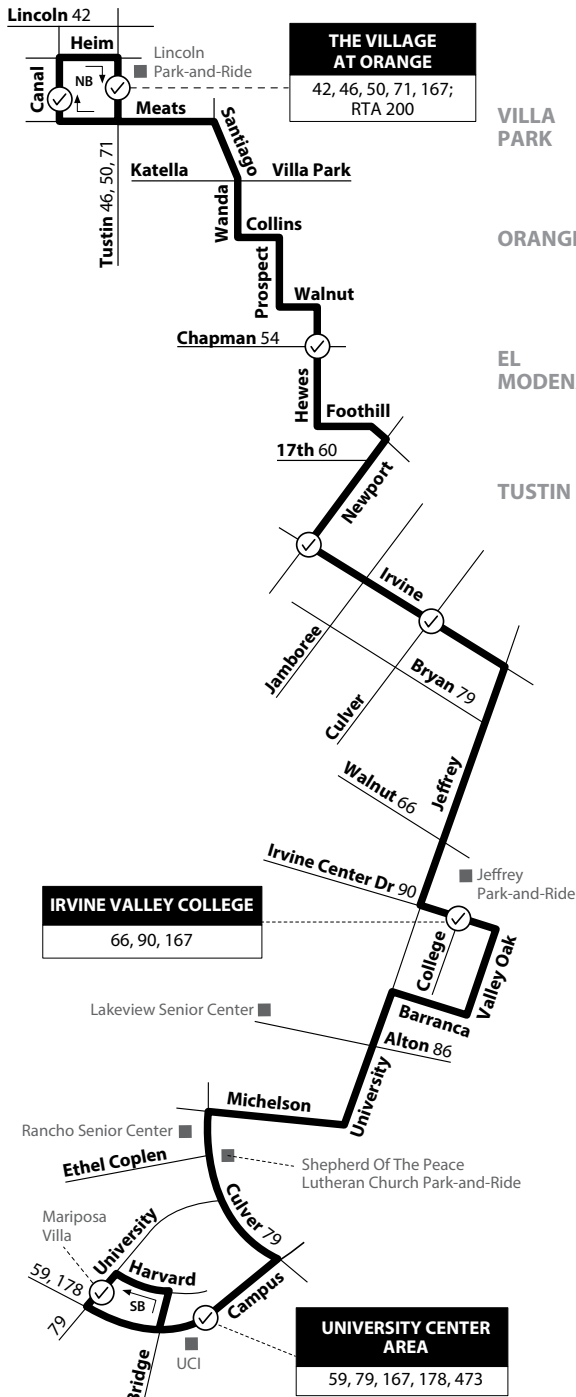

NOTE: No weekend service.
 NOTA: No hay servicio los fines de semana.

Orange to Irvine

via Hewes St / Irvine Blvd / Jeffrey Rd

167

LEGEND
LEYENDA

Scheduled Departure
 Regular Routing

RTA = Riverside Transit Agency

Numbers on streets indicate transfers. *Números en la calle indican transbordos.*

MAP NOT TO SCALE

Monday - Friday NORTHBOUND To: Orange

Mariposa Villa	University Center	Irvine Valley College	Irvine & Culver	Newport & Old Irvine	Hewes & Chapman	Canal & Meats
5:16	5:18	5:36	5:50	5:59	6:09	6:26
6:11	6:13	6:31	6:45	6:54	7:04	7:21
6:55	6:58	7:22	7:40	7:52	8:05	8:25
7:50	7:54	8:19	8:35	8:46	8:58	9:18
8:45	8:49	9:14	9:30	9:41	9:53	10:13
9:39	9:43	10:09	10:25	10:35	10:45	11:05
10:36	10:40	11:04	11:20	11:31	11:42	12:04
11:31	11:35	11:59	12:15	12:26	12:37	12:59
12:14	12:18	12:45	1:06	1:20	1:32	1:54
1:09	1:14	1:43	2:05	2:19	2:26	2:48
2:20	2:25	2:51	3:11	3:24	3:35	3:56
3:15	3:20	3:46	4:06	4:19	4:30	4:51
4:03	4:08	4:37	5:01	5:15	5:27	5:47
5:02	5:06	5:35	5:56	6:07	6:18	6:38
5:58	6:02	6:31	6:52	7:03	7:14	7:34
7:04	7:08	7:34	7:51	8:00	8:10	8:27
8:04	8:08	8:34	8:51	9:00	9:10	9:27
9:04	9:08	9:34	9:51	10:00	10:10	10:27
10:04	10:08	10:34	10:51	11:00	11:10	11:27