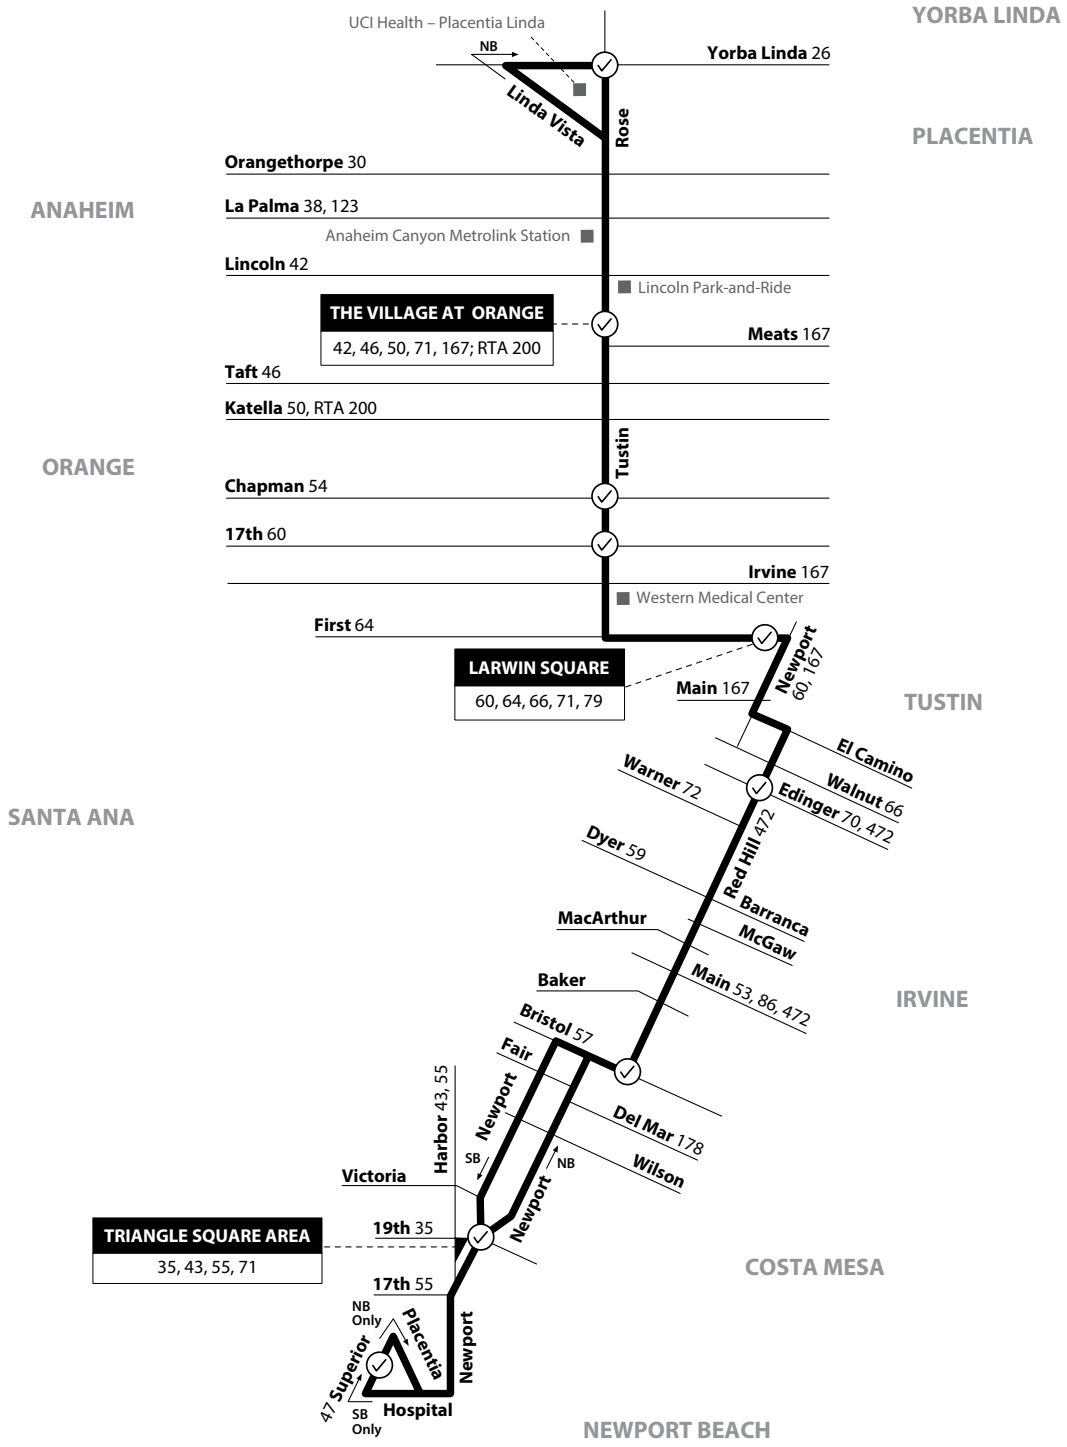

Yorba Linda to Newport Beach

via Tustin Ave / Red Hill Ave / Newport Blvd

71

LEGEND
LEYENDA

Route 071/051024

Scheduled Departure
 Regular Routing

RTA = Riverside Transit Agency

Numbers on streets indicate transfers. *Números en la calle indican transbordos.*

N
MAP NOT TO SCALE

Monday-Friday

NORTHBOUND To: Yorba Linda

Superior & Placentia	Newport & 19th	Red Hill & Bristol	Red Hill & Edinger	1st & Newport	Tustin & 17th	Tustin & Chapman	Village At Orange	Rose & Yorba Linda
5:25	5:32	5:42	5:59	6:11	6:20	6:30	6:44	7:04
6:06	6:15	6:26	6:43	6:56	7:05	7:15	7:29	7:49
6:49	6:58	7:09	7:26	7:41	7:51	8:03	8:19	8:41
7:34	7:43	7:54	8:11	8:26	8:36	8:48	9:04	9:26
8:19	8:28	8:39	8:56	9:11	9:21	9:32	9:46	10:04
9:04	9:13	9:24	9:41	9:56	10:06	10:17	10:31	10:49
9:49	9:58	10:09	10:26	10:41	10:51	11:02	11:16	11:34
10:34	10:43	10:54	11:11	11:26	11:36	11:47	12:01	12:19
11:17	11:27	11:38	11:57	12:11	12:22	12:32	12:47	1:05
12:03	12:13	12:24	12:41	12:55	1:08	1:21	1:35	1:55
12:43	12:55	1:06	1:27	1:41	1:54	2:07	2:21	2:41
1:23	1:35	1:46	2:07	2:21	2:34	2:47	3:01	3:21
2:08	2:20	2:31	2:52	3:06	3:19	3:32	3:46	4:06
2:50	3:02	3:13	3:36	3:51	4:06	4:18	4:35	4:55
3:35	3:47	3:58	4:21	4:36	4:51	5:03	5:20	5:40
4:20	4:31	4:42	5:05	5:21	5:33	5:46	6:03	6:23
5:05	5:16	5:27	5:50	6:06	6:18	6:31	6:48	7:08
6:00	6:09	6:20	6:38	6:51	7:03	7:15	7:29	7:49
6:45	6:54	7:05	7:23	7:36	7:48	8:00	8:14	8:34
7:30	7:39	7:50	8:08	8:21	8:33	8:45	8:59	9:19
8:21	8:29	8:39	8:54	9:06	9:14	9:24	9:35	9:50
9:06	9:14	9:24	9:39	9:51	9:59	10:09	10:20	10:35

Orange

- Lincoln Park-and-Ride

- The Village at Orange

- Orange High School

Santa Ana

- Regional Center of Orange County

- Nova Academy

- Orange County Global Medical Center

- Vanguard University

- College Hospital

Costa Mesa

Newport Beach

- Hoag Hospital

Yorba Linda to Newport Beach
via Tustin Ave / Red Hill Ave / Newport Blvd

71

Saturday, Sunday & Holiday
NORTHBOUND To: Yorba Linda