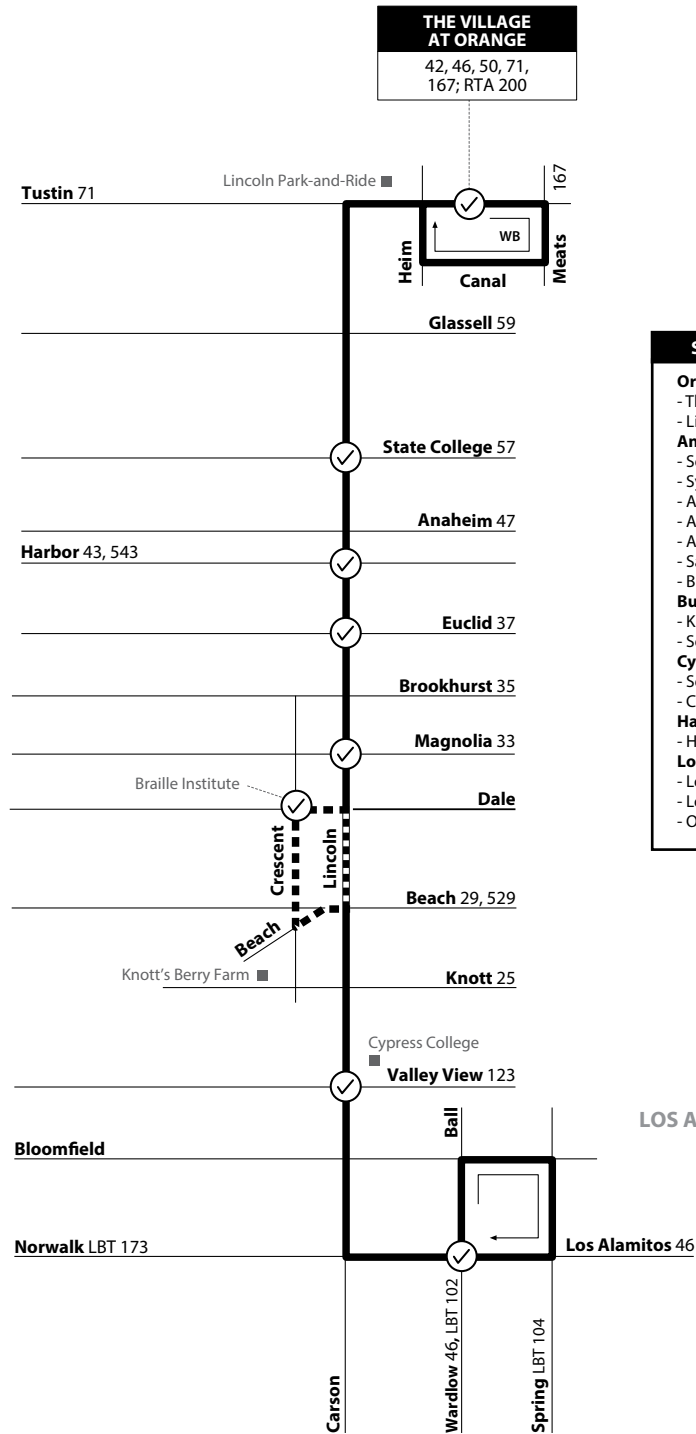

42/A

Long Beach to Orange via Los Alamitos Blvd / Lincoln Ave

LEGEND
LEYENDA

Scheduled Departure Regular Routing 42A Routing Weekdays Only

RTA = Riverside Transit Agency | LBT = Long Beach Transit

Route 042/033125 Numbers on streets indicate transfers. *Números en la calle indican transbordos.*

MAP NOT TO SCALE

Monday-Friday
EASTBOUND To: Orange

	Nowalk & Wardlow	Lincoln & Valley View	Braille Institute	Lincoln & Magnolia	Lincoln & Euclid	Lincoln & Harbor	Lincoln & State College	Village at Orange Zone 5
	4:46	5:00	5:12	5:20	5:25	5:32	5:45
	5:16	5:30	5:42	5:50	5:55	6:02	6:15
	5:40	5:55	6:10	6:20	6:26	6:35	6:50
	5:55	6:10	6:25	6:35	6:41	6:50	7:05
	6:10	6:25	6:40	6:50	6:56	7:05	7:20
	6:25	6:40	6:55	7:05	7:11	7:20	7:35
A	6:40	6:55	7:10	7:20	7:26	7:35	7:50
A	6:55	7:10	7:25	7:35	7:41	7:50	8:05
	7:10	7:25	7:40	7:50	7:56	8:05	8:20
A	7:25	7:40	7:55	8:05	8:11	8:20	8:35
	7:40	7:55	8:10	8:20	8:26	8:35	8:50
A	7:51	8:06	8:20	8:25	8:35	8:41	8:50	9:05
	8:10	8:25	8:40	8:50	8:56	9:05	9:20
A	8:25	8:40	8:55	9:05	9:12	9:22	9:36
	8:40	8:55	9:10	9:20	9:27	9:37	9:51
A	8:49	9:04	9:19	9:25	9:35	9:42	9:52	10:06
	9:10	9:25	9:40	9:50	9:57	10:07	10:21
A	9:30	9:45	10:00	10:10	10:17	10:27	10:41
	9:42	9:59	10:14	10:20	10:30	10:37	10:47	11:03
A	10:06	10:23	10:40	10:50	10:57	11:07	11:23
	10:26	10:43	11:00	11:10	11:17	11:27	11:43
	10:42	10:59	11:14	11:20	11:30	11:37	11:47	12:03
	11:06	11:23	11:40	11:50	11:57	12:07	12:23
	11:25	11:42	12:00	12:10	12:18	12:31	12:47
	11:42	11:59	12:14	12:20	12:30	12:38	12:51	1:07
	12:05	12:22	12:40	12:50	12:58	1:11	1:27
	12:25	12:42	1:00	1:10	1:18	1:31	1:47
	12:42	12:59	1:15	1:20	1:30	1:38	1:51	2:07
	1:04	1:23	1:39	1:50	1:57	2:08	2:23