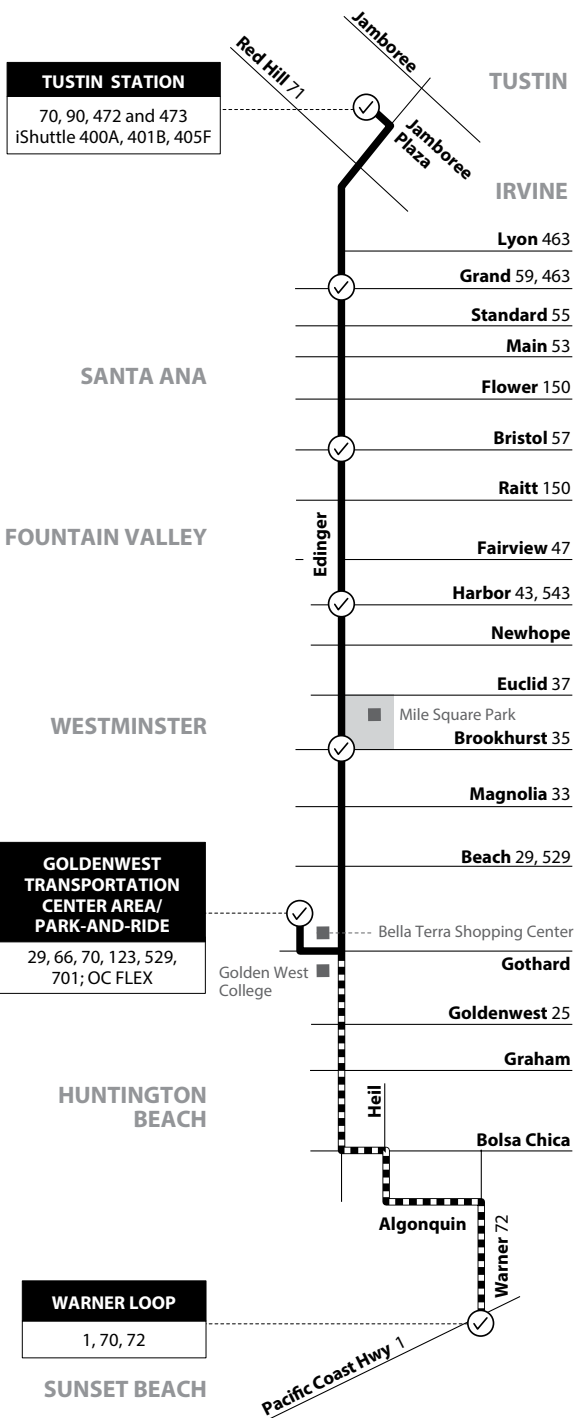

LEGEND
LEYENDA

Scheduled Departure   Regular Routing   No Service On Some Trips

iShuttle = Irvine Business Complex

Route 070/111519   Numbers on streets indicate transfers. *Números en la calle indican transbordos.*

MAP NOT TO SCALE

Monday-Friday
EASTBOUND To: Tustin

Warner & Pacific Coast Hwy	Goldenwest Transportation Center	Edinger & Brookhurst	Edinger & Harbor	Edinger & Bristol	Edinger & Grand	Tustin Metrolink Station
	5:24	5:36	5:42	5:49	5:58	6:08
5:37	5:54	6:08	6:14	6:22	6:30	6:40
5:52	6:09	6:23	6:29	6:37	6:45	6:55
	6:24	6:38	6:44	6:51	7:00	7:10
6:24	6:40	6:54	6:59	7:05	7:14	7:24
6:39	6:55	7:09	7:14	7:20	7:29	7:39
	7:24	7:38	7:44	7:51	8:00	8:10
7:37	7:54	8:08	8:14	8:21	8:30	8:40
	8:24	8:38	8:44	8:51	9:00	9:10
8:34	8:48	9:04	9:11	9:19	9:29	9:39
	9:19	9:35	9:42	9:50	10:00	10:10
9:29	9:49	10:05	10:12	10:20	10:30	10:40
	10:23	10:39	10:45	10:52	11:01	11:10
10:32	10:53	11:09	11:15	11:22	11:31	11:40
	11:20	11:36	11:43	11:51	12:01	12:11
11:30	11:50	12:07	12:14	12:22	12:32	12:42
	12:23	12:35	12:42	12:51	1:02	1:13
12:31	12:53	1:04	1:11	1:20	1:31	1:42
	1:20	1:38	1:45	1:53	2:03	2:13
1:33	1:53	2:07	2:14	2:22	2:32	2:42
	2:19	2:36	2:44	2:52	3:01	3:12
2:30	2:50	3:10	3:18	3:26	3:35	3:46
	3:20	3:40	3:47	3:55	4:05	4:15
3:30	3:50	4:10	4:17	4:25	4:35	4:45
	4:20	4:40	4:47	4:55	5:05	5:15
4:34	4:52	5:12	5:18	5:25	5:34	5:44
	5:22	5:42	5:48	5:55	6:04	6:13
5:34	5:52	6:12	6:18	6:25	6:34	6:43
	6:19	6:39	6:46	6:54	7:03	7:12
6:28	6:49	7:08	7:15	7:23	7:32	7:41
	7:22	7:38	7:44	7:51	8:00	8:09
7:34	7:52	8:08	8:14	8:21	8:30	8:39
	8:22	8:37	8:43	8:50	8:59	9:08
8:34	8:52	9:07	9:13	9:20	9:29	9:38
	9:32	9:46	9:52	9:59	10:08	10:17