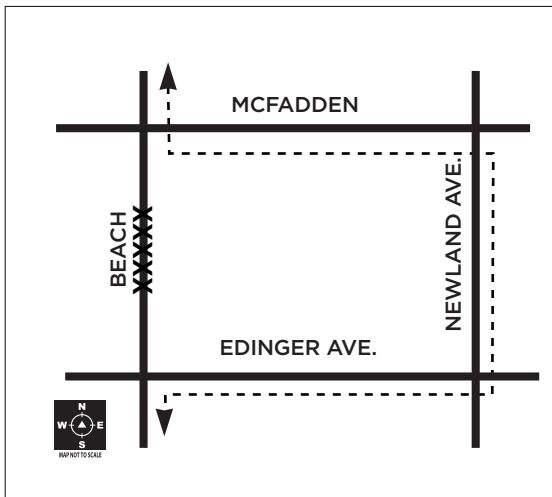

Effective Tuesday July 14, 2020 at 8:30 p.m. until Wednesday July 15, 2020 at 6:00 a.m., buses on Routes 29/A and 66 will be on detour in the city of Huntington Beach due to construction.

Please see the maps below for more information.

Por favor vea los mapas abajo para más información.

29

29A

66